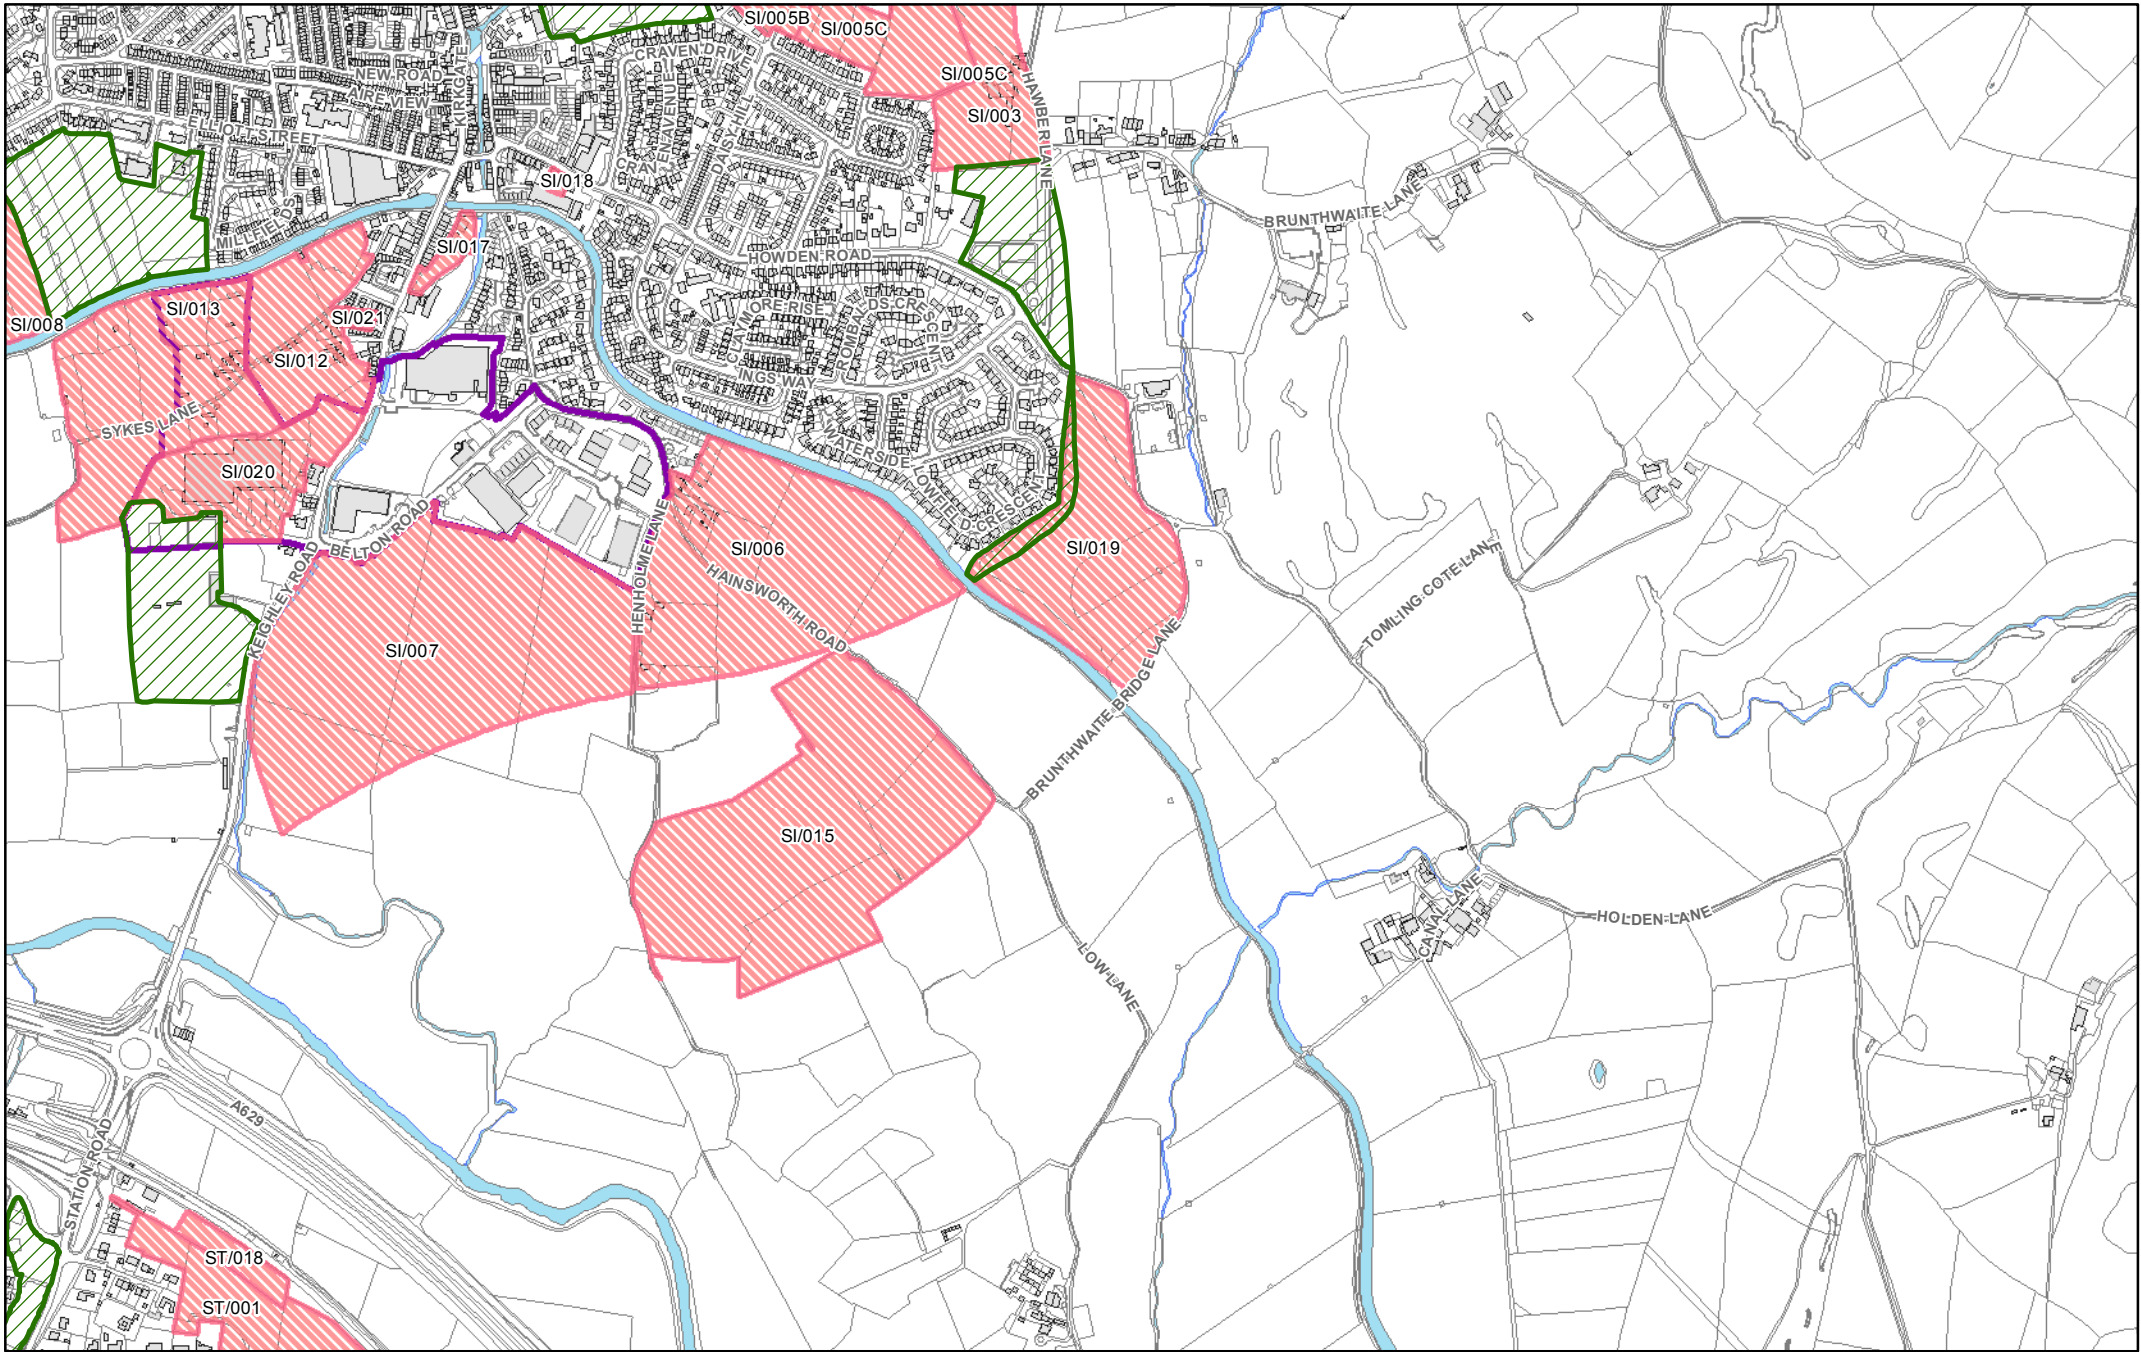

© Crown copyright and database rights 2016 Ordnance Survey 0100019304

Sheet 20

- GreenSpaces
- Possible Development Sites