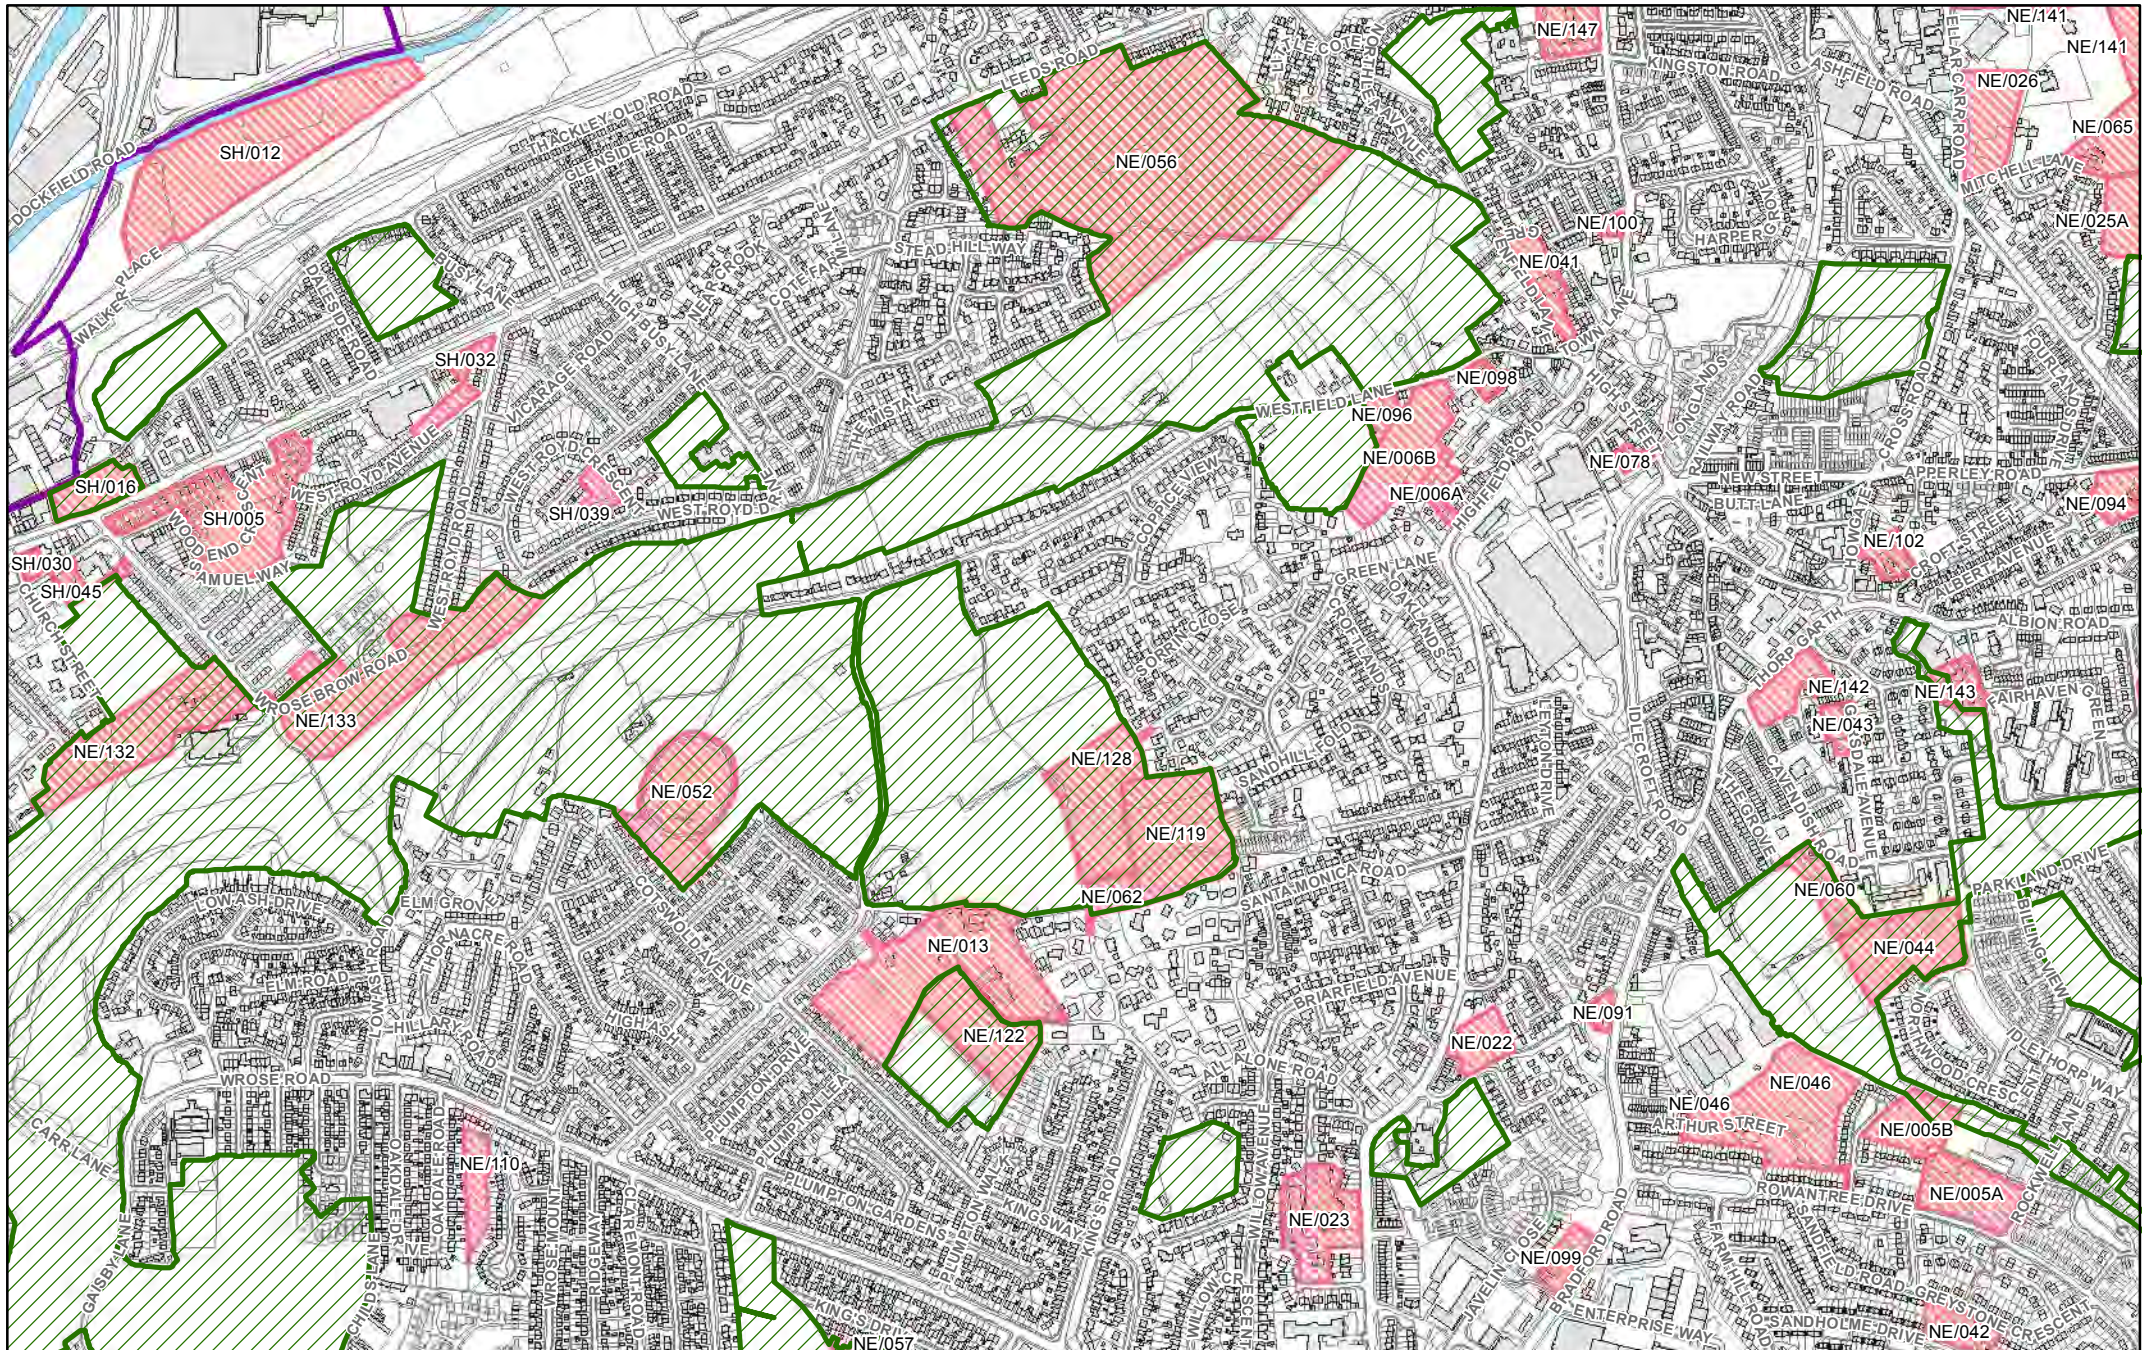

© Crown copyright and database rights 2016 Ordnance Survey 0100019304

Sheet 78

- GreenSpaces
- Possible Development Sites