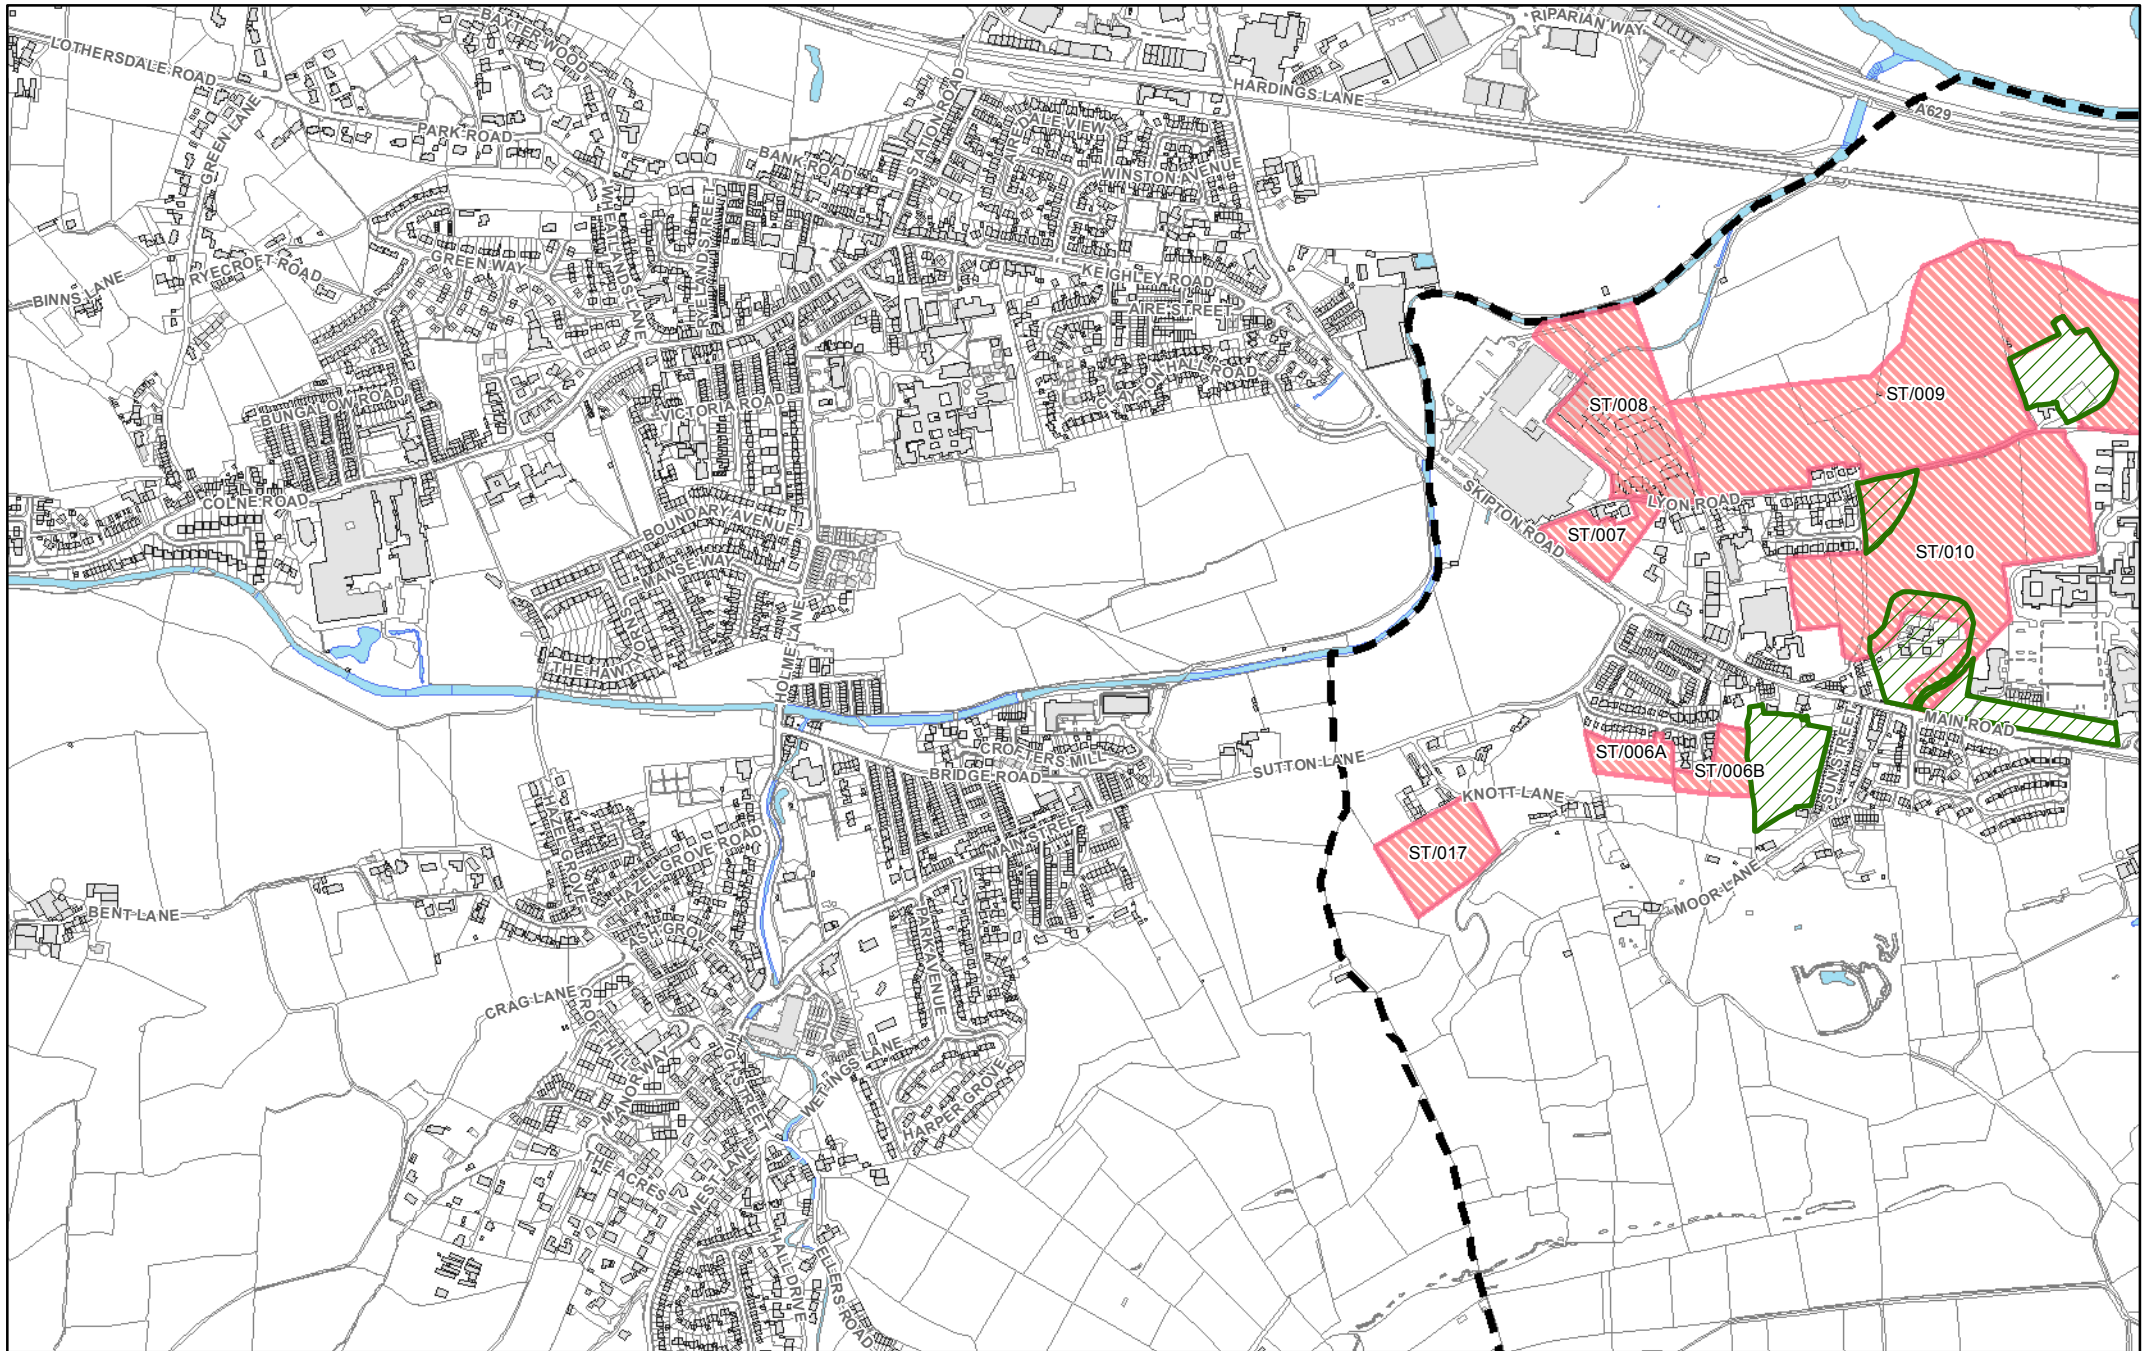

© Crown copyright and database rights 2016 Ordnance Survey 0100019304

Sheet 23

GreenSpaces
Possible Development Sites