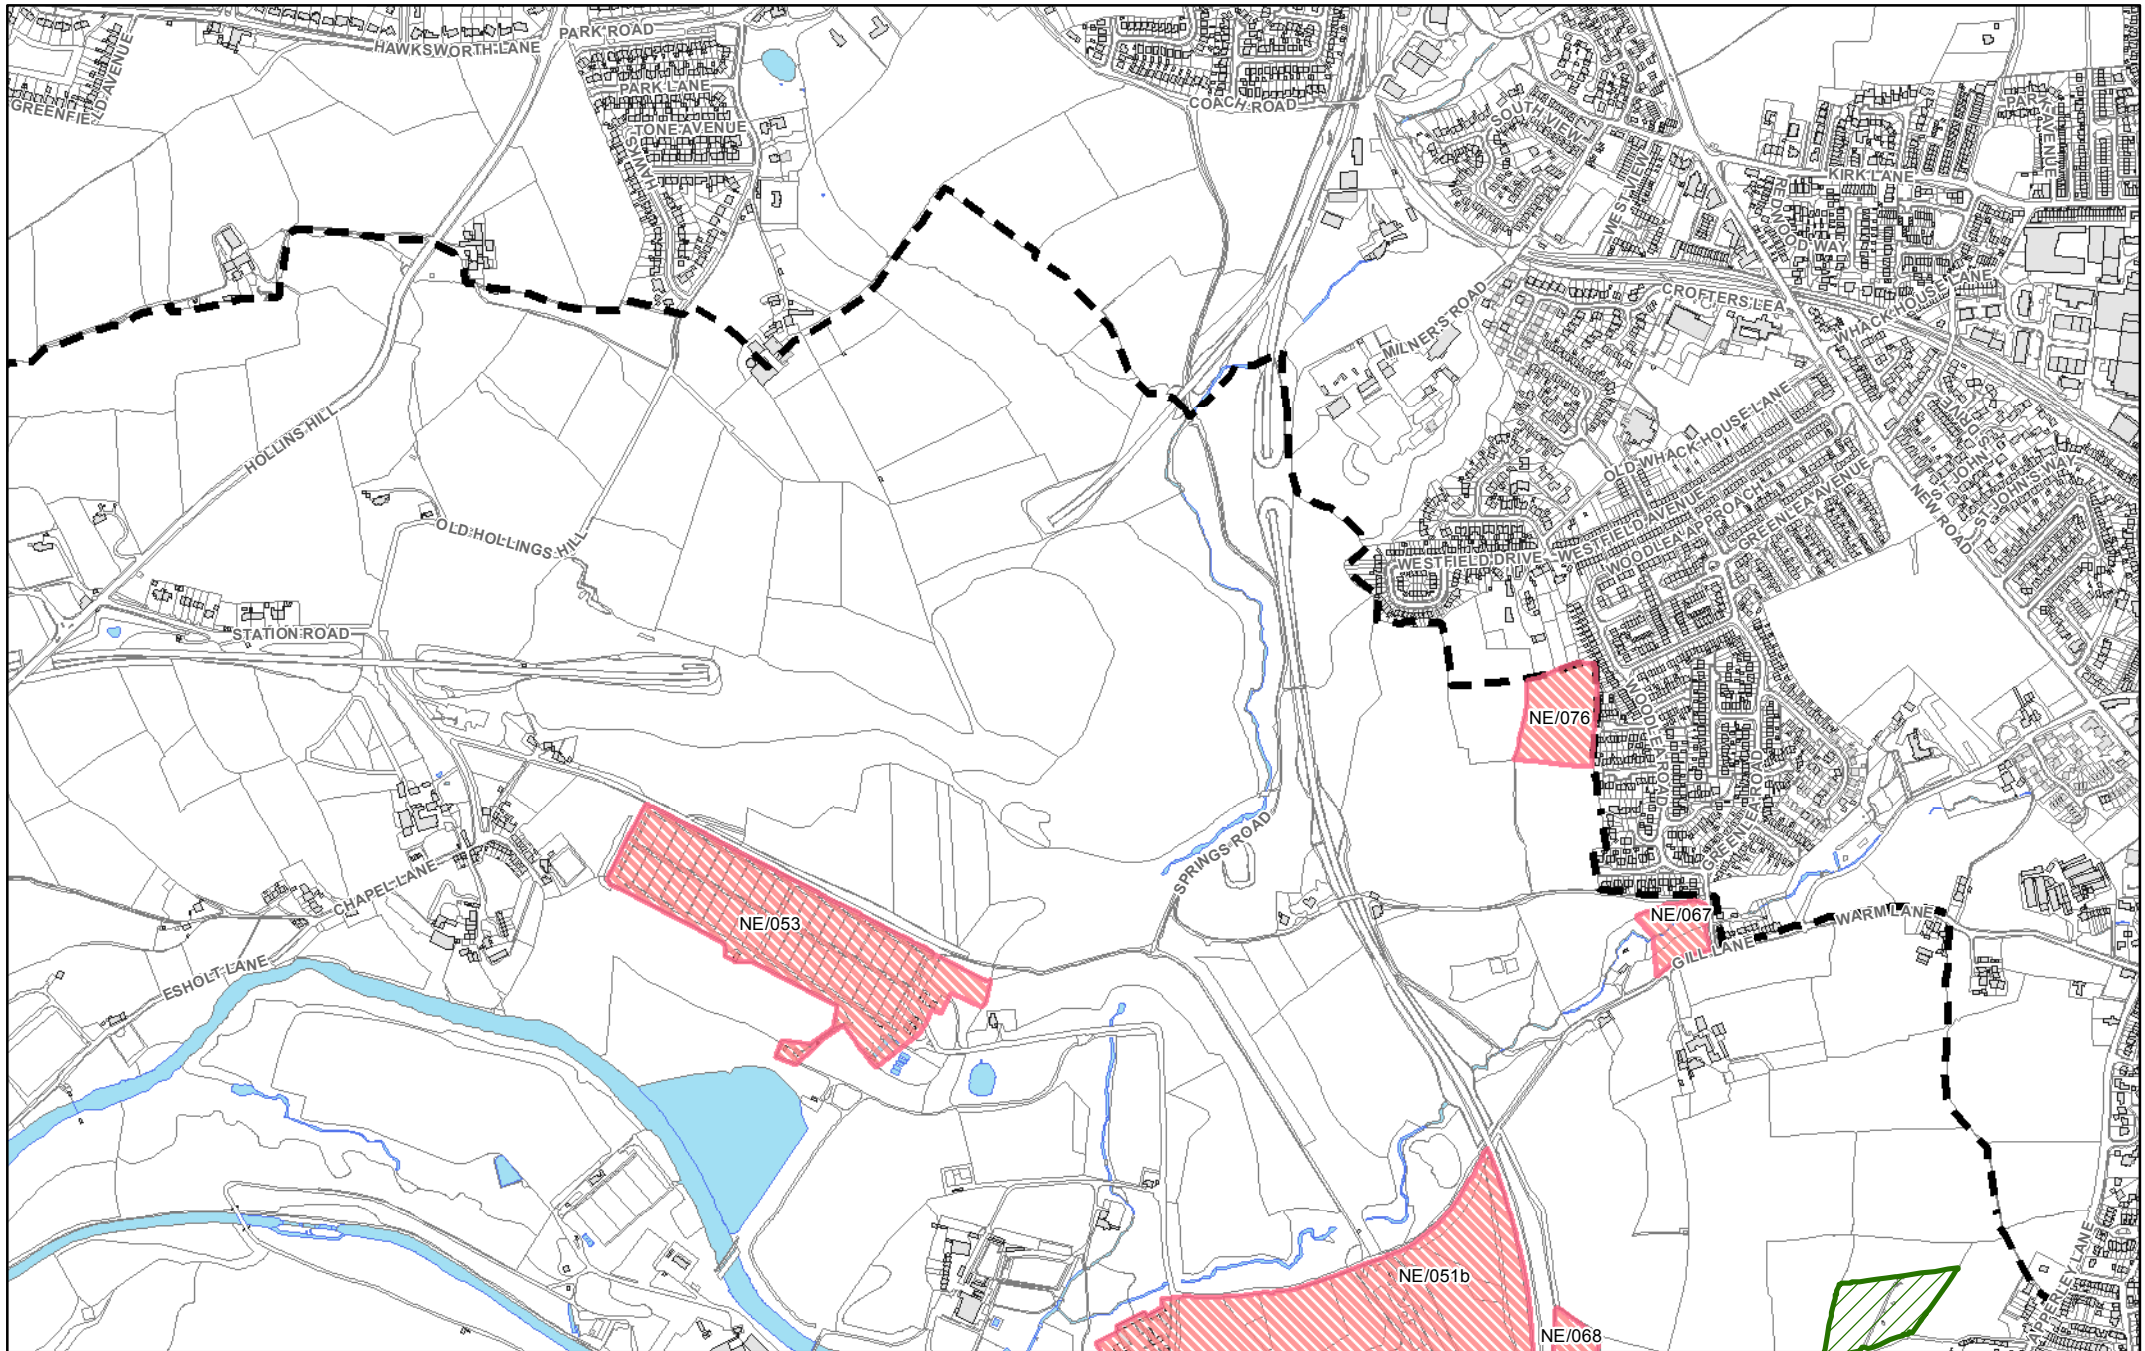

© Crown copyright and database rights 2016 Ordnance Survey 0100019304

Sheet 51

- GreenSpaces
- Possible Development Sites