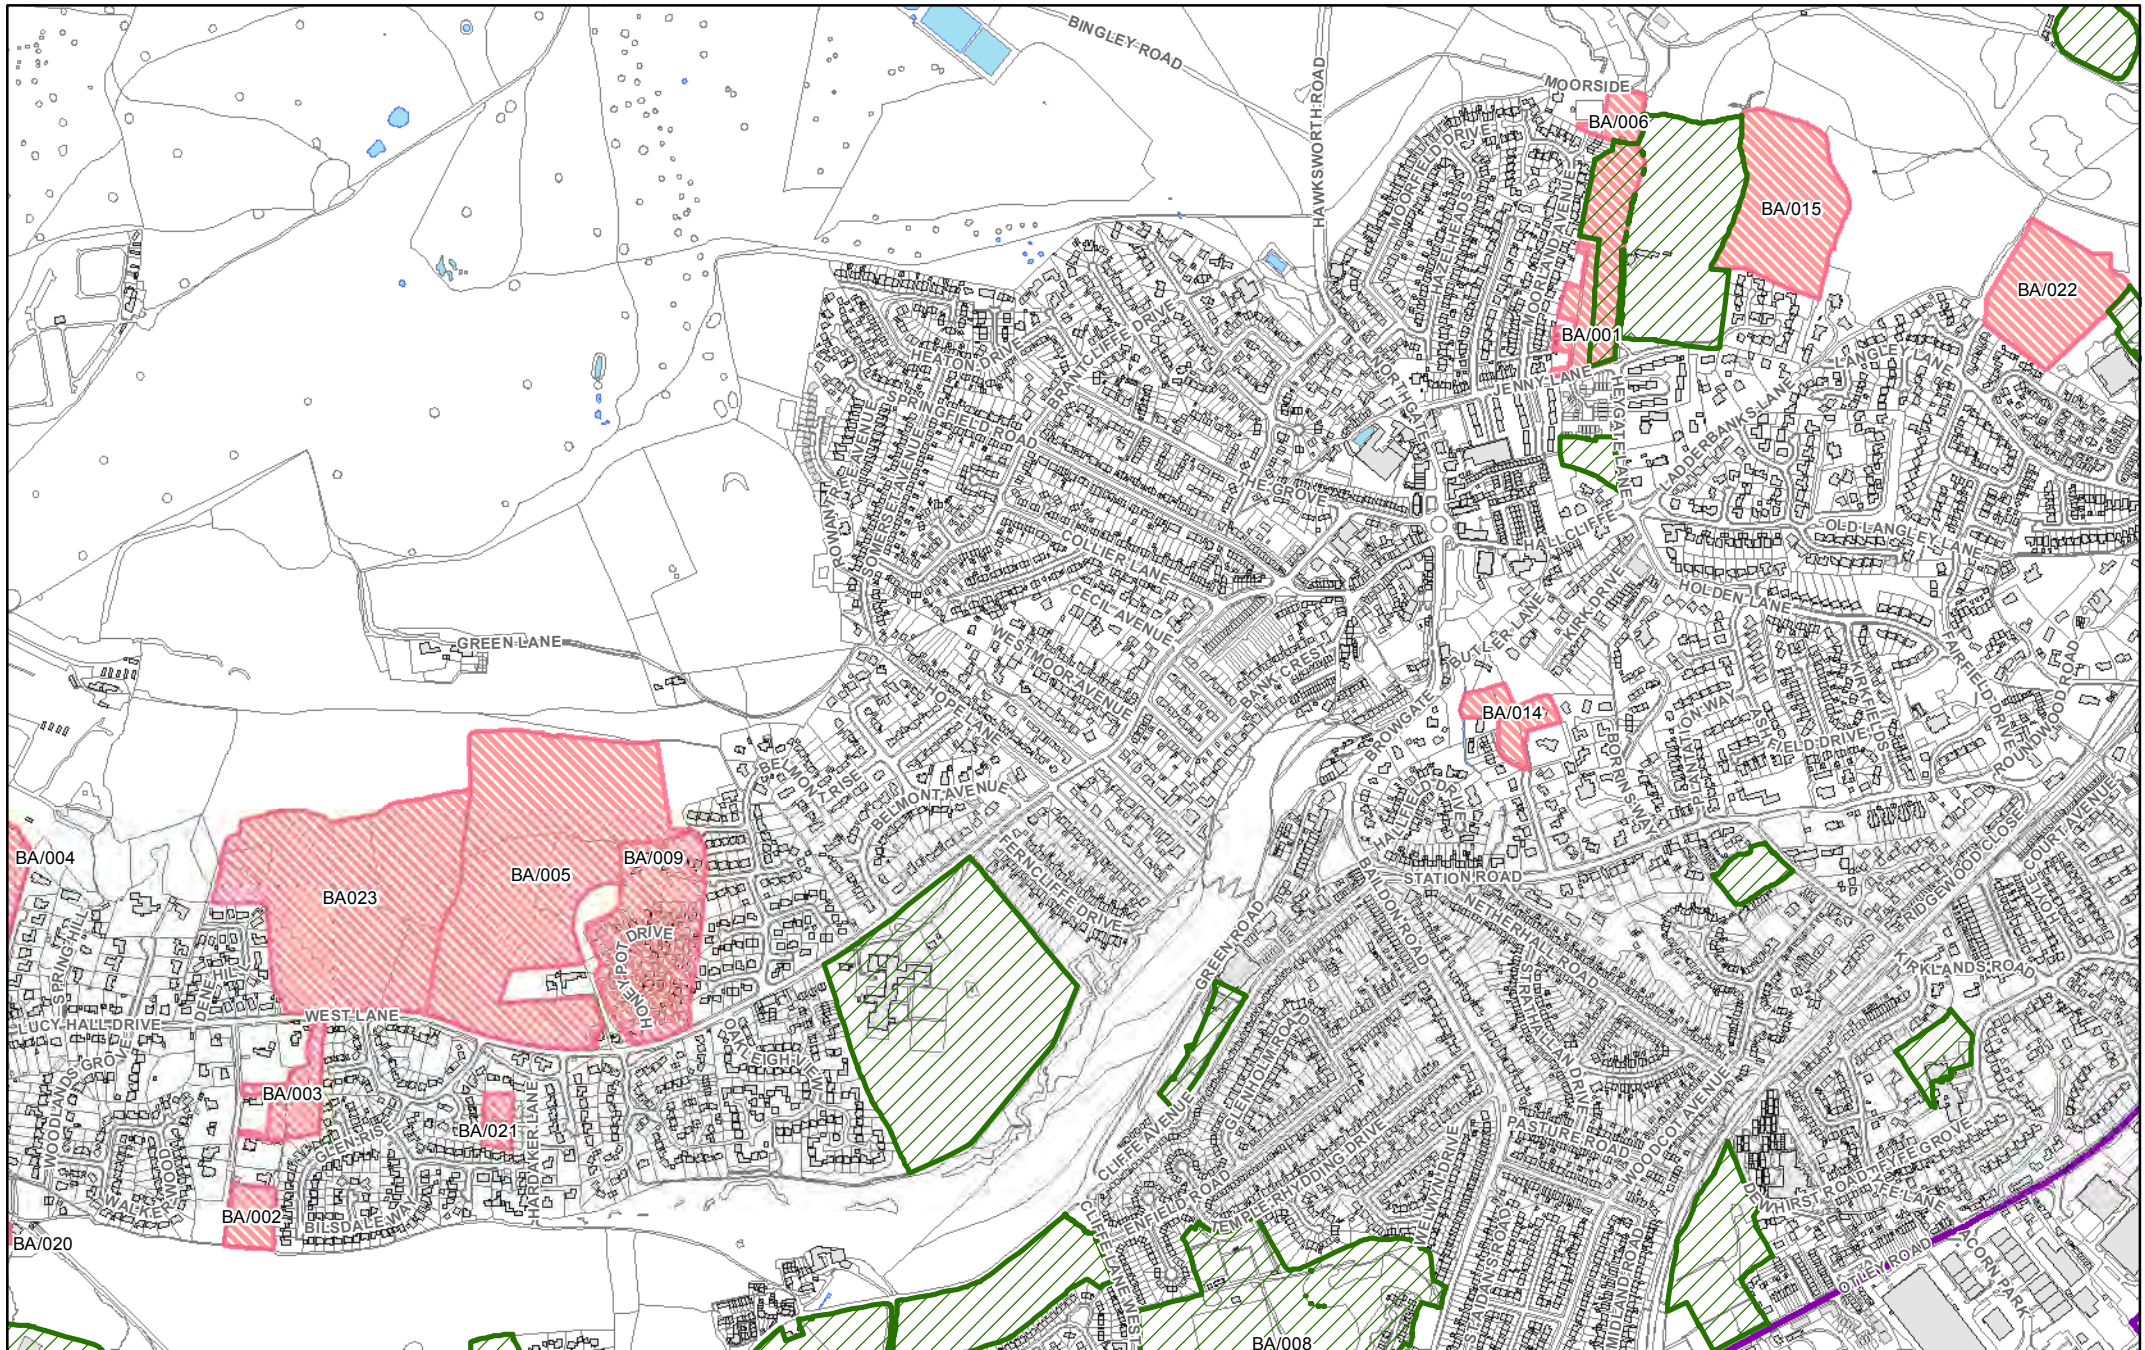

# Sheet 55

-  GreenSpaces
-  Possible Development Sites

© Crown copyright and database rights 2016 Ordnance Survey 0100019304

Sheet 56

-  GreenSpaces
-  Possible Development Sites

© Crown copyright and database rights 2016 Ordnance Survey 0100019304