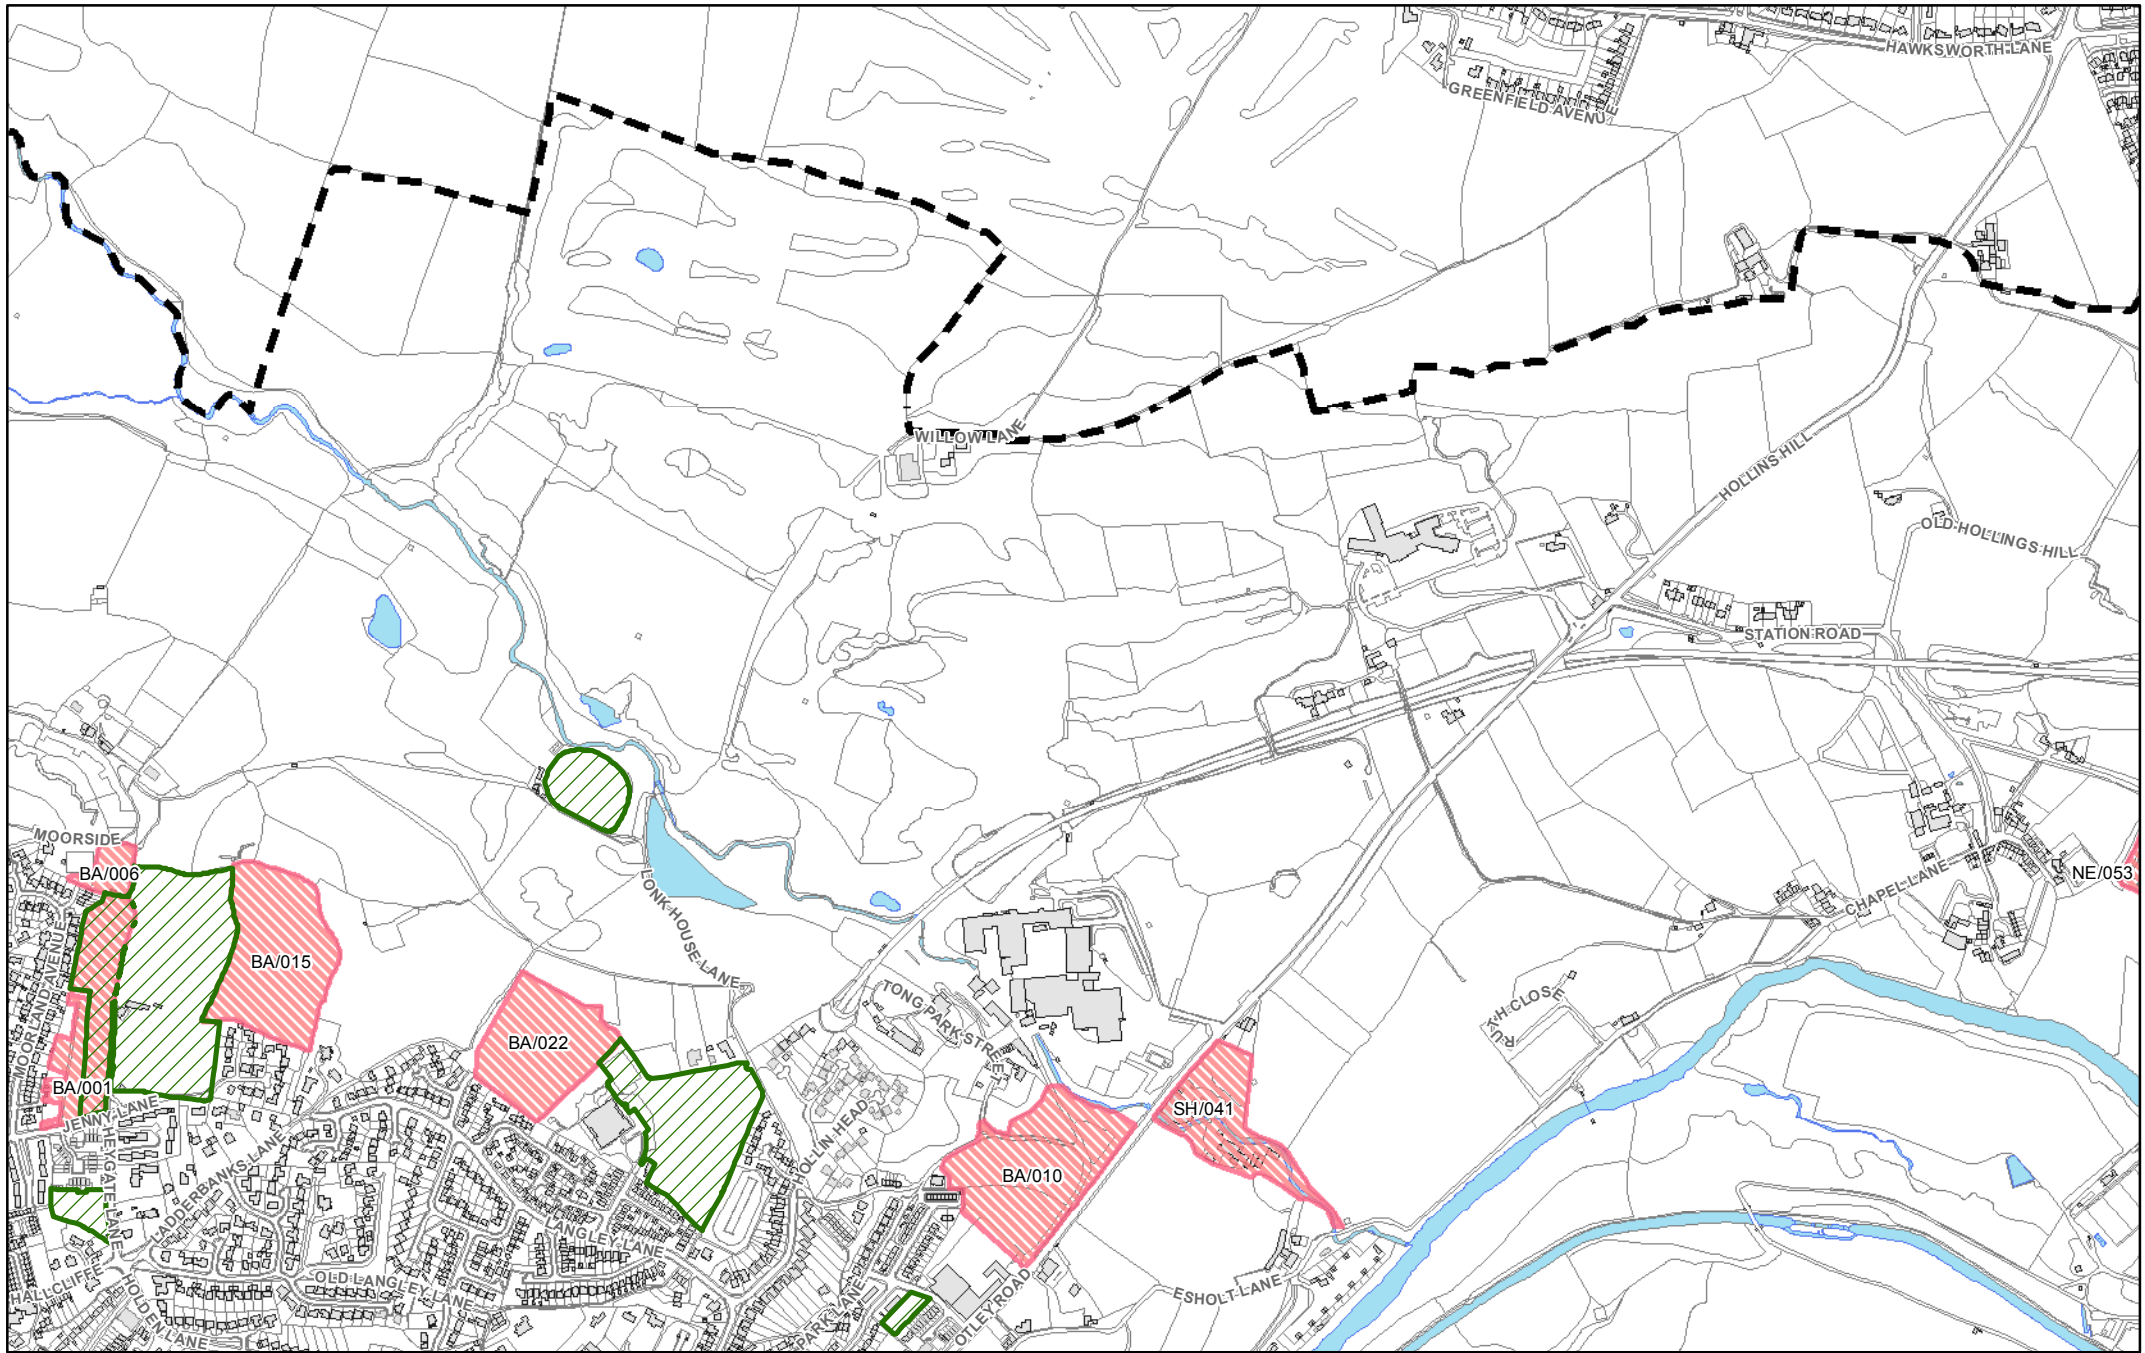

© Crown copyright and database rights 2016 Ordnance Survey 0100019304

Sheet 50

- GreenSpaces
- Possible Development Sites