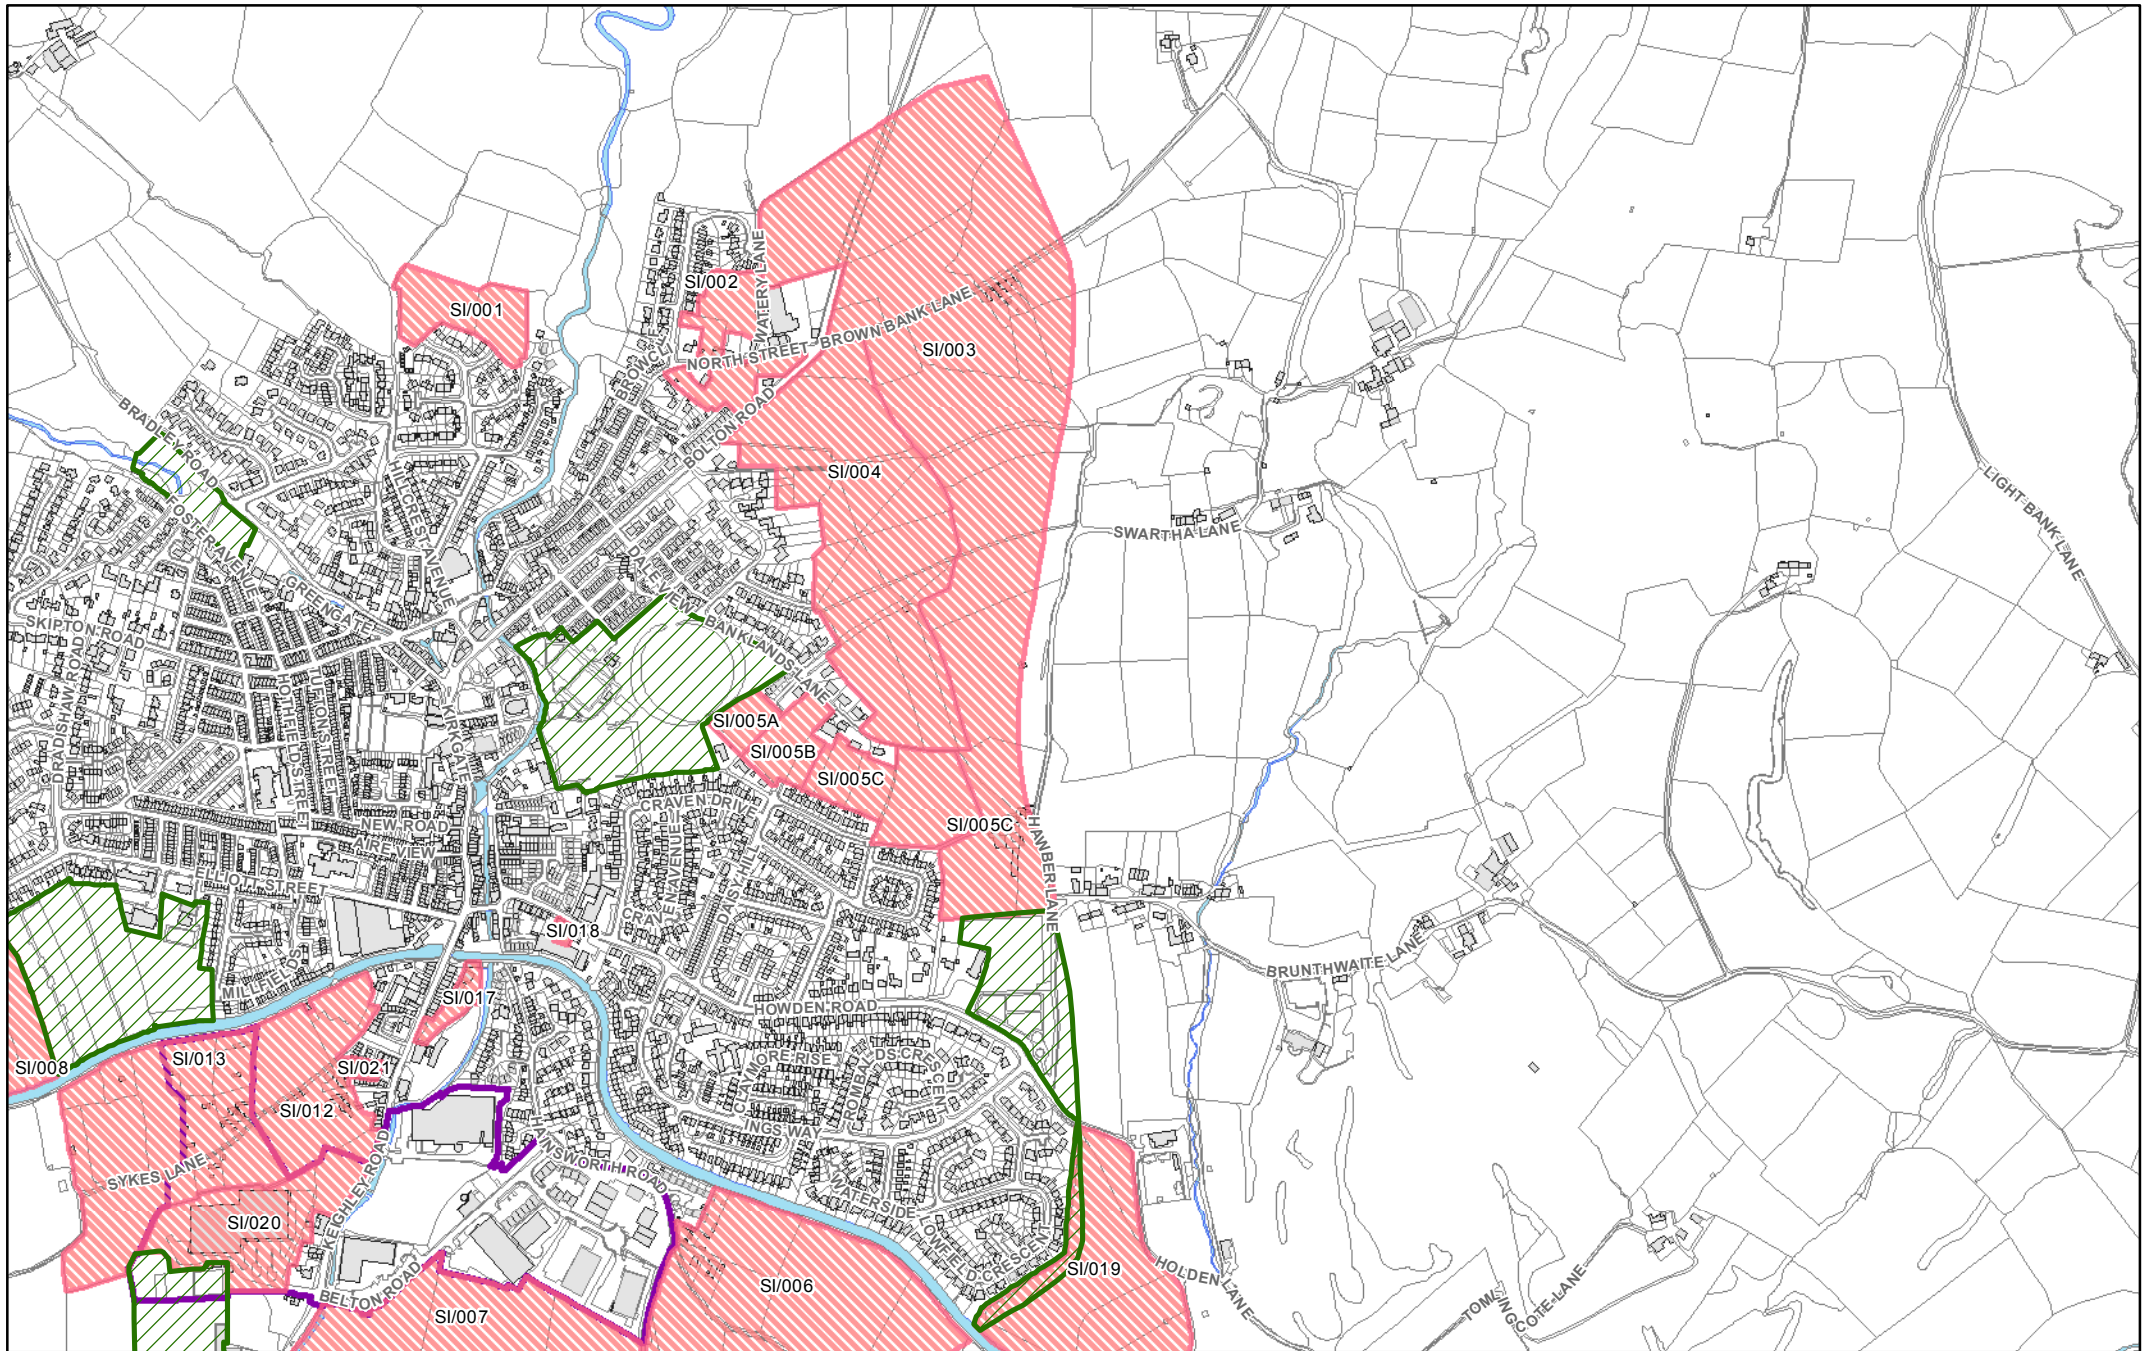

© Crown copyright and database rights 2016 Ordnance Survey 0100019304

Sheet 15

GreenSpaces

Possible Development Sites