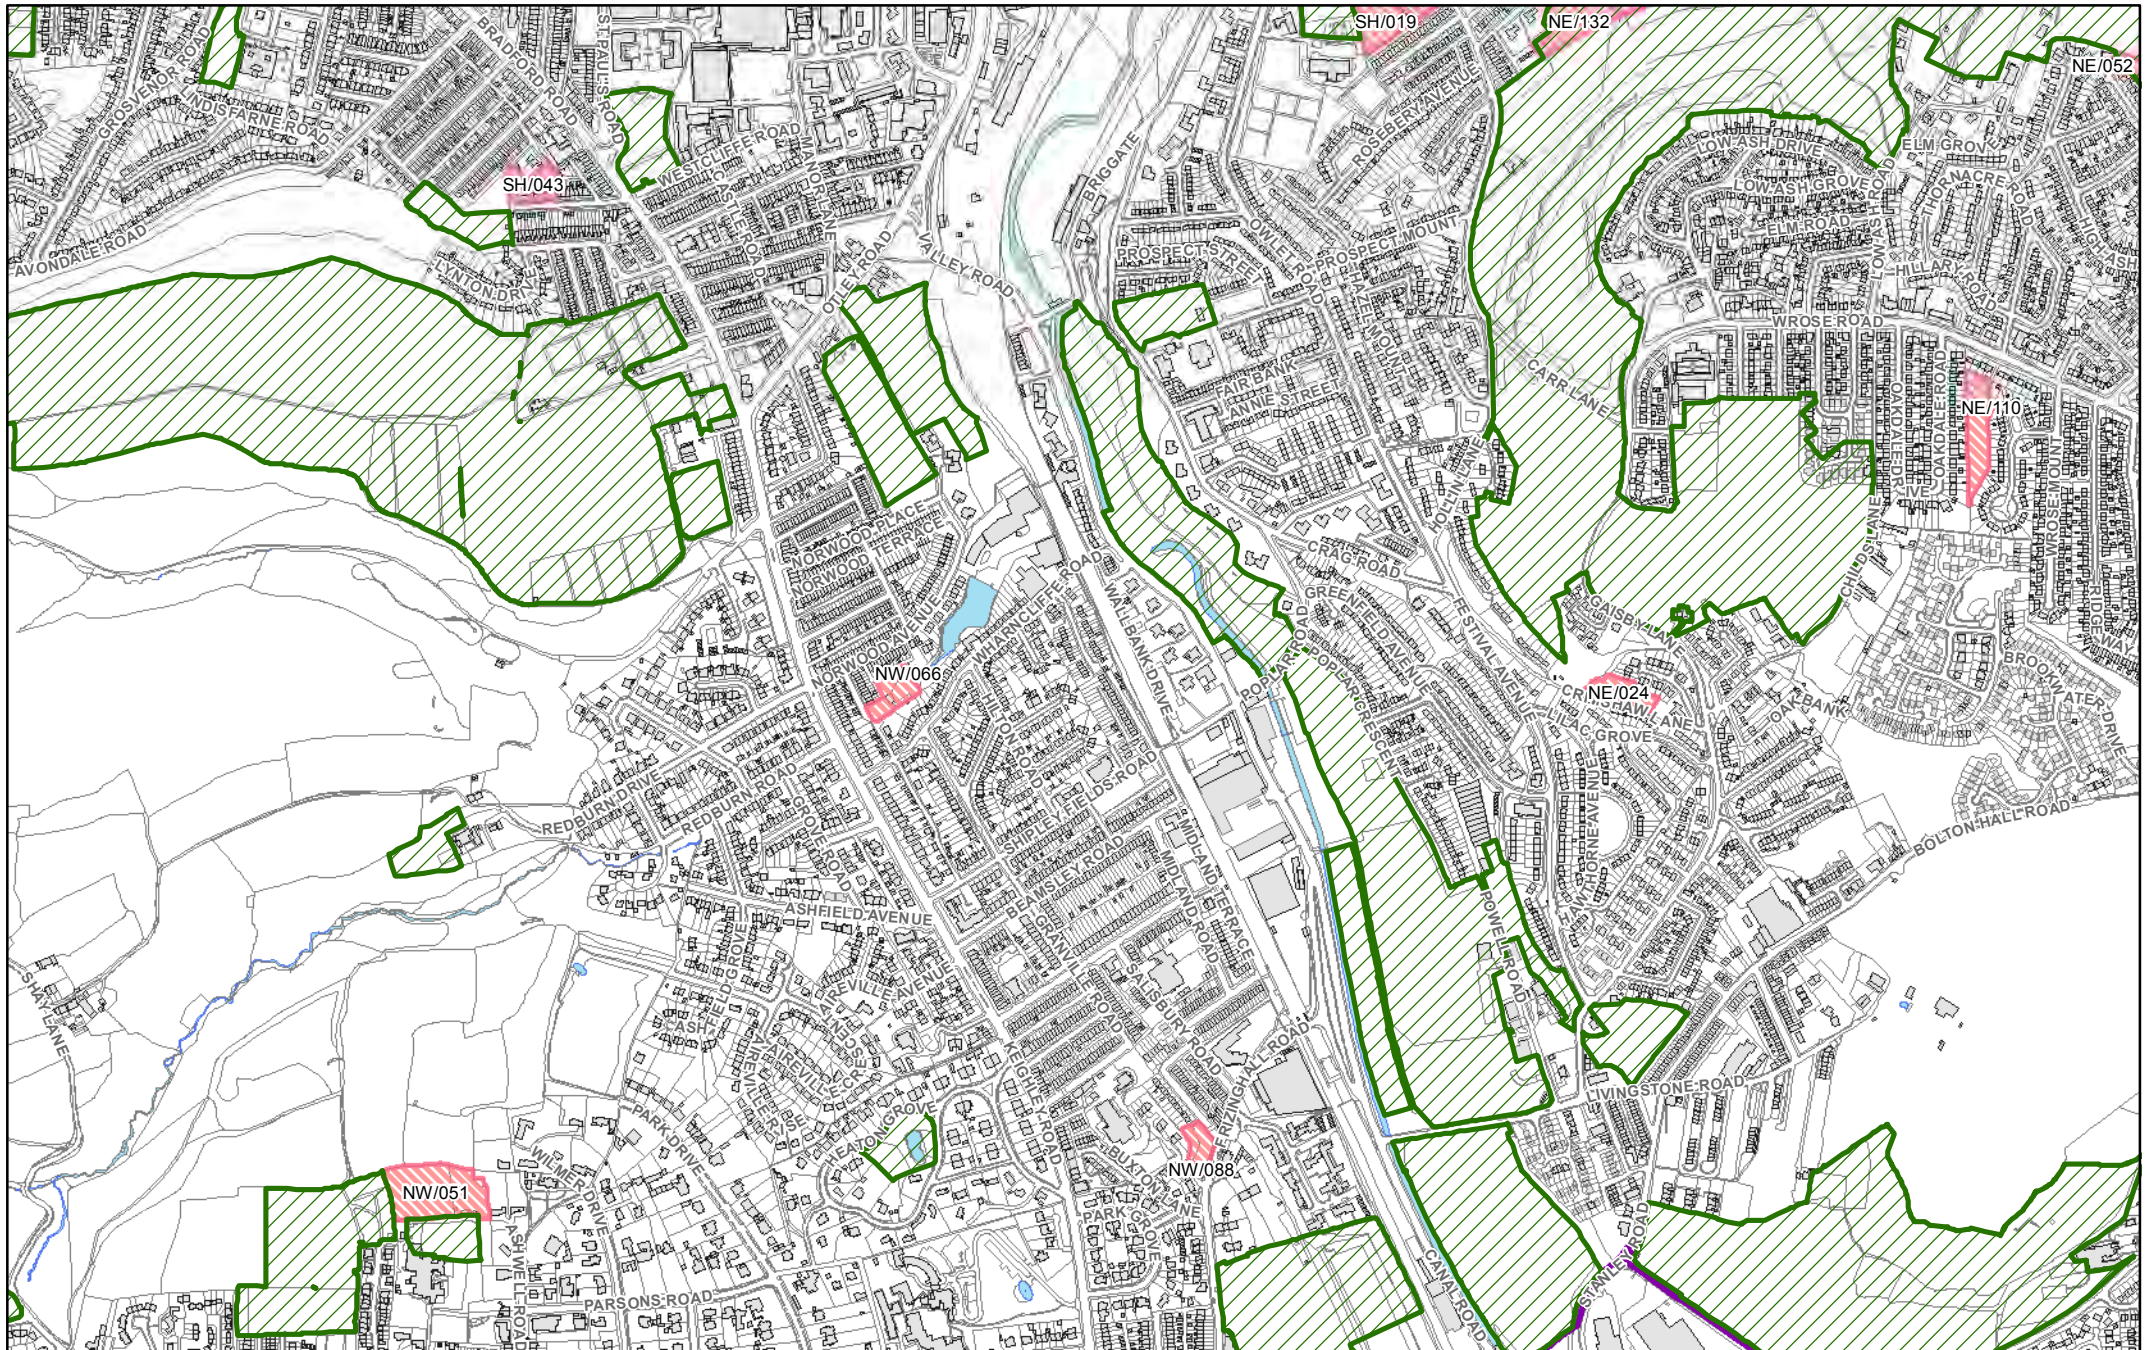

© Crown copyright and database rights 2016 Ordnance Survey 0100019304

Sheet 85

- GreenSpaces
- Possible Development Sites