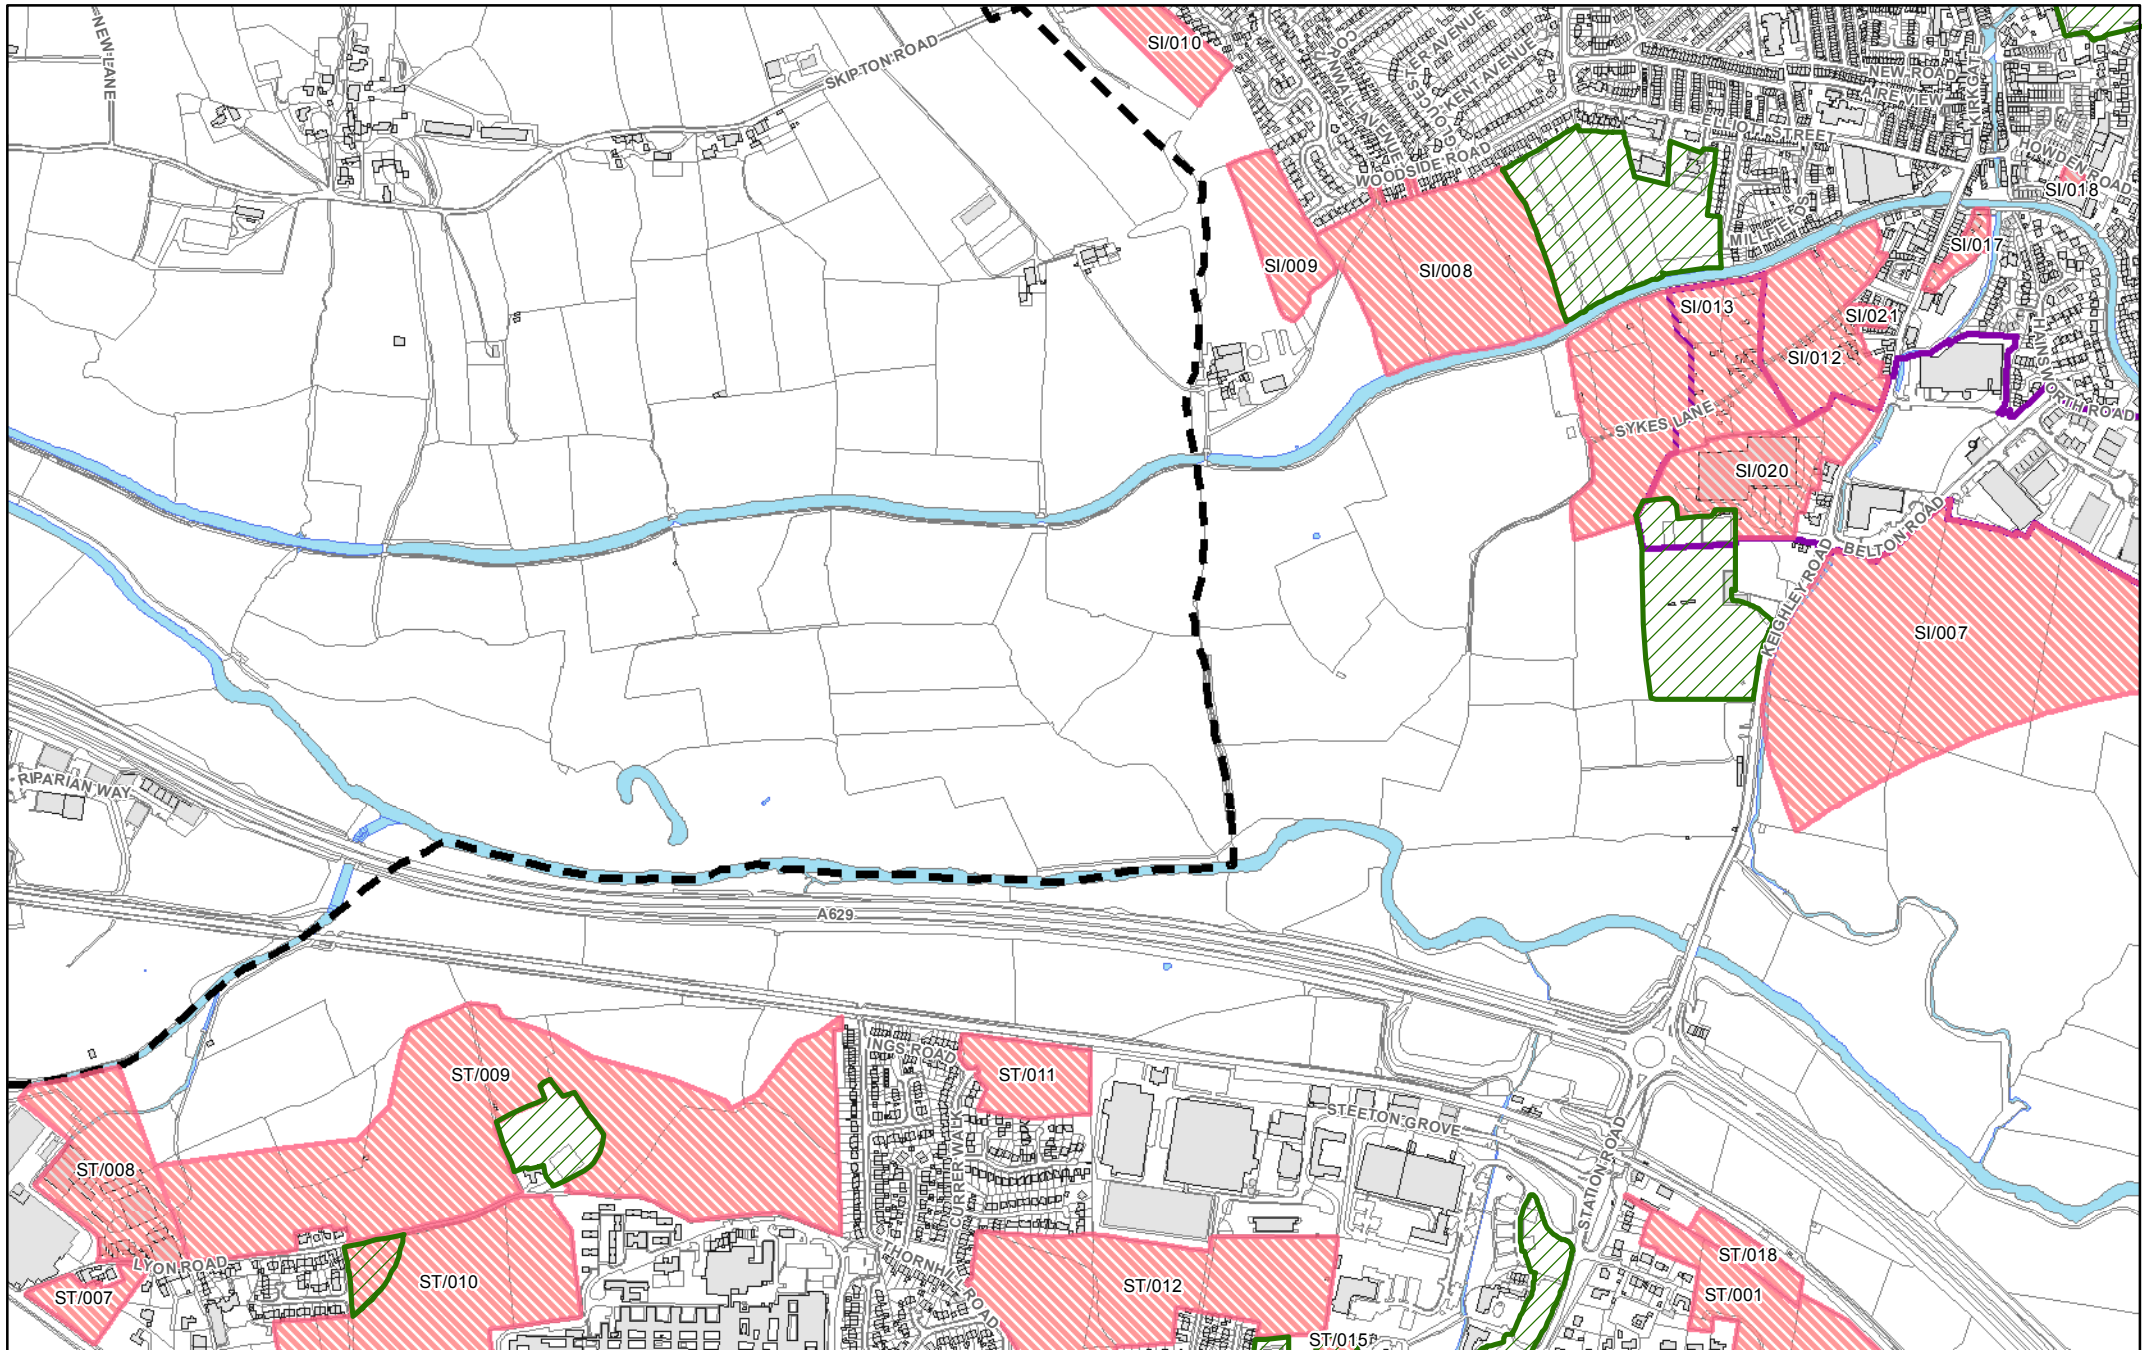

© Crown copyright and database rights 2016 Ordnance Survey 0100019304

Sheet 19

- GreenSpaces
- Possible Development Sites