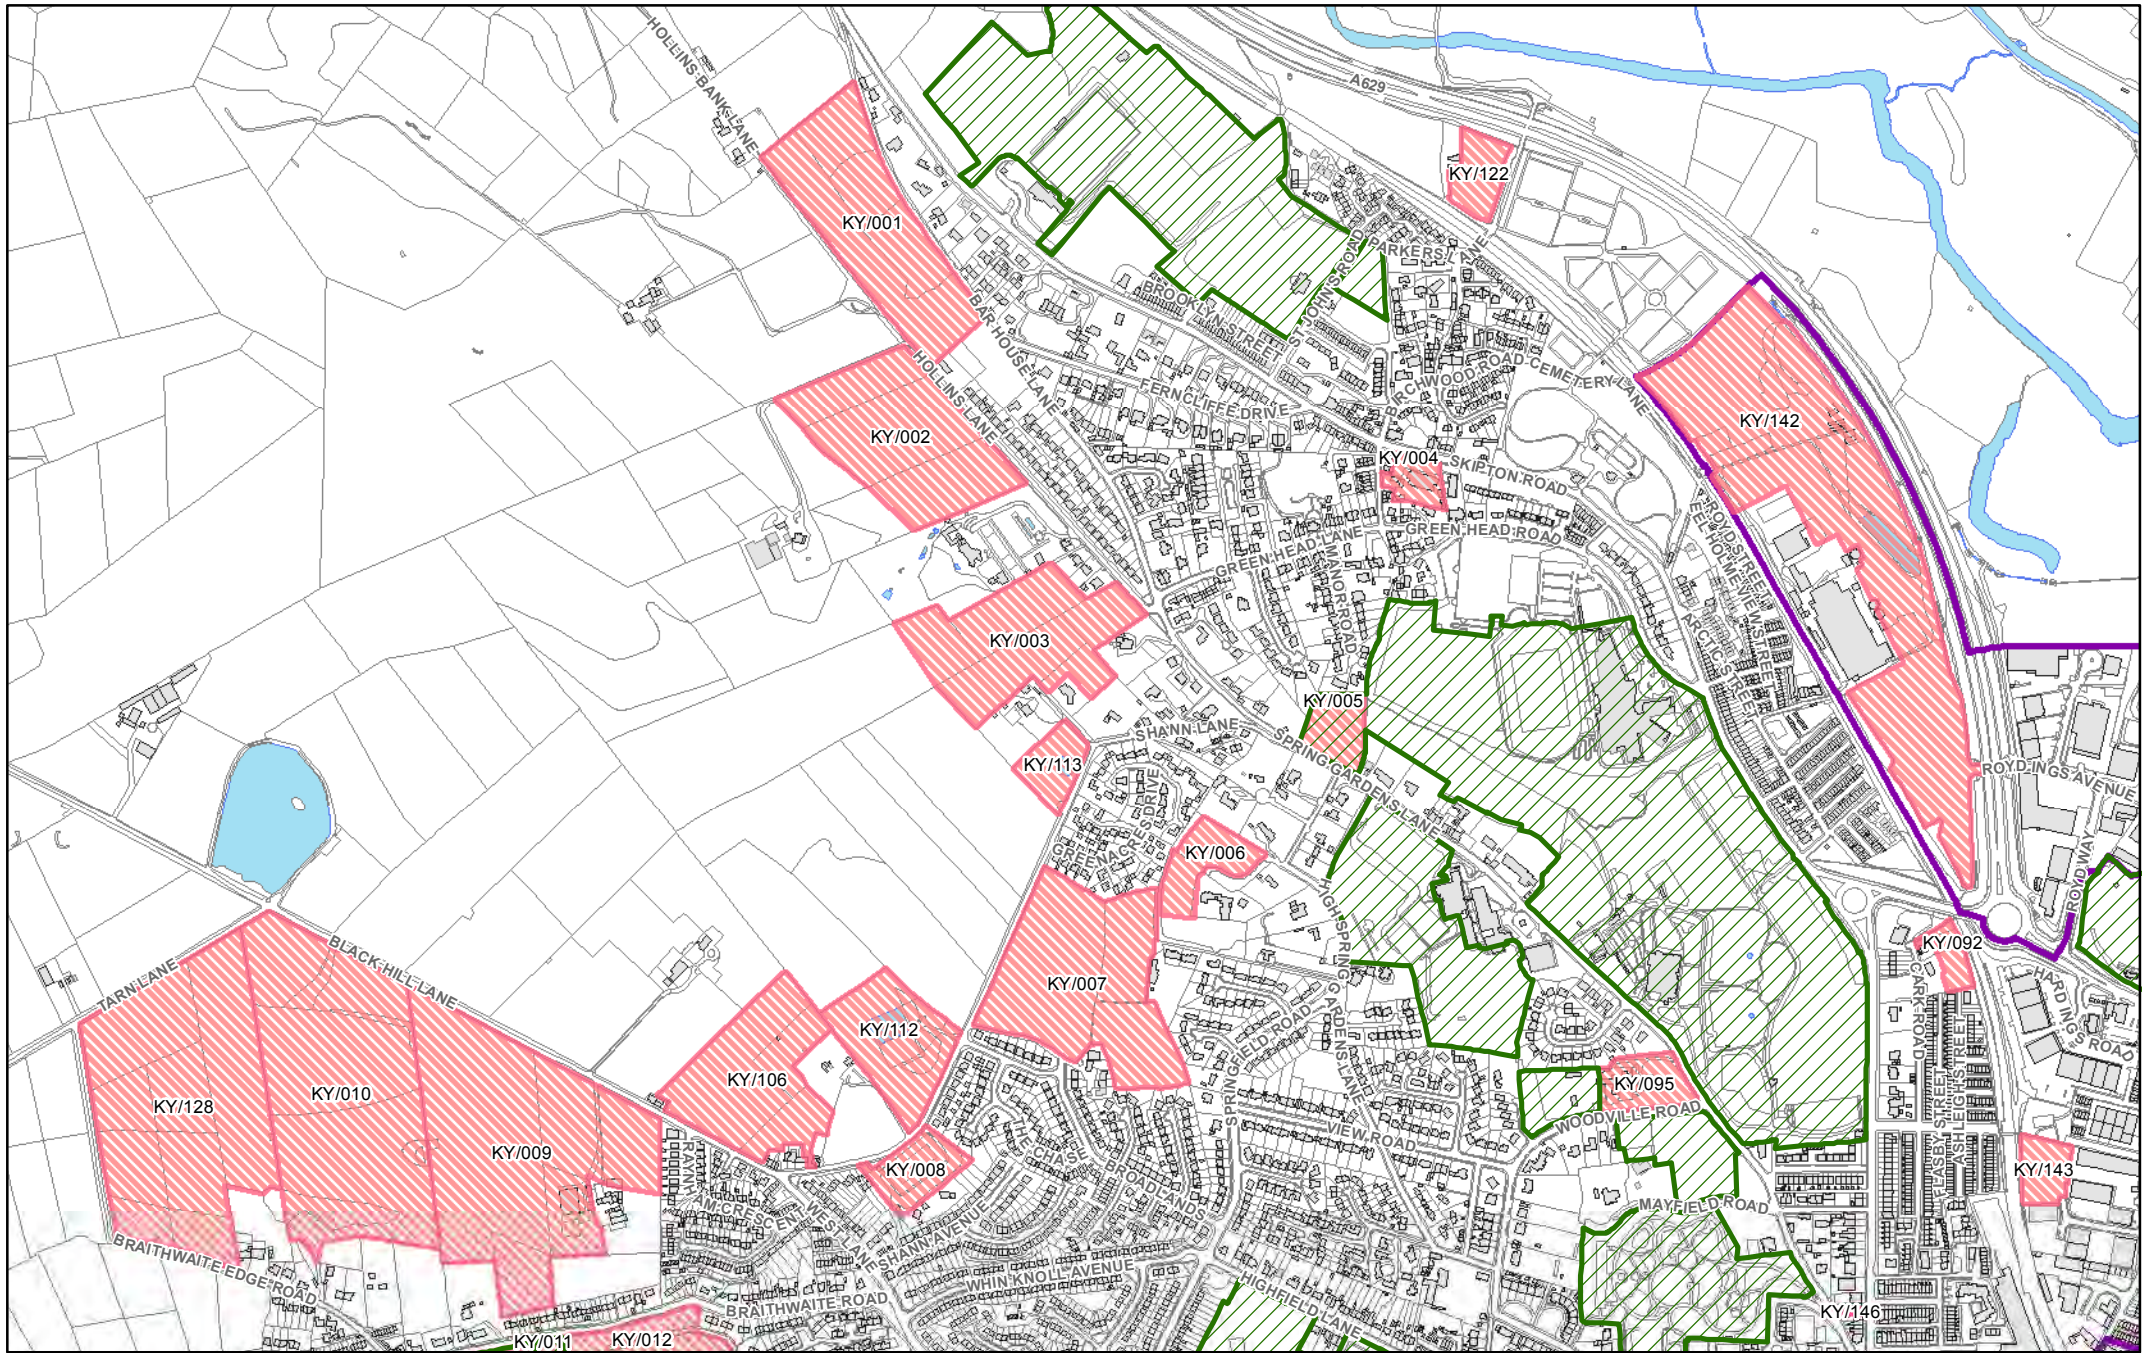

© Crown copyright and database rights 2016 Ordnance Survey 0100019304

Sheet 33

- GreenSpaces
- Possible Development Sites