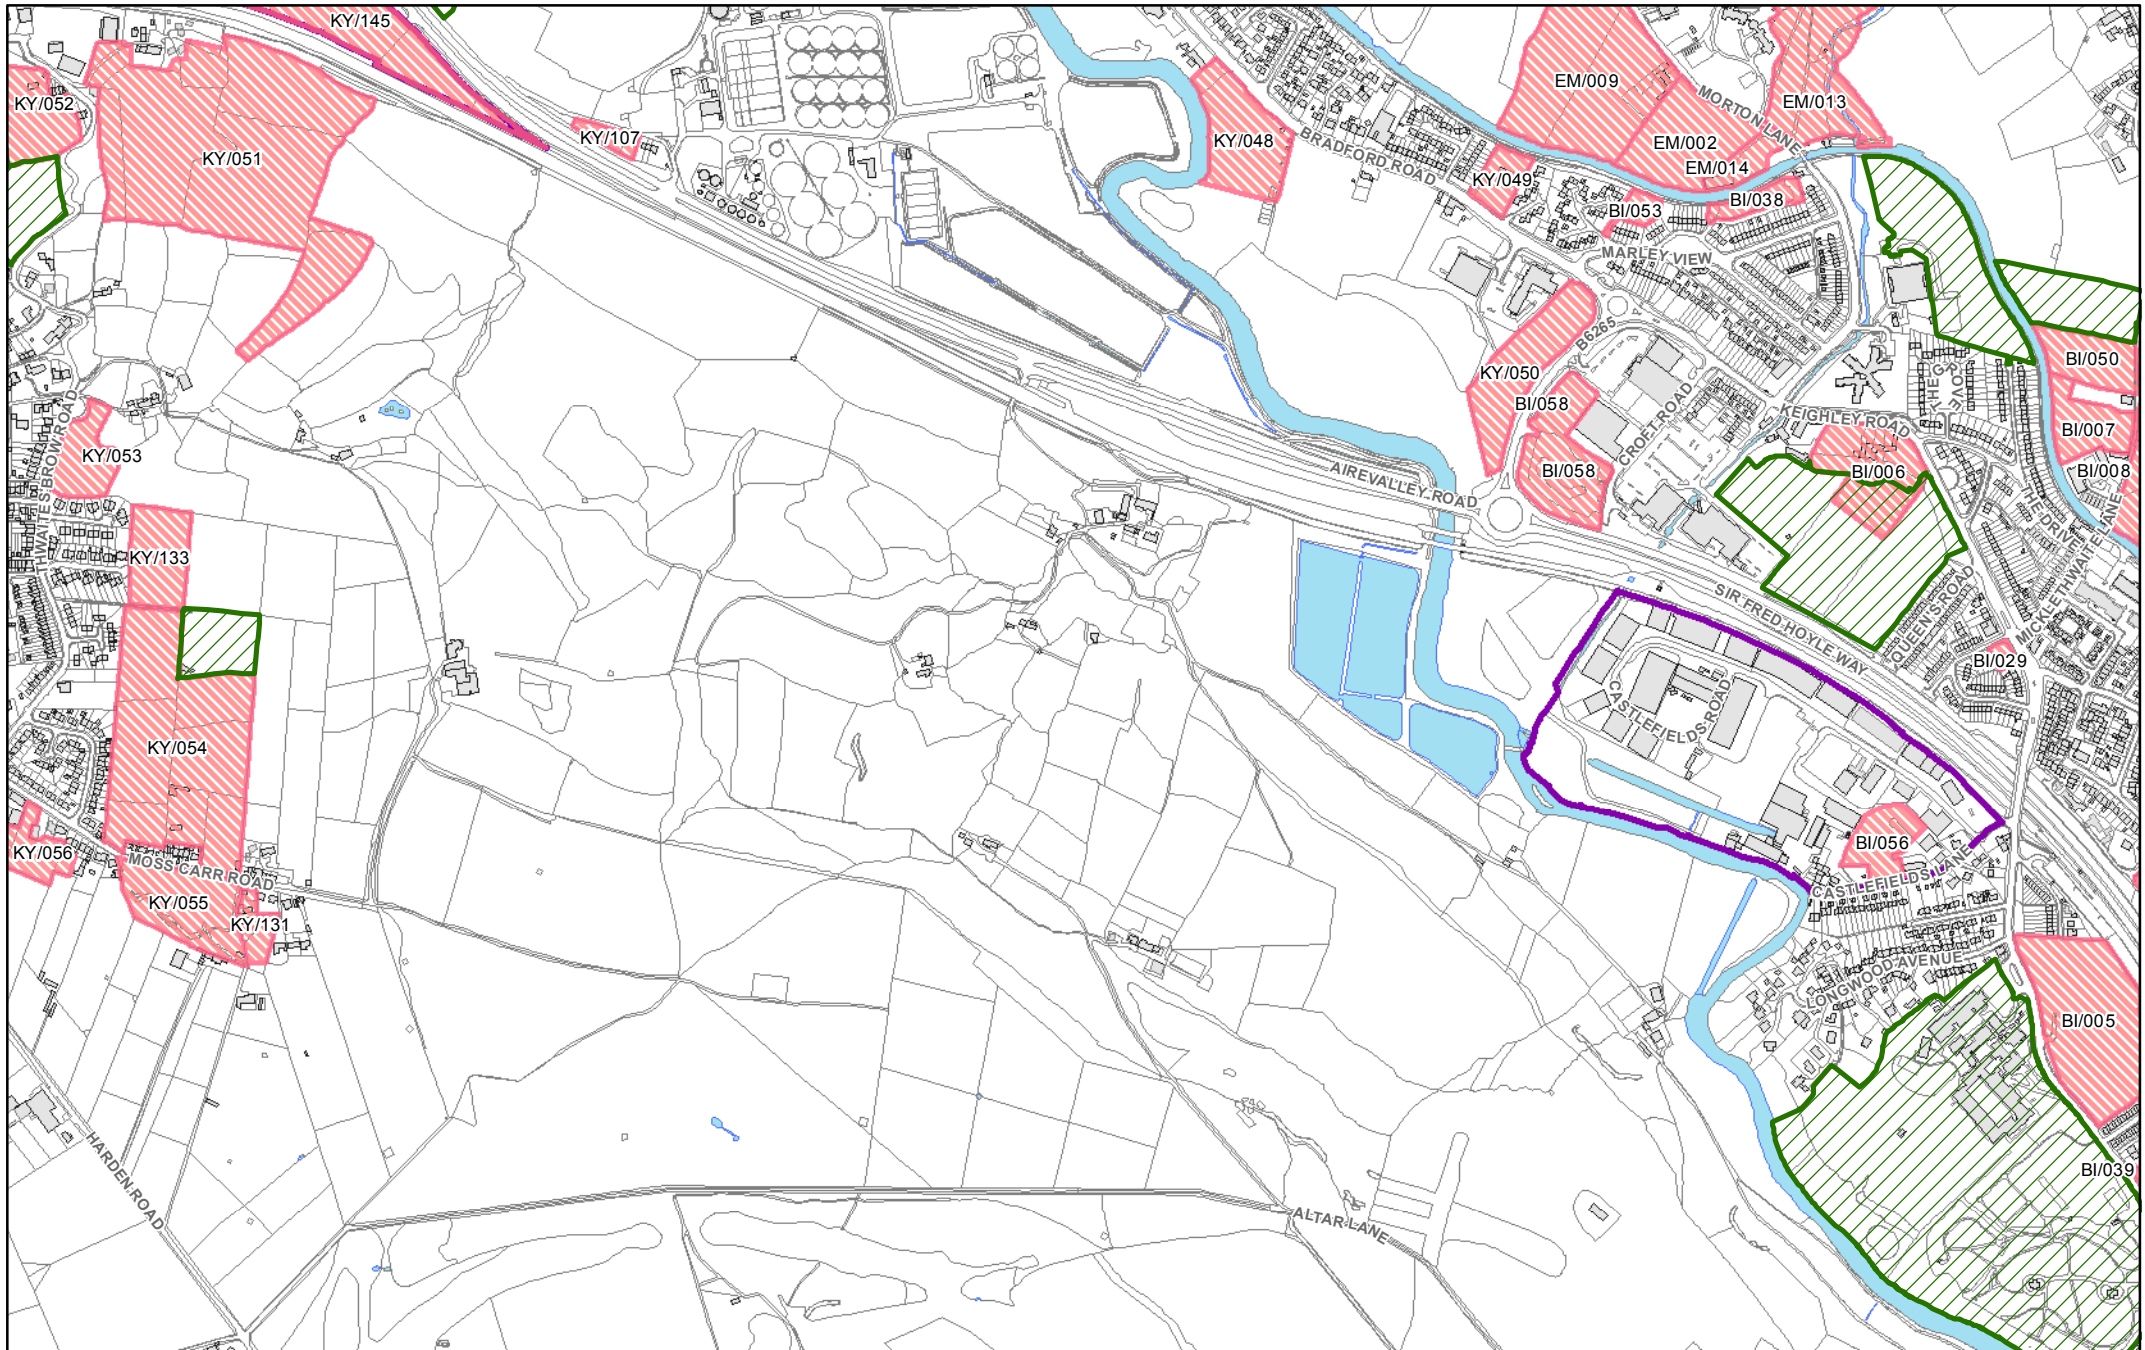

© Crown copyright and database rights 2016 Ordnance Survey 0100019304

Sheet 46

- GreenSpaces
- Possible Development Sites