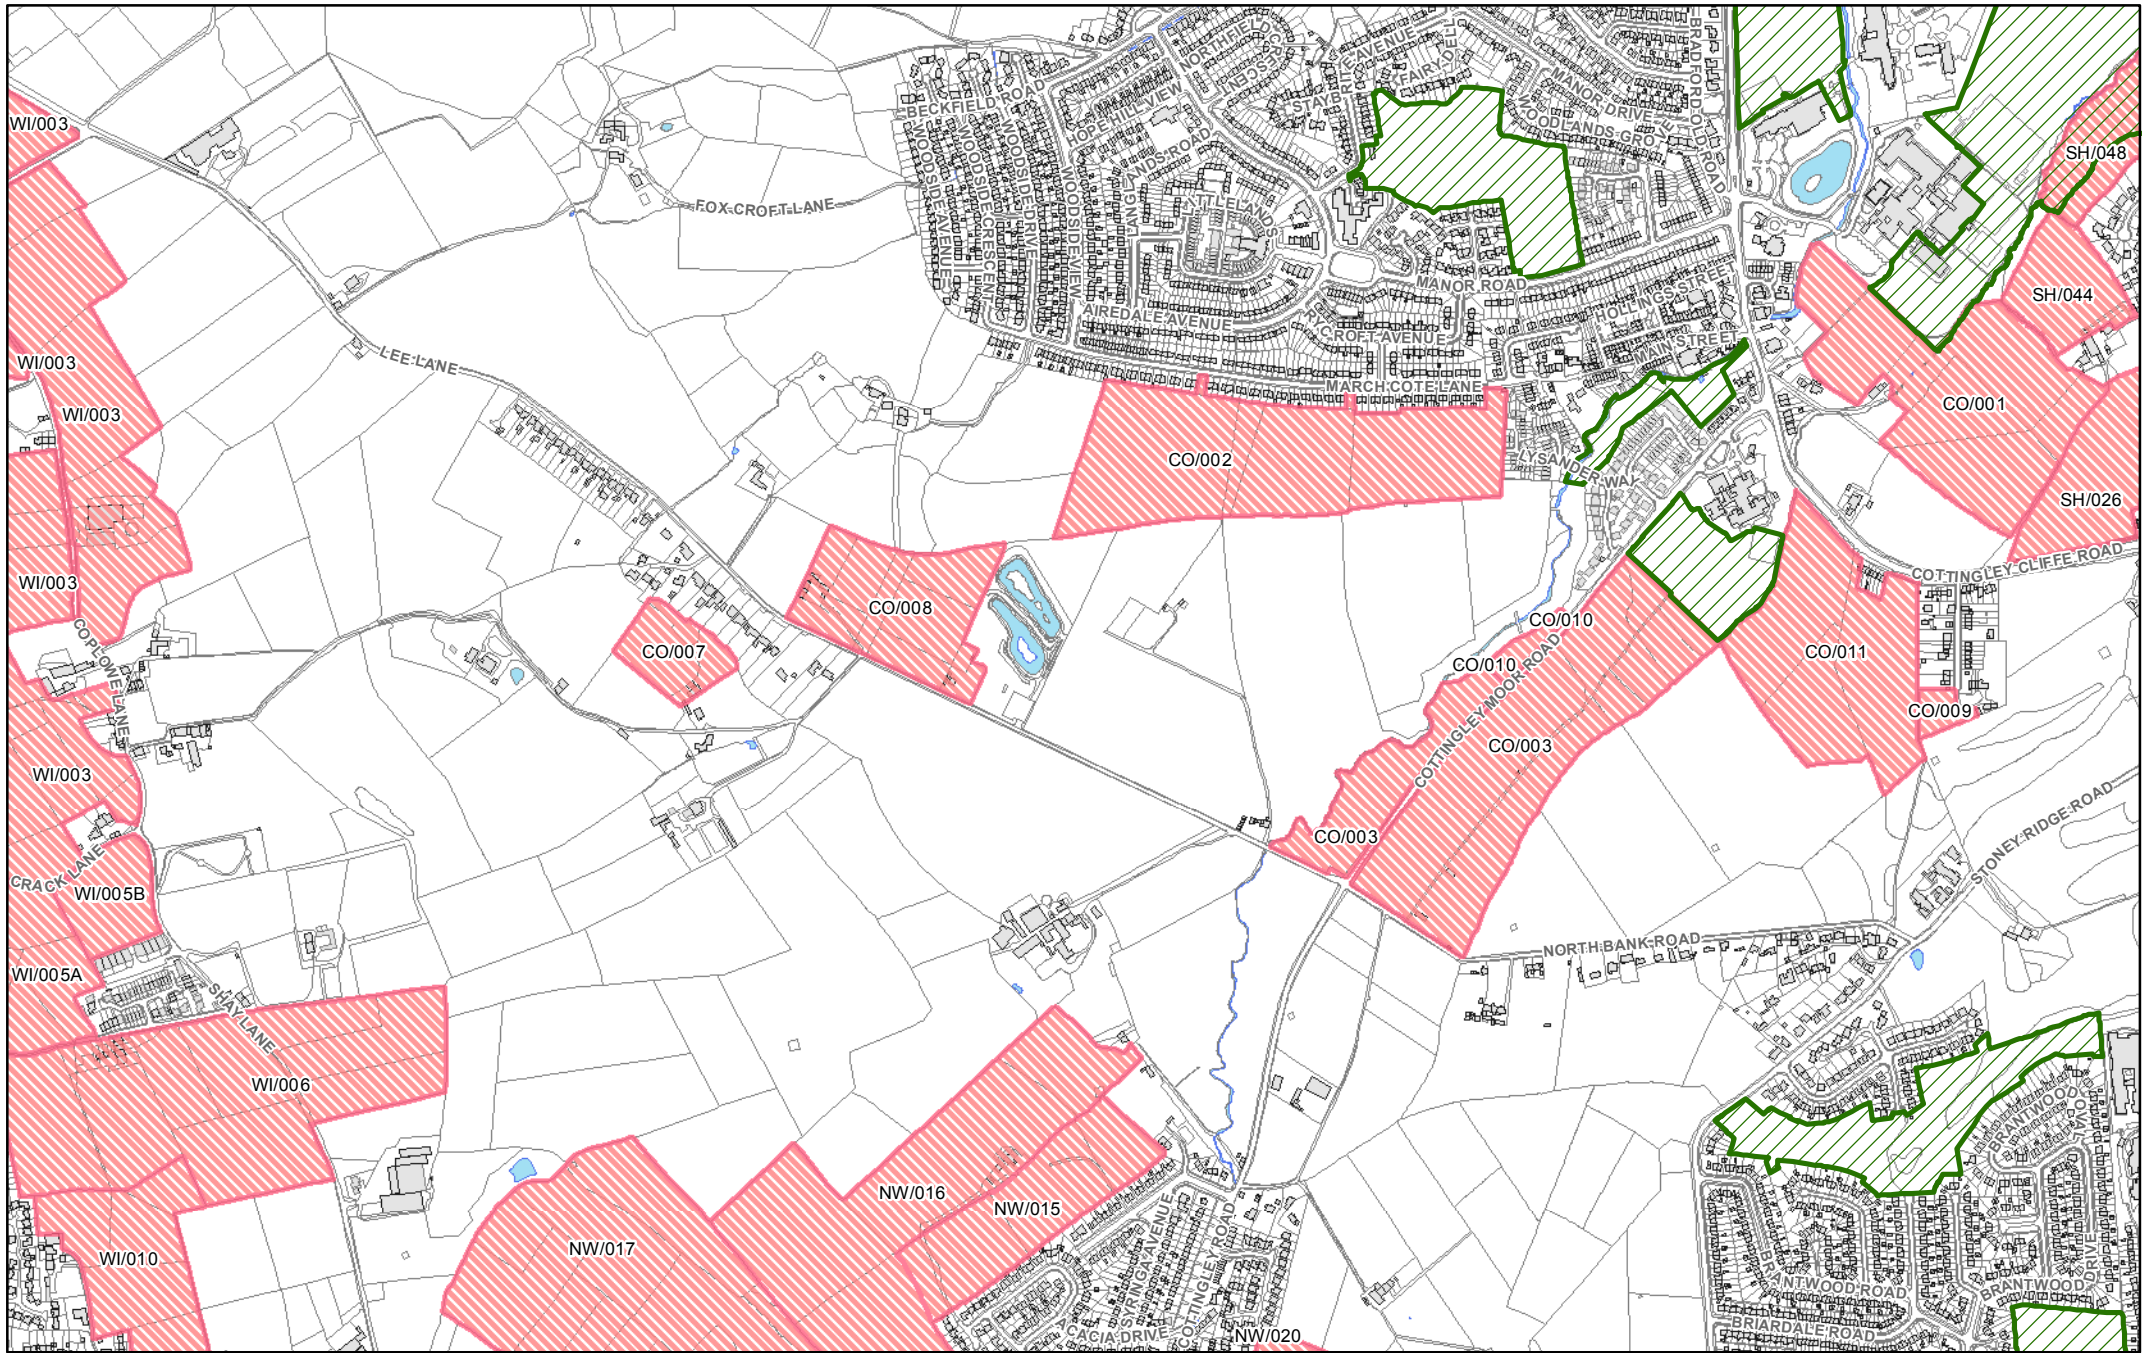

# Sheet 77

-  GreenSpaces
-  Possible Development Sites

© Crown copyright and database rights 2016 Ordnance Survey 0100019304

Sheet 78

-  GreenSpaces
-  Possible Development Sites

© Crown copyright and database rights 2016 Ordnance Survey 0100019304