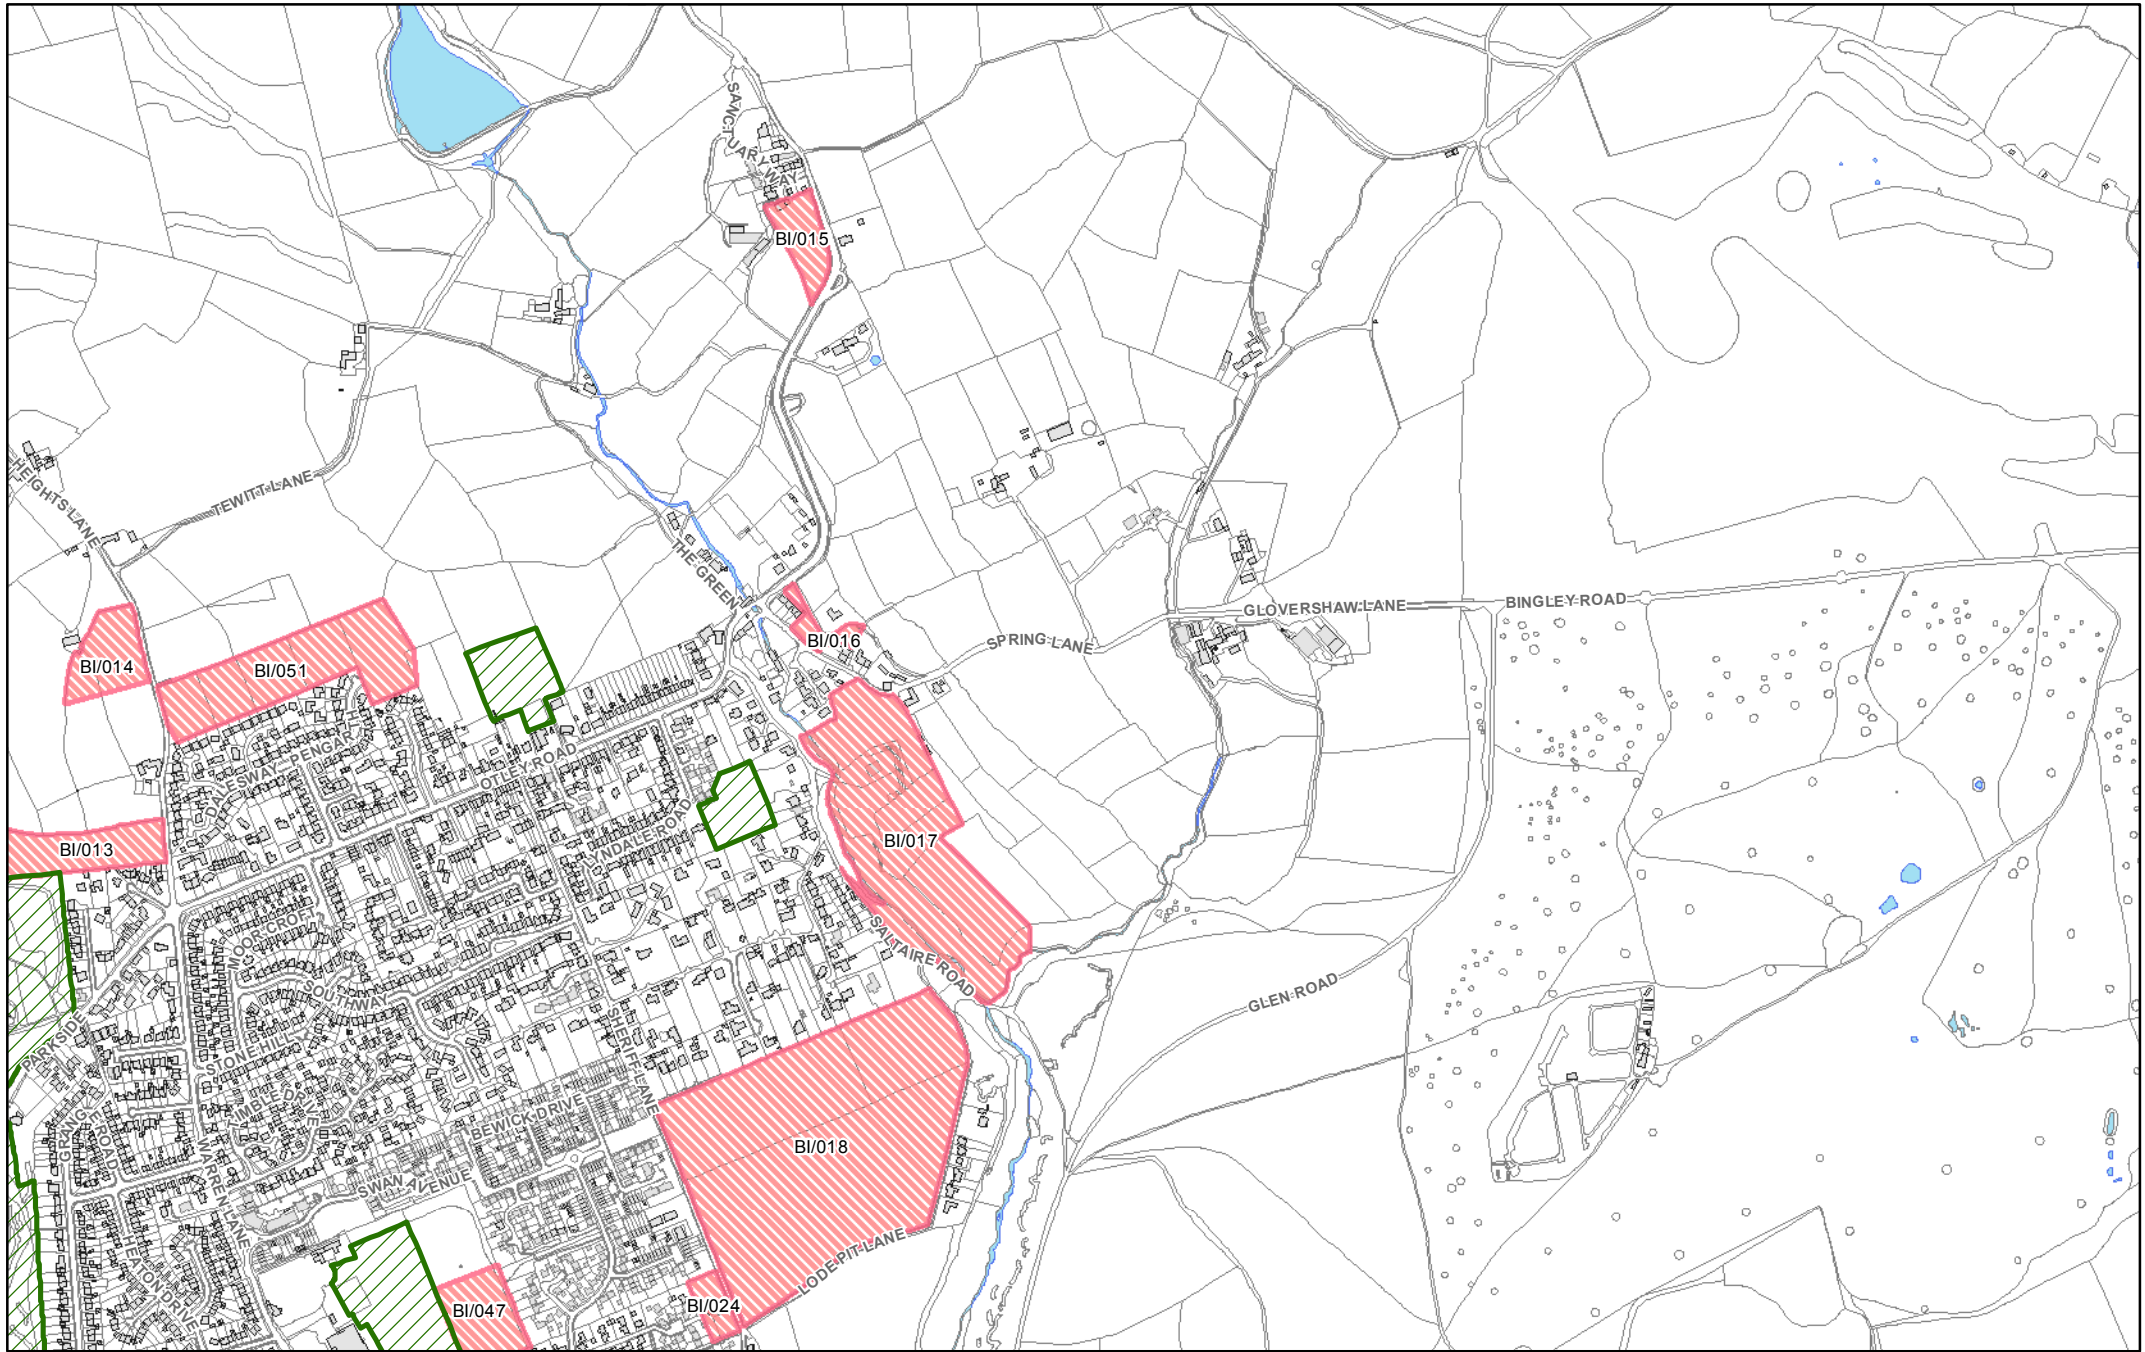

© Crown copyright and database rights 2016 Ordnance Survey 0100019304

Sheet 48

- GreenSpaces
- Possible Development Sites