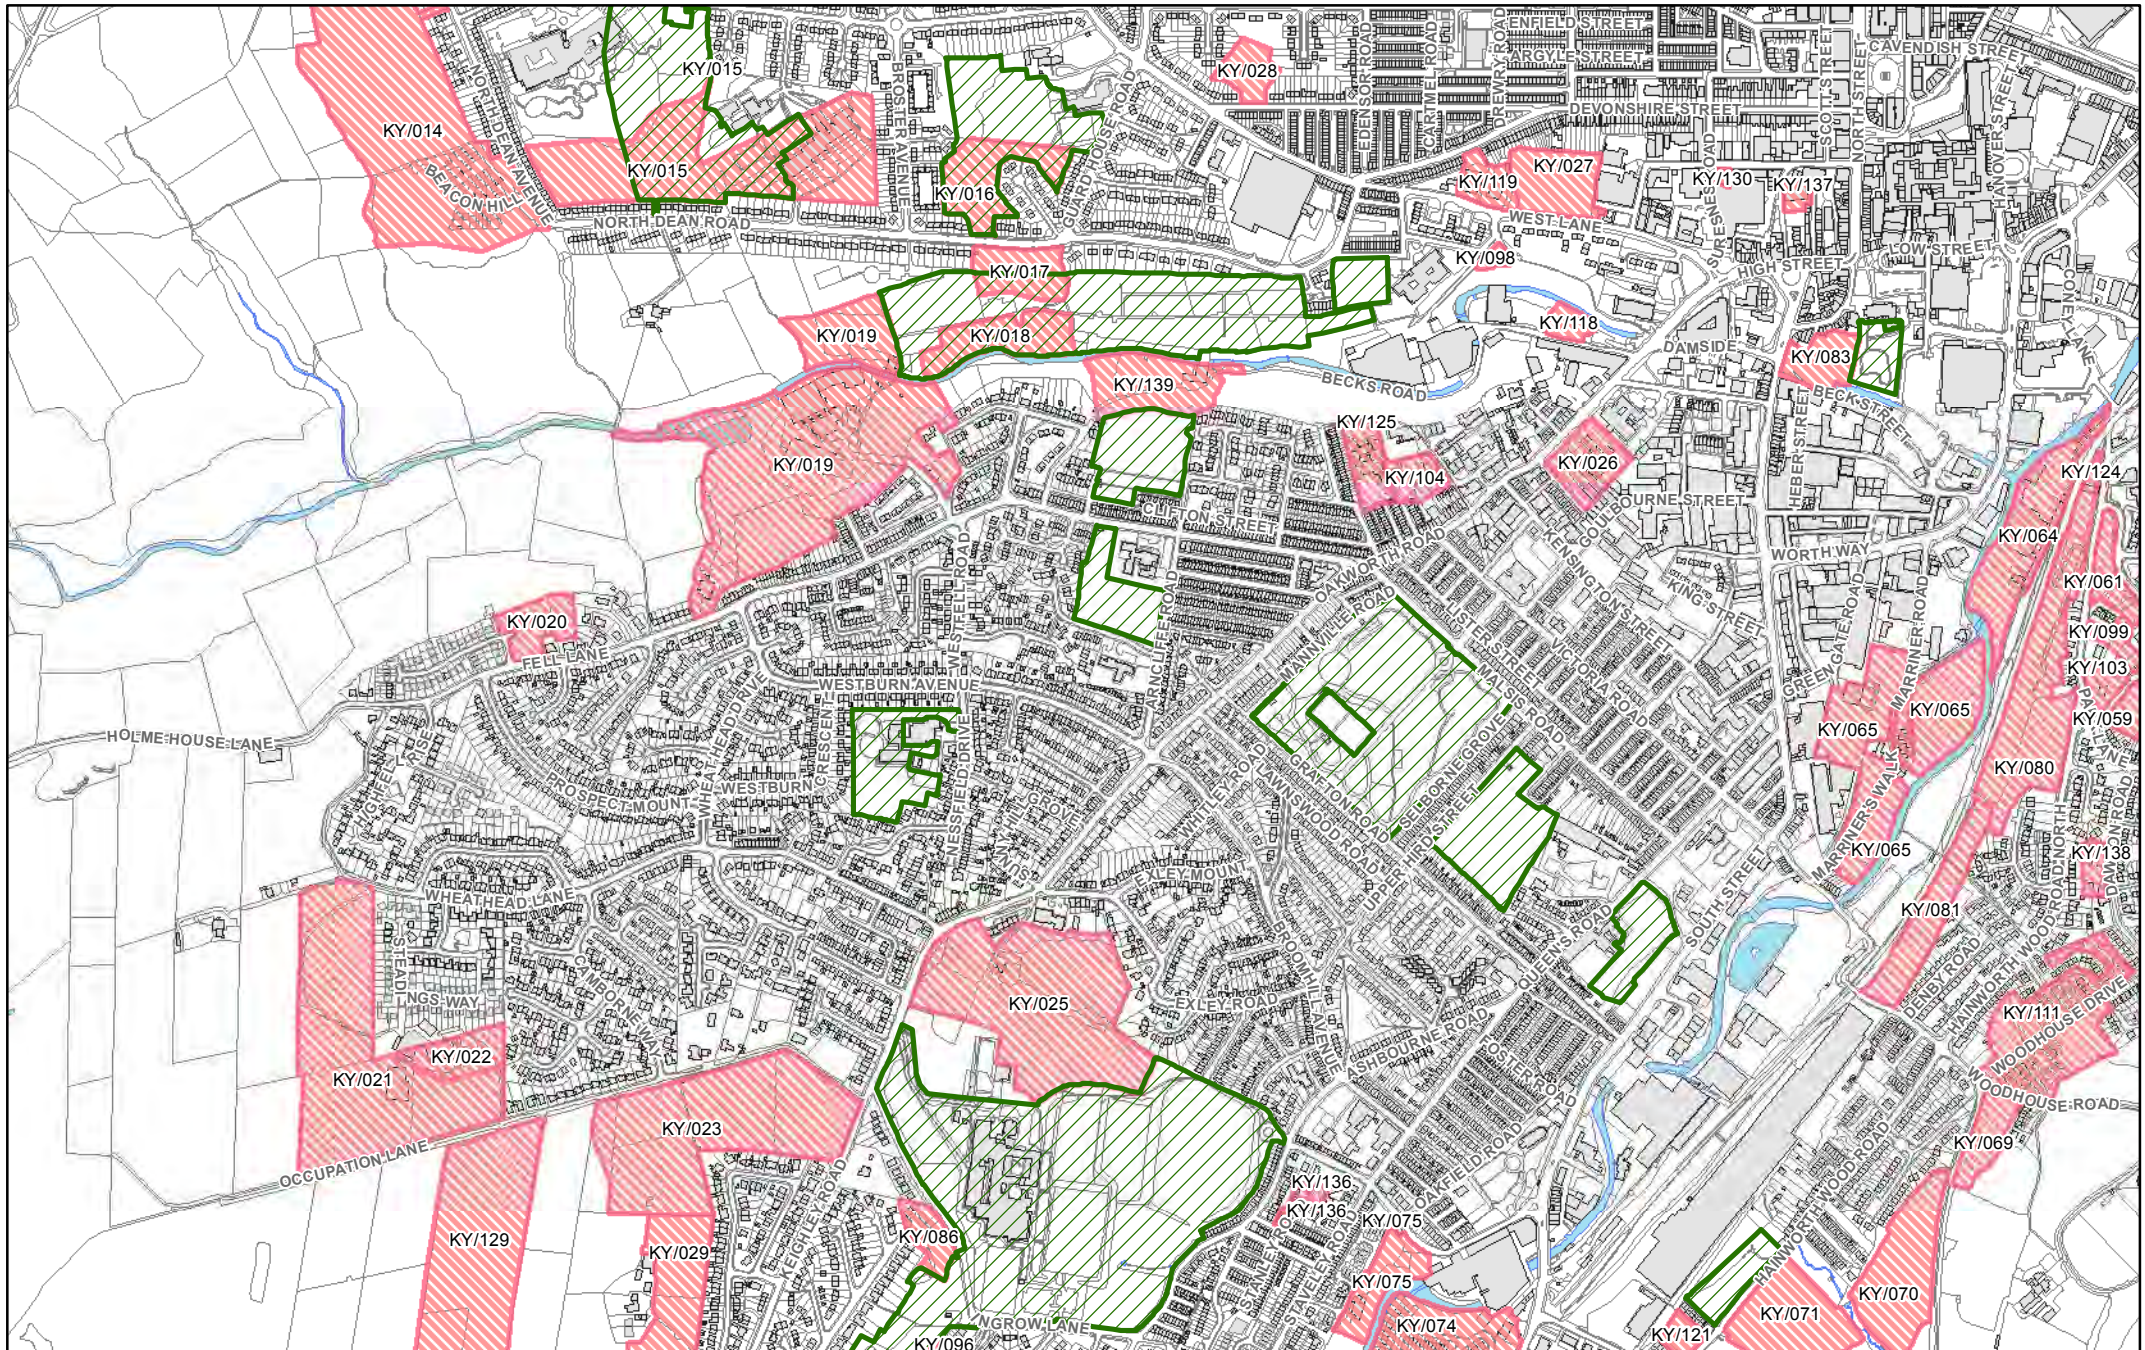

© Crown copyright and database rights 2016 Ordnance Survey 0100019304

Sheet 44

- GreenSpaces
- Possible Development Sites