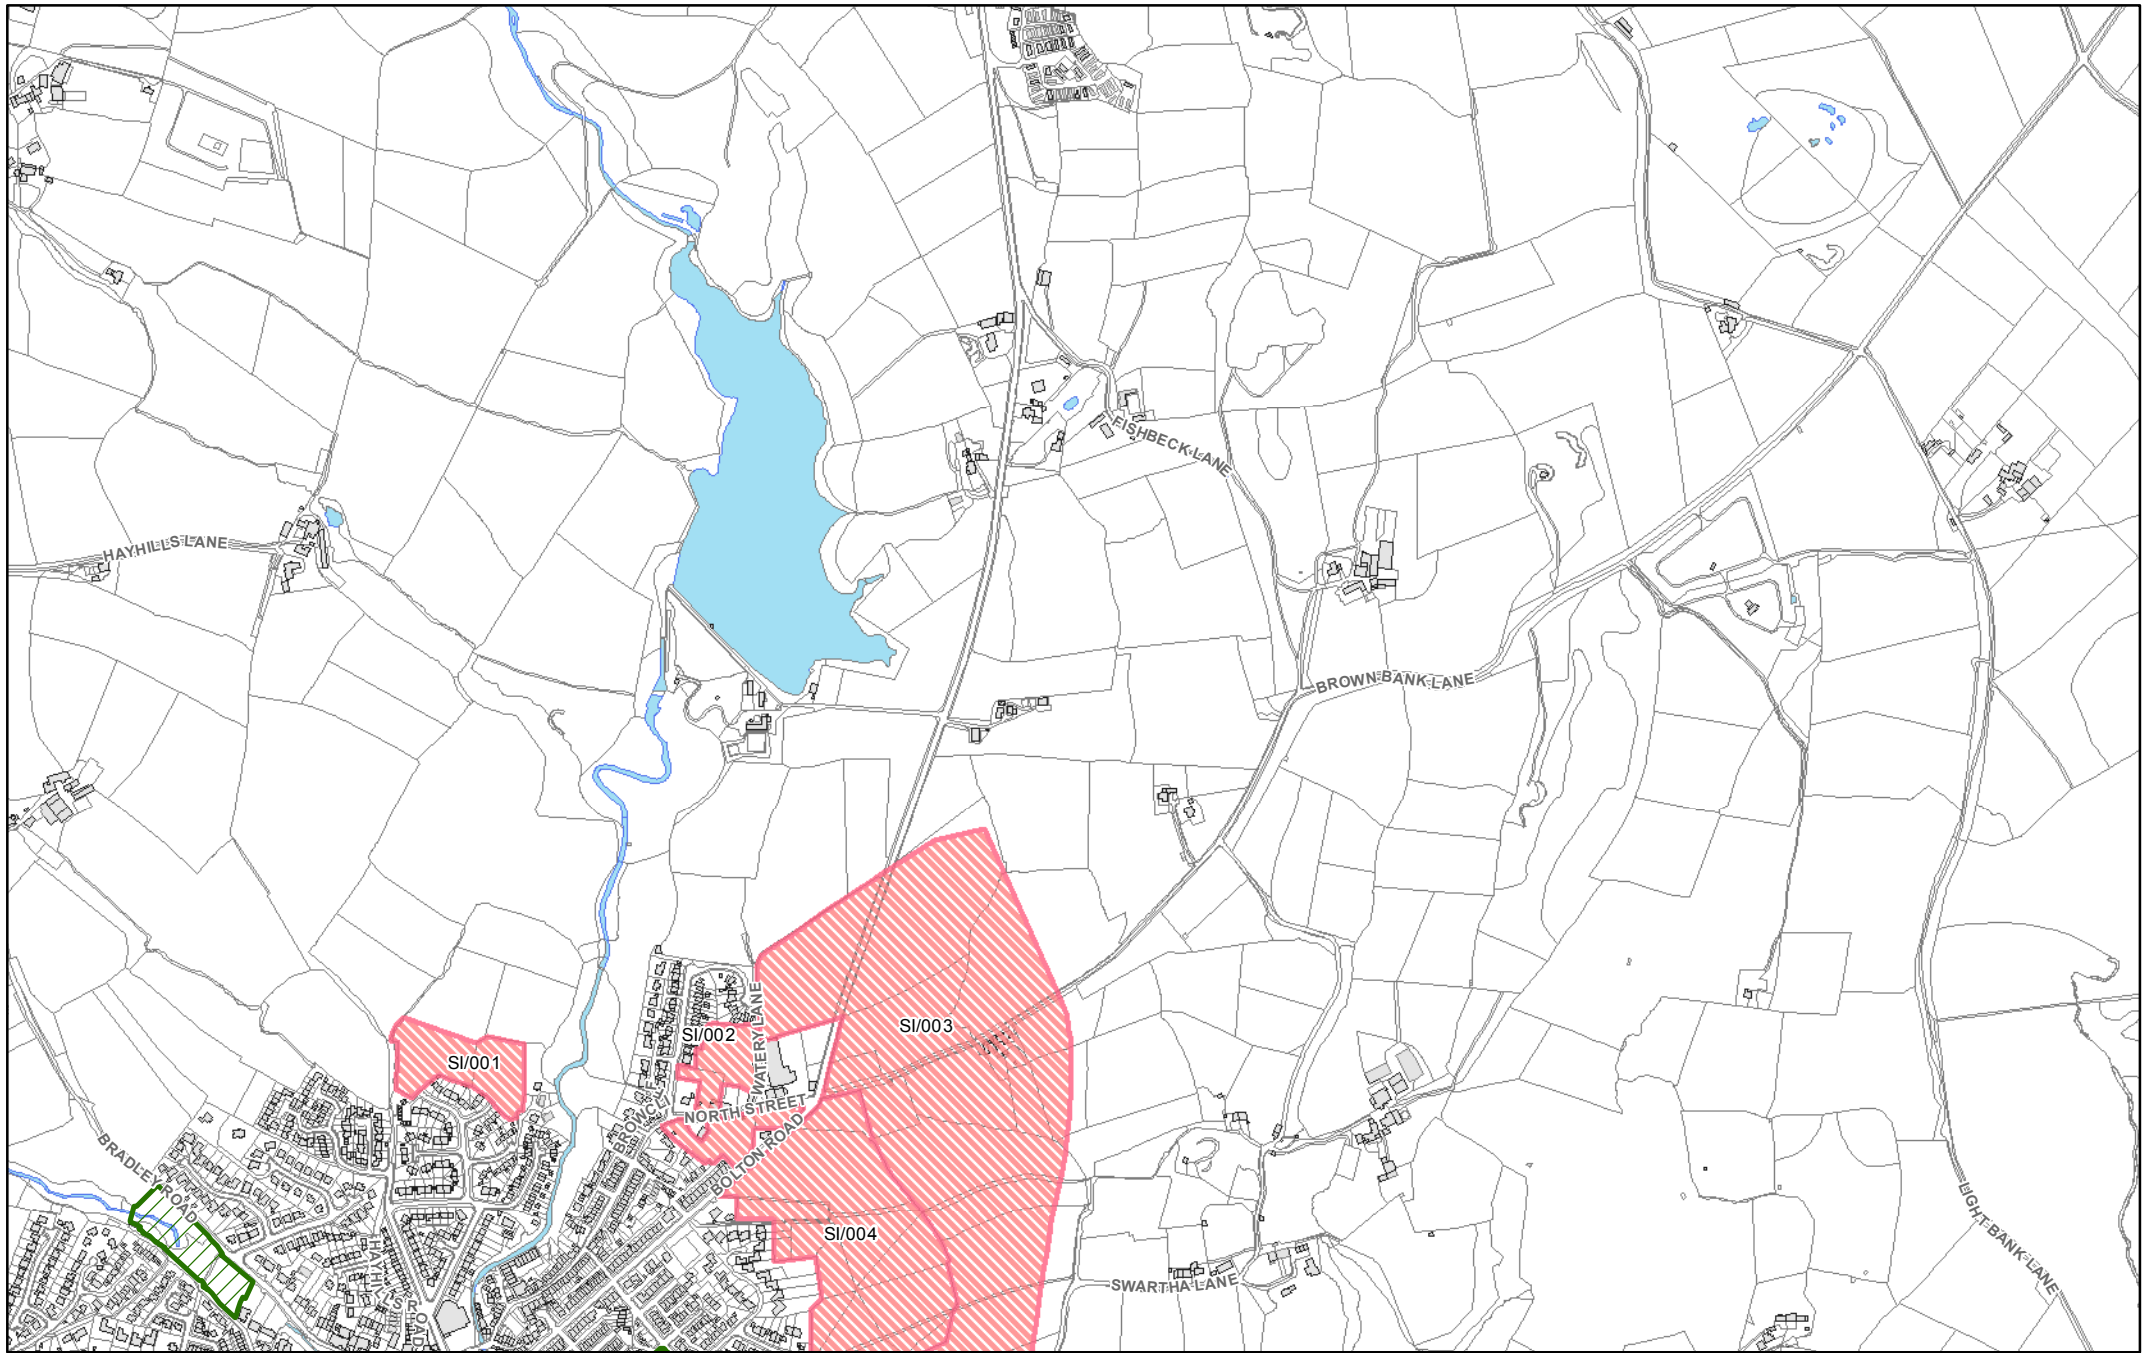

They show in more detail, the location of land identified as possible development sites referenced in the tables within the Sub Area documents and show the current boundaries of greenspaces as identified in the Replacement Unitary Development Plan.

All maps have been produced with the permission of and under licence to the Ordnance Survey and are at 1:10,000 scale.

**26** Map location - with sheet number

**District sub areas**

- Airedale
- Bradford
- Pennine Towns
- Wharfedale

Authority Boundary

© Crown copyright and database rights 2016 Ordnance Survey 0100019304