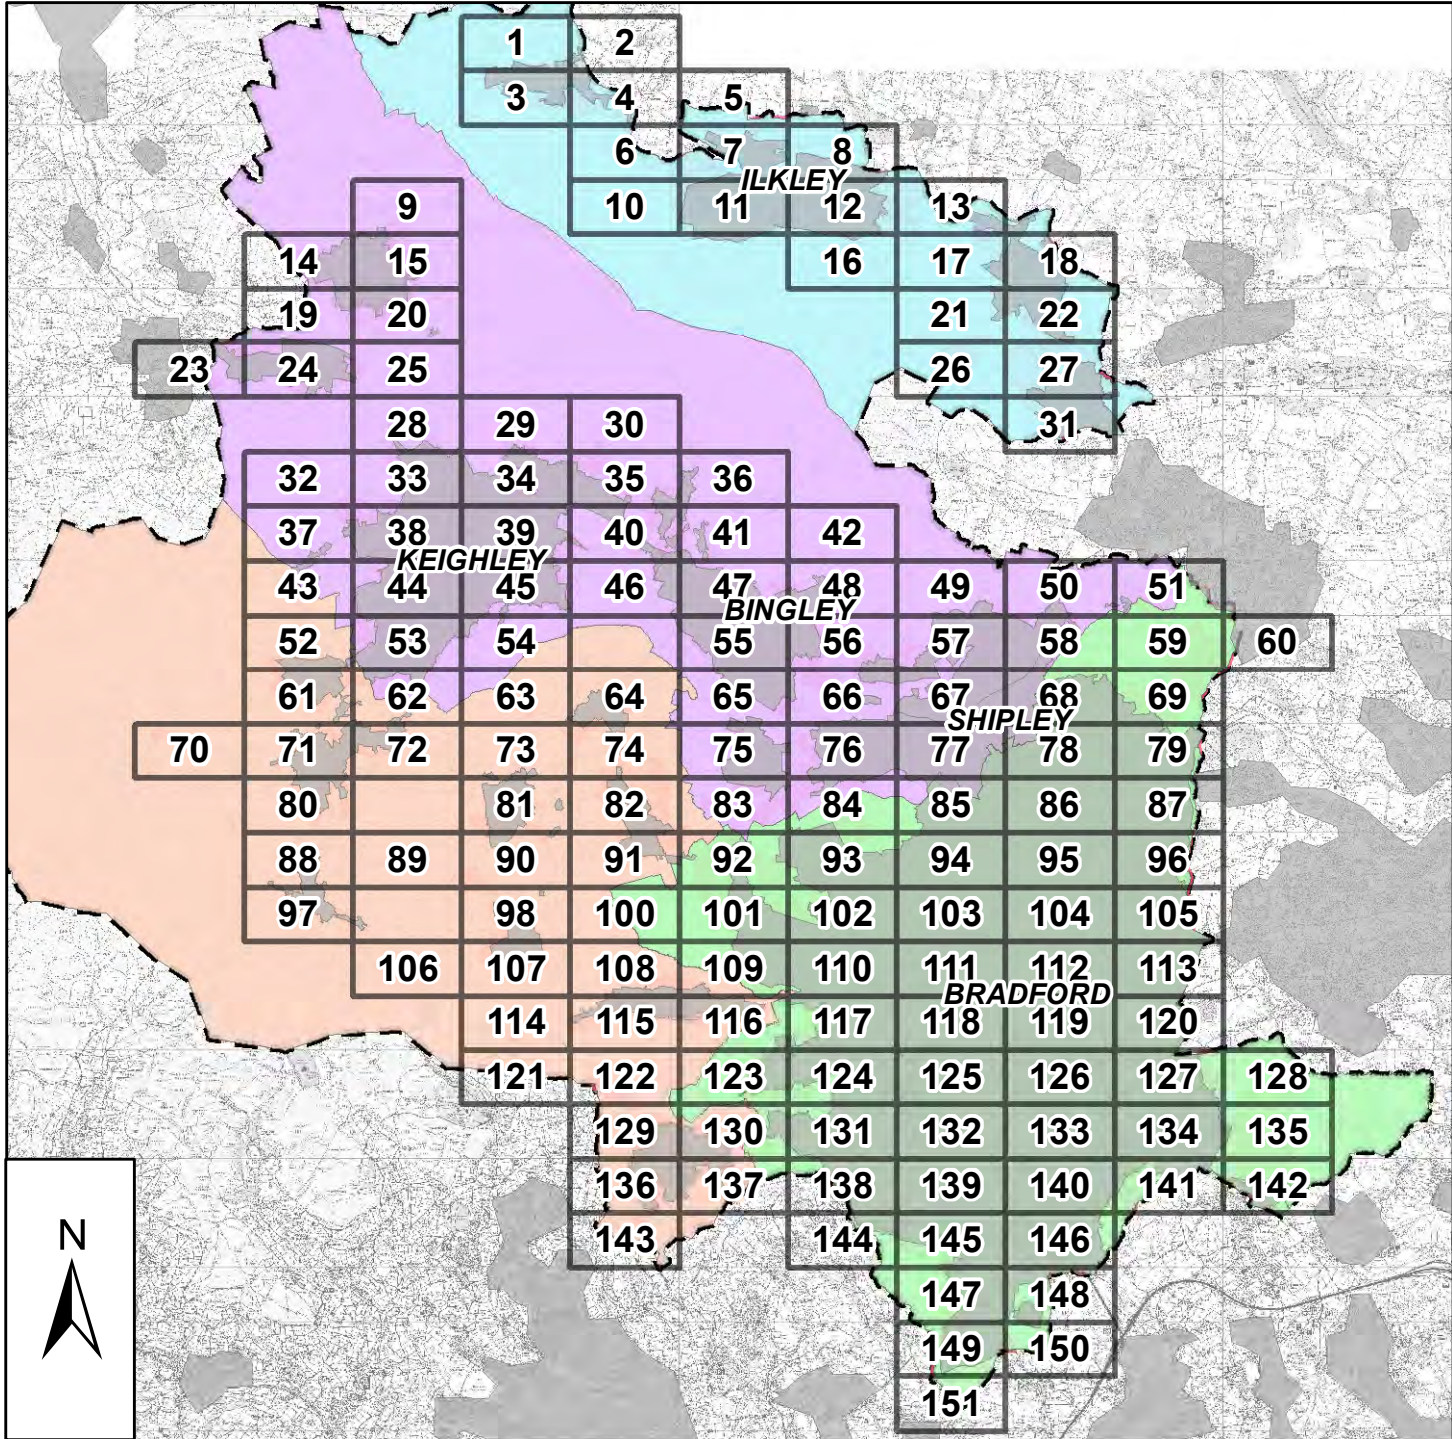

26 Map location - with sheet number

District sub areas

- Airedale
- Bradford
- Pennine Towns
- Wharfedale

Authority Boundary