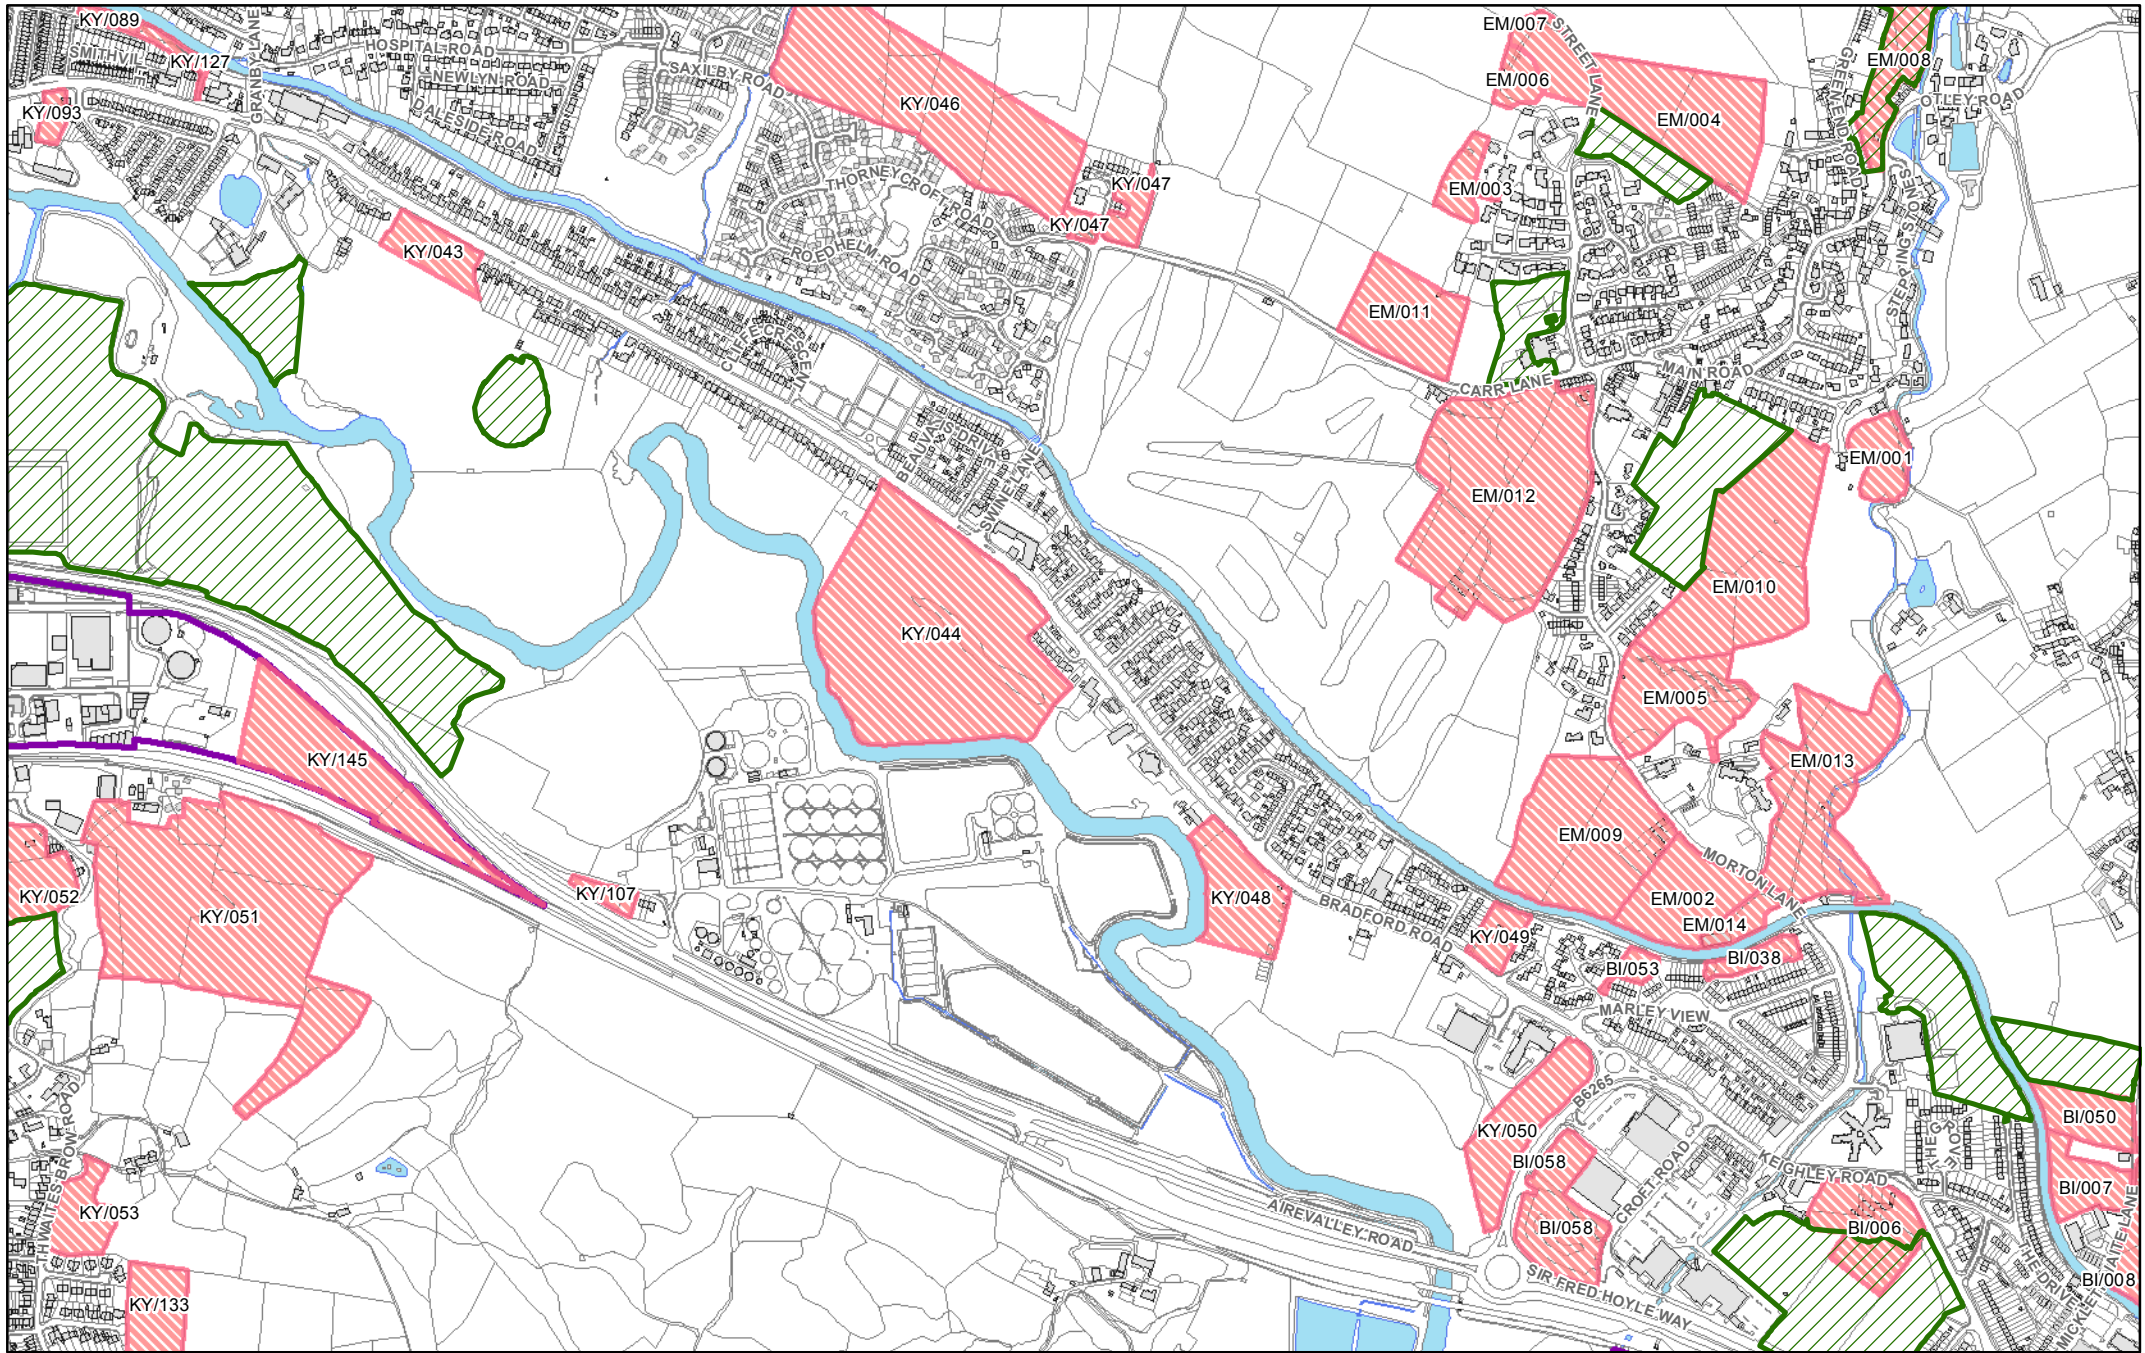

© Crown copyright and database rights 2016 Ordnance Survey 0100019304

Sheet 40

- GreenSpaces
- Possible Development Sites