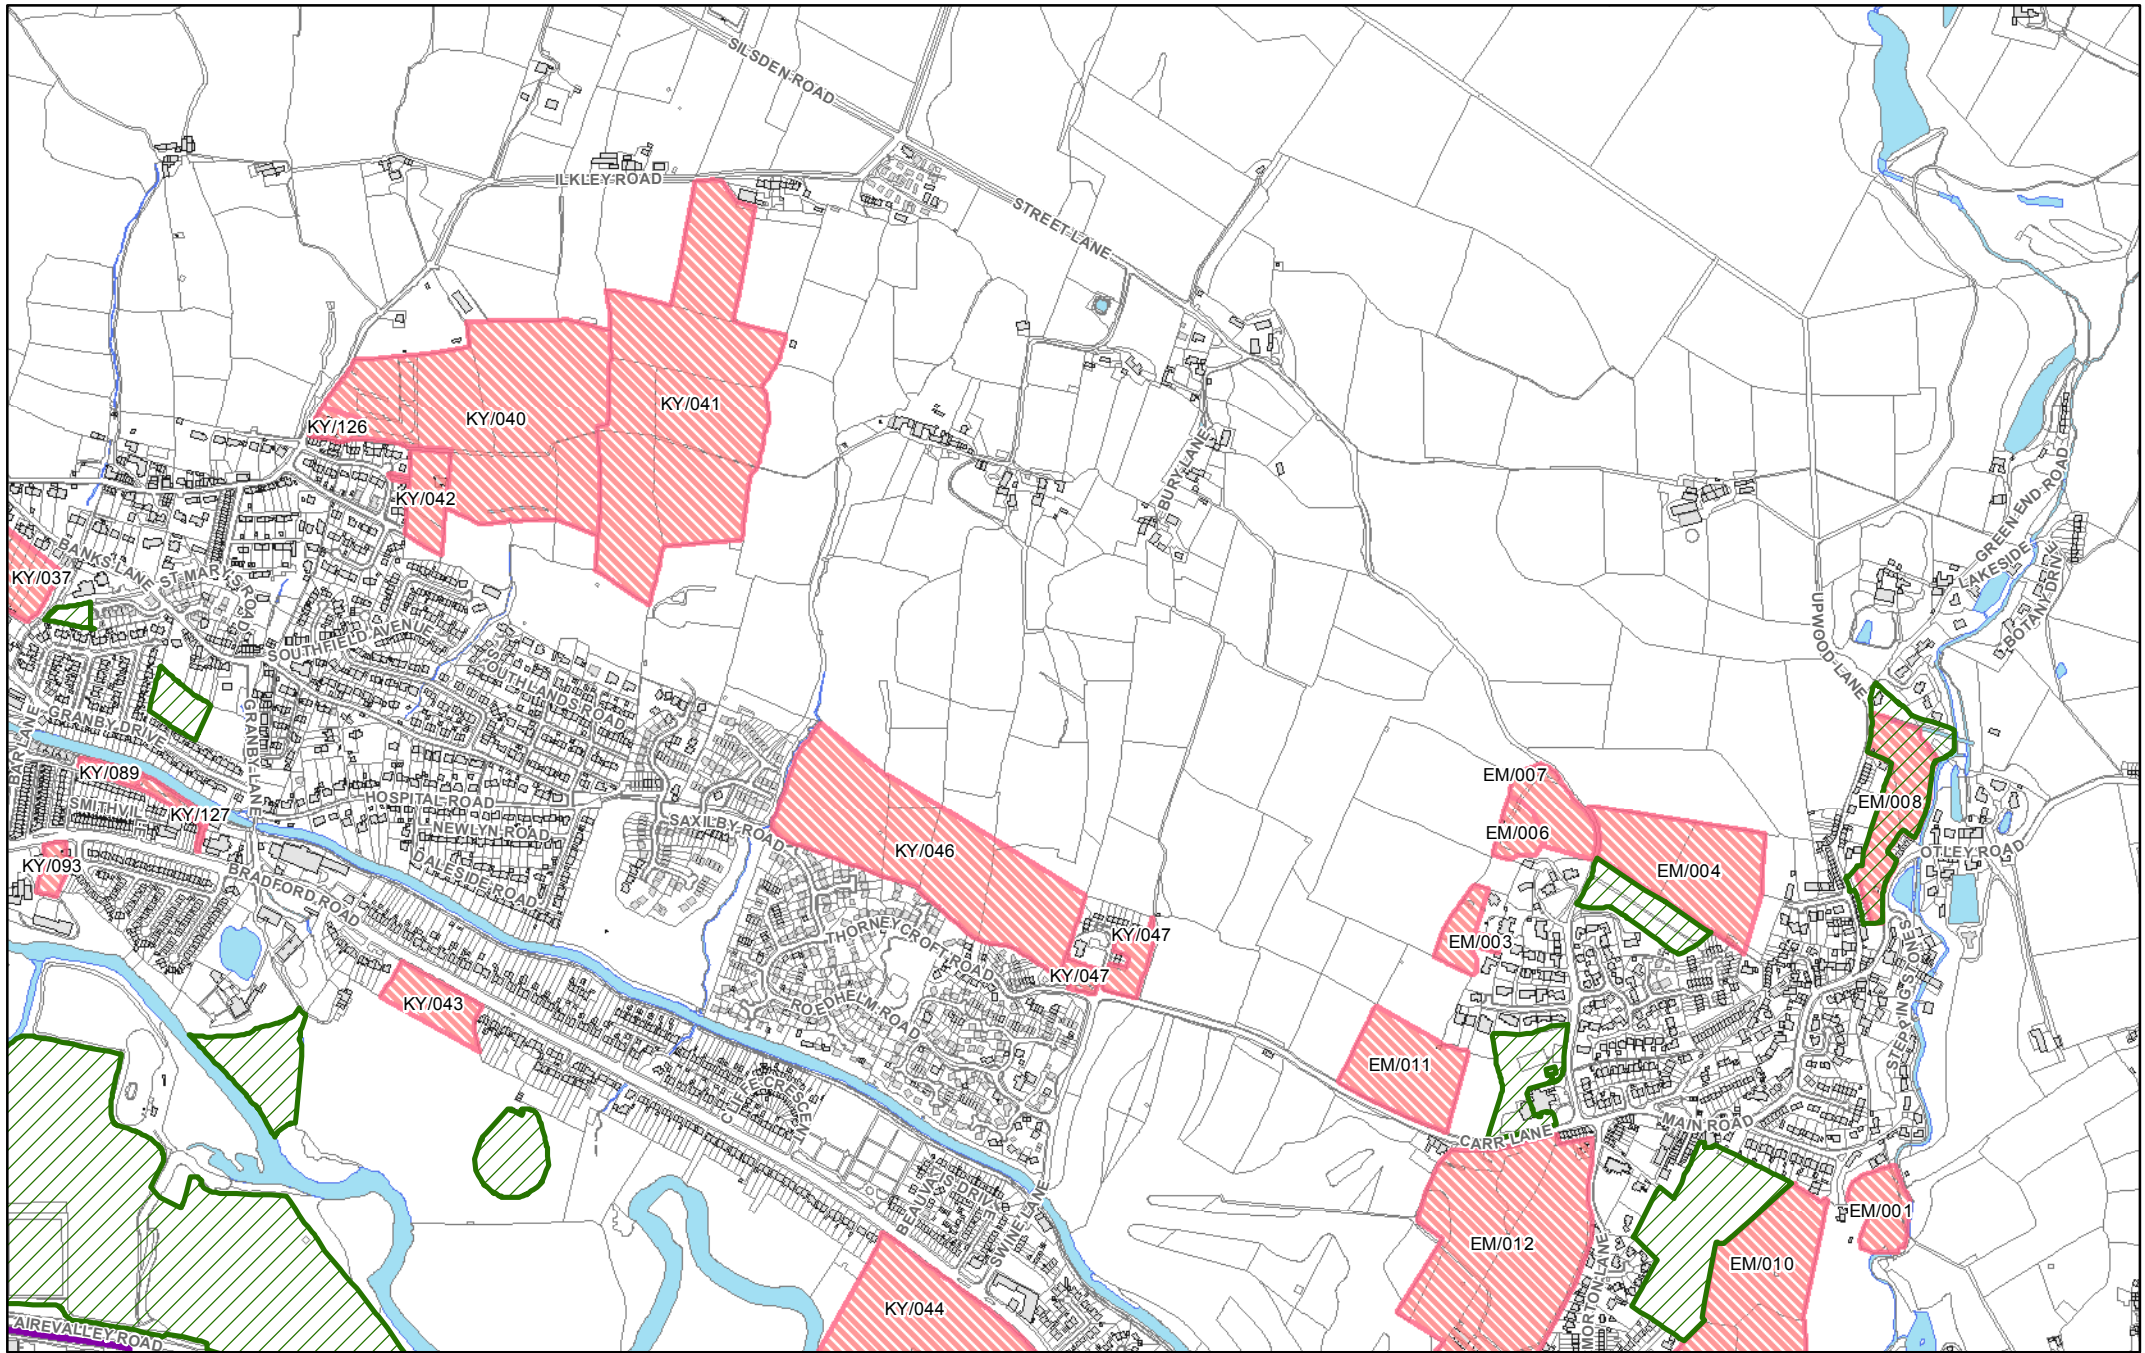

© Crown copyright and database rights 2016 Ordnance Survey 0100019304

Sheet 35

GreenSpaces
Possible Development Sites

City of Bradford MDC
www.bradford.gov.uk