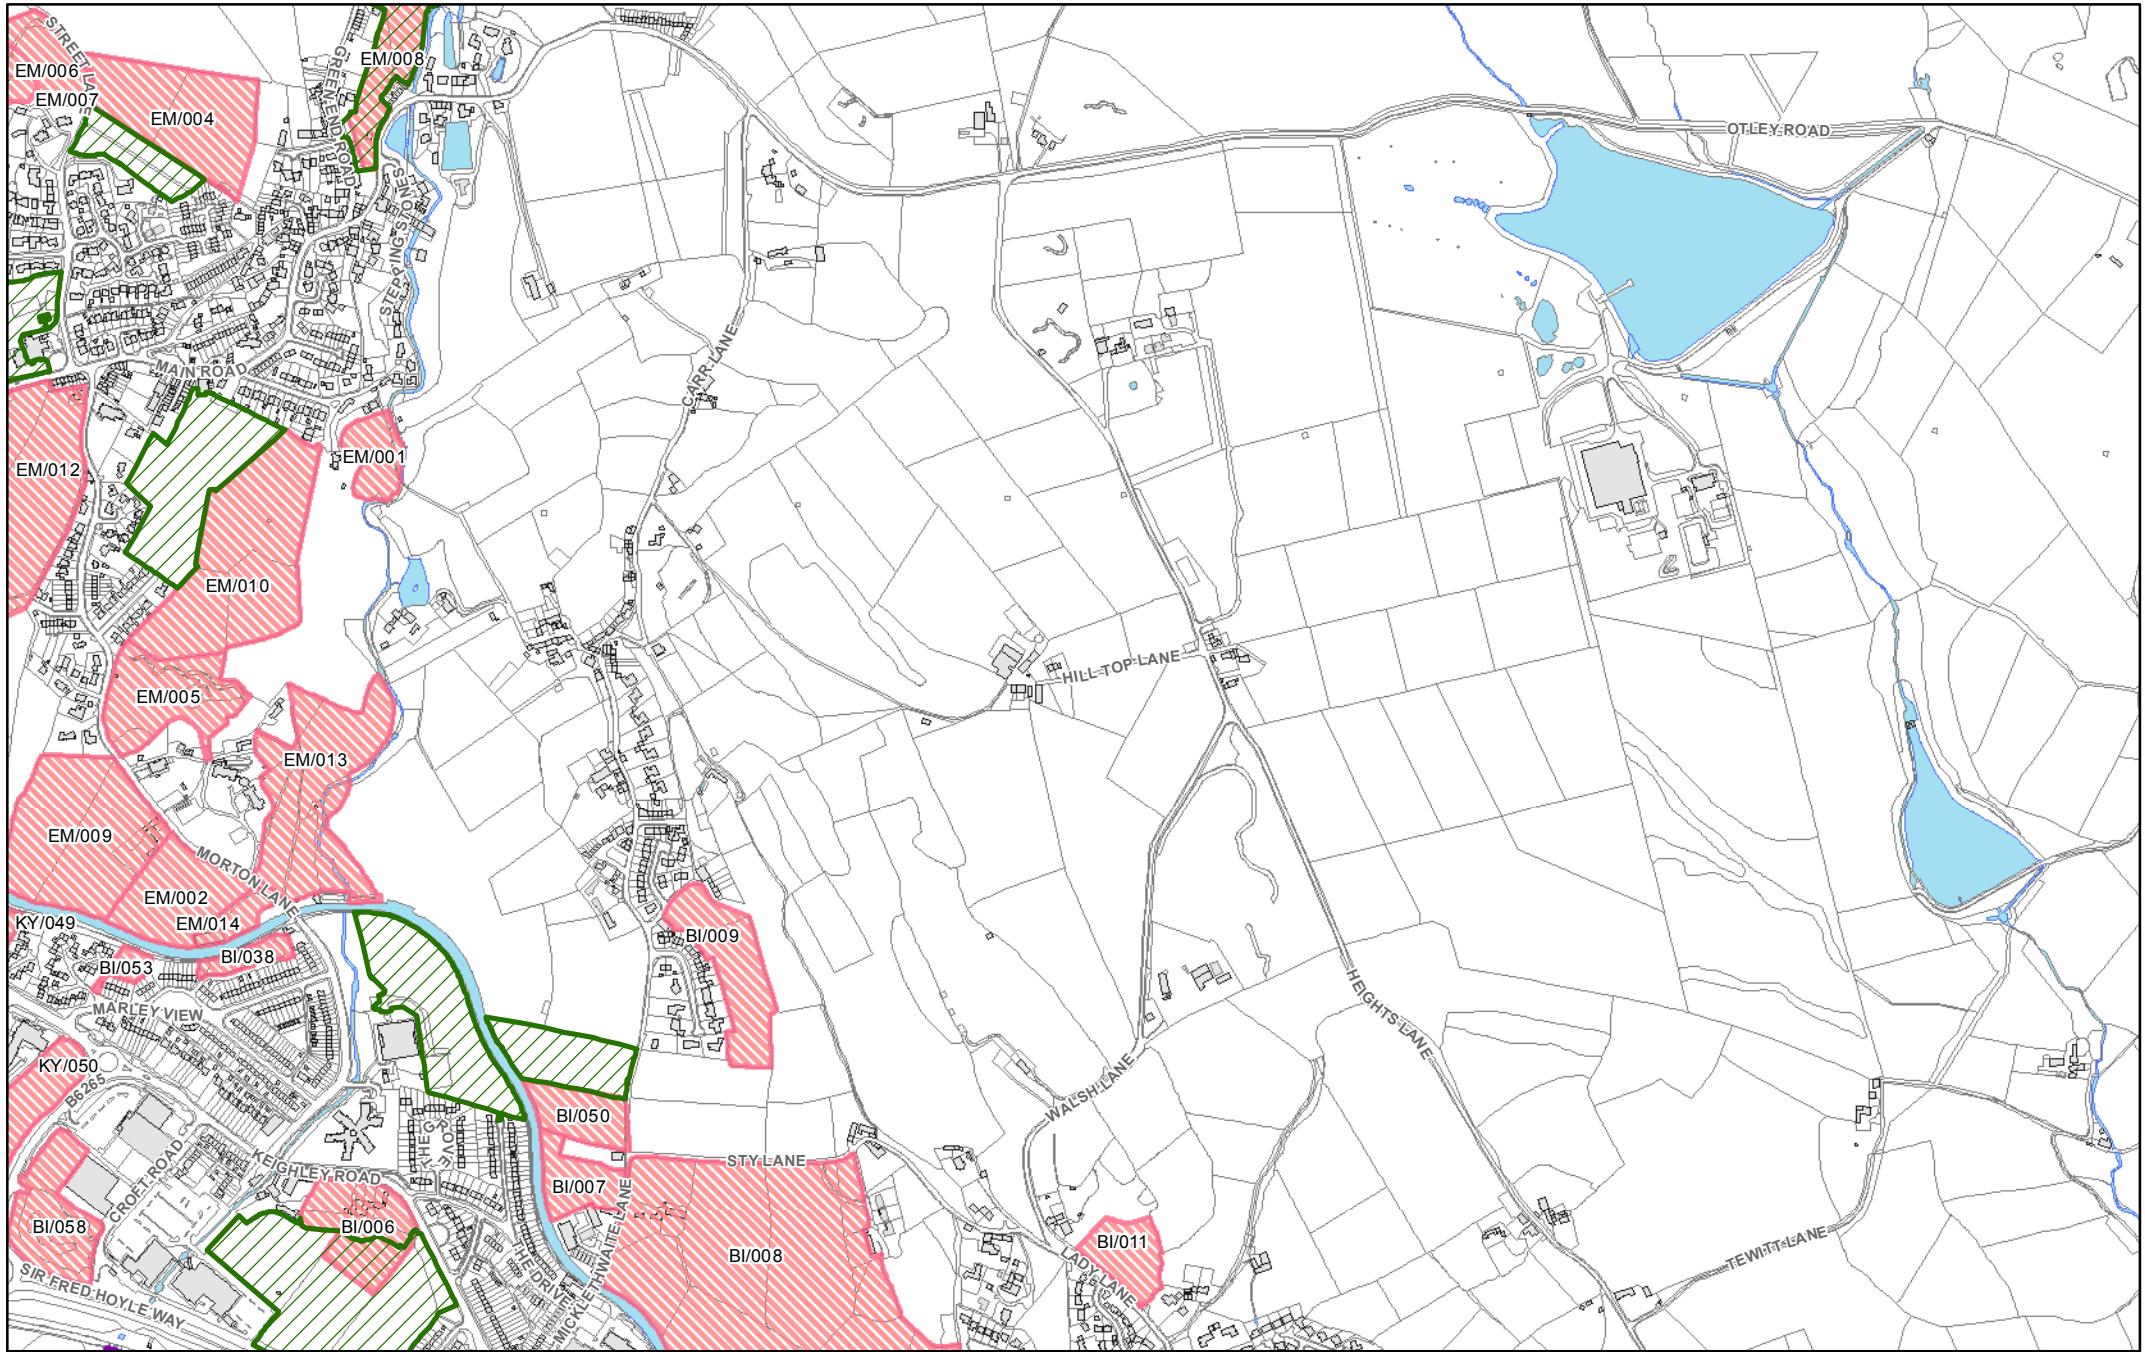

© Crown copyright and database rights 2016 Ordnance Survey 0100019304

Sheet 41

- GreenSpaces
- Possible Development Sites