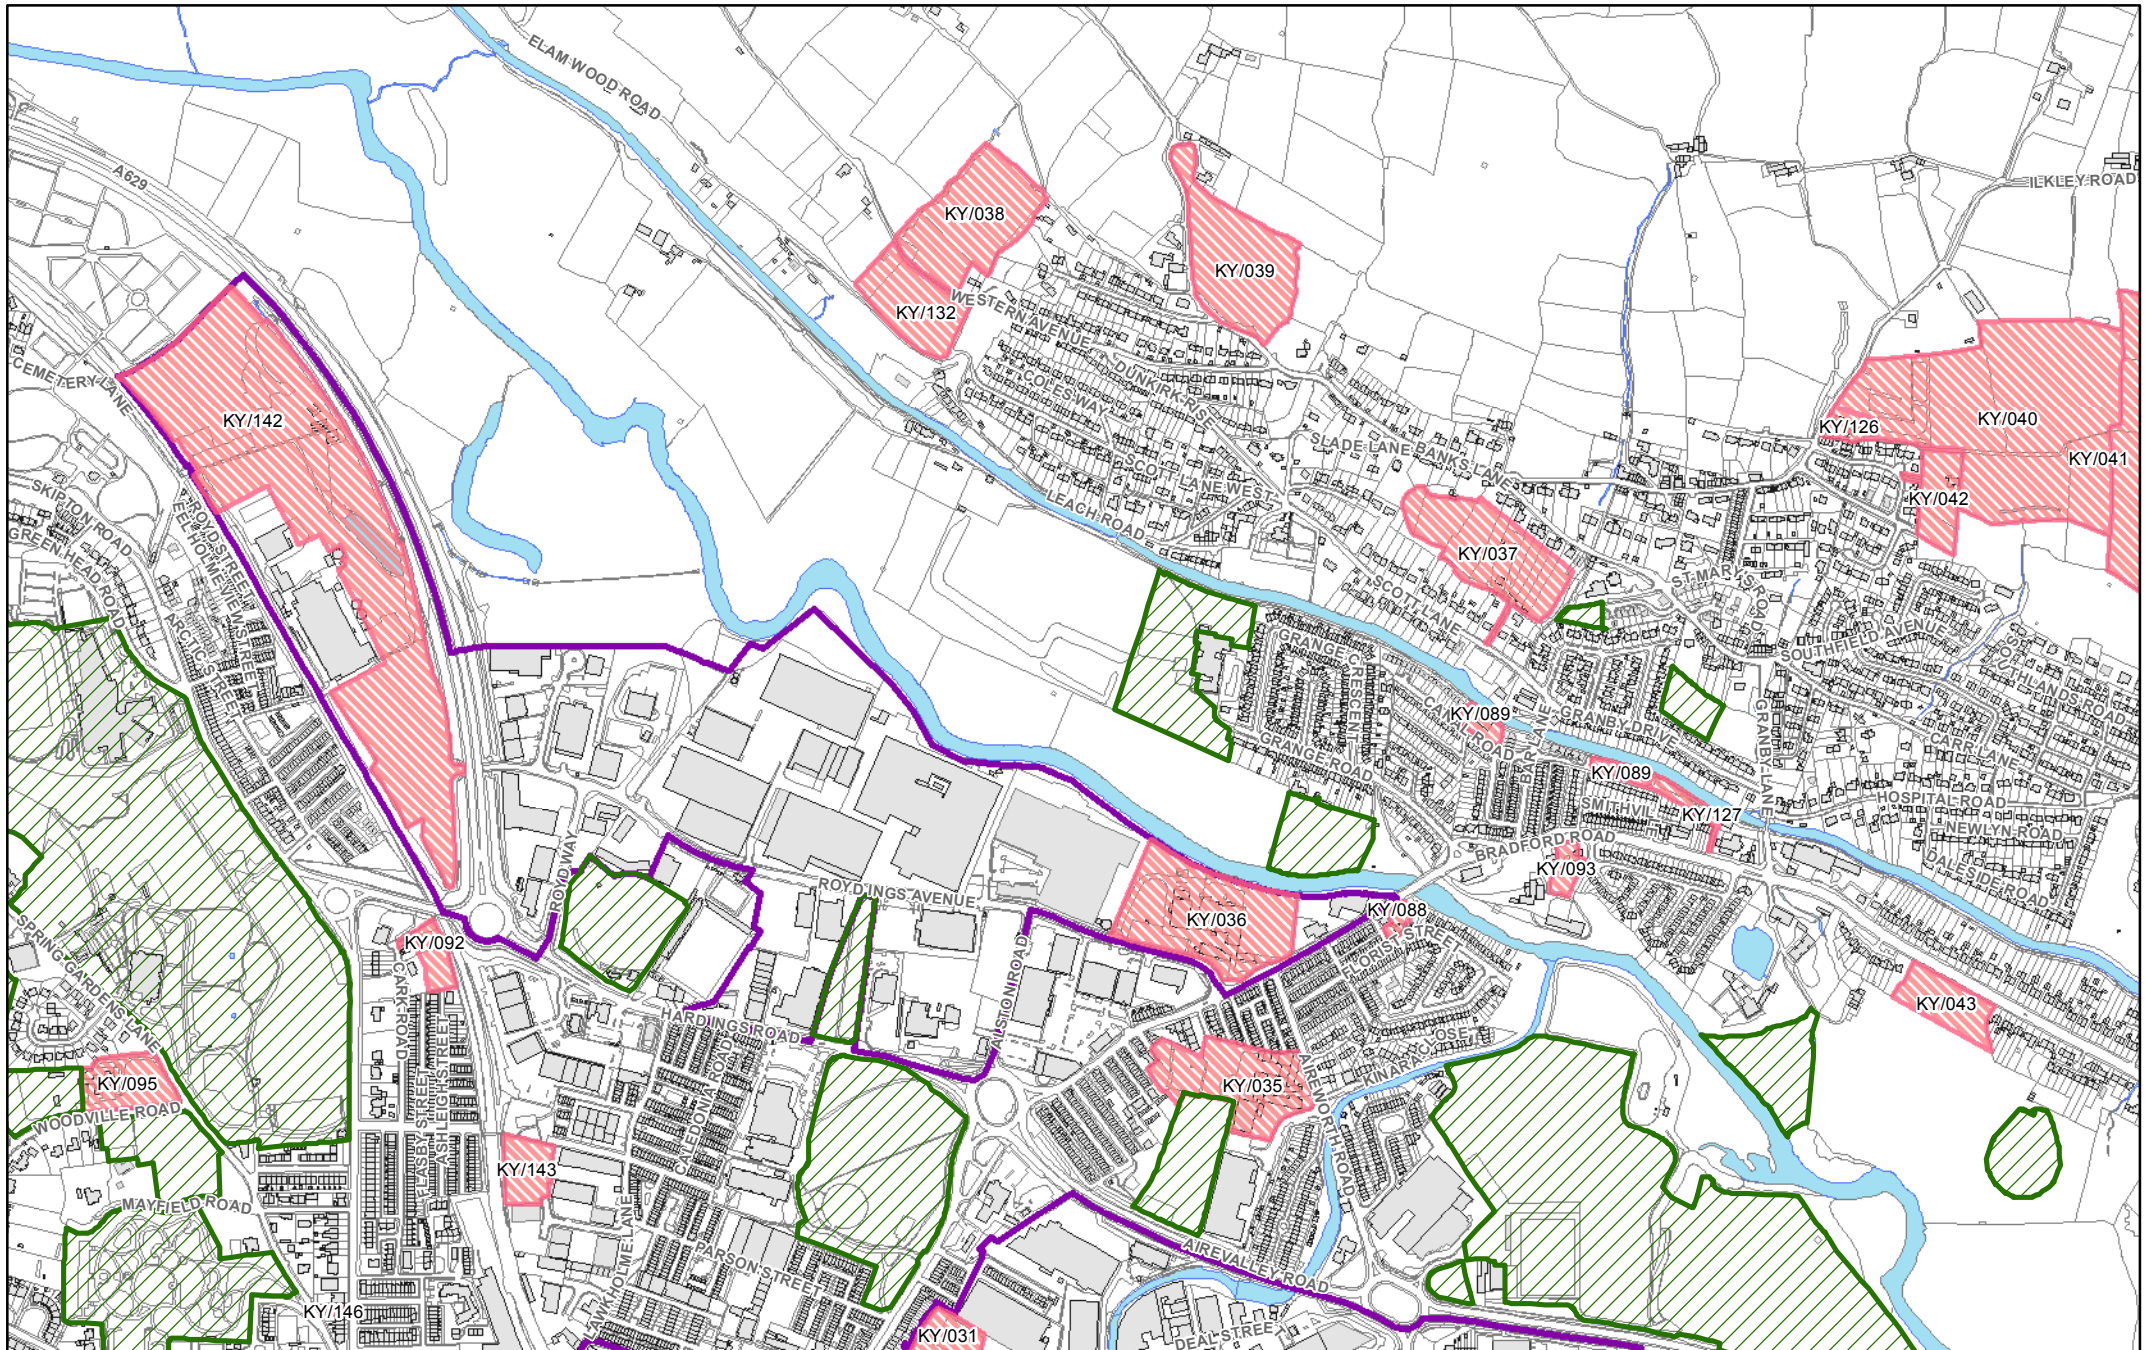

© Crown copyright and database rights 2016 Ordnance Survey 0100019304

Sheet 34

- GreenSpaces
- Possible Development Sites