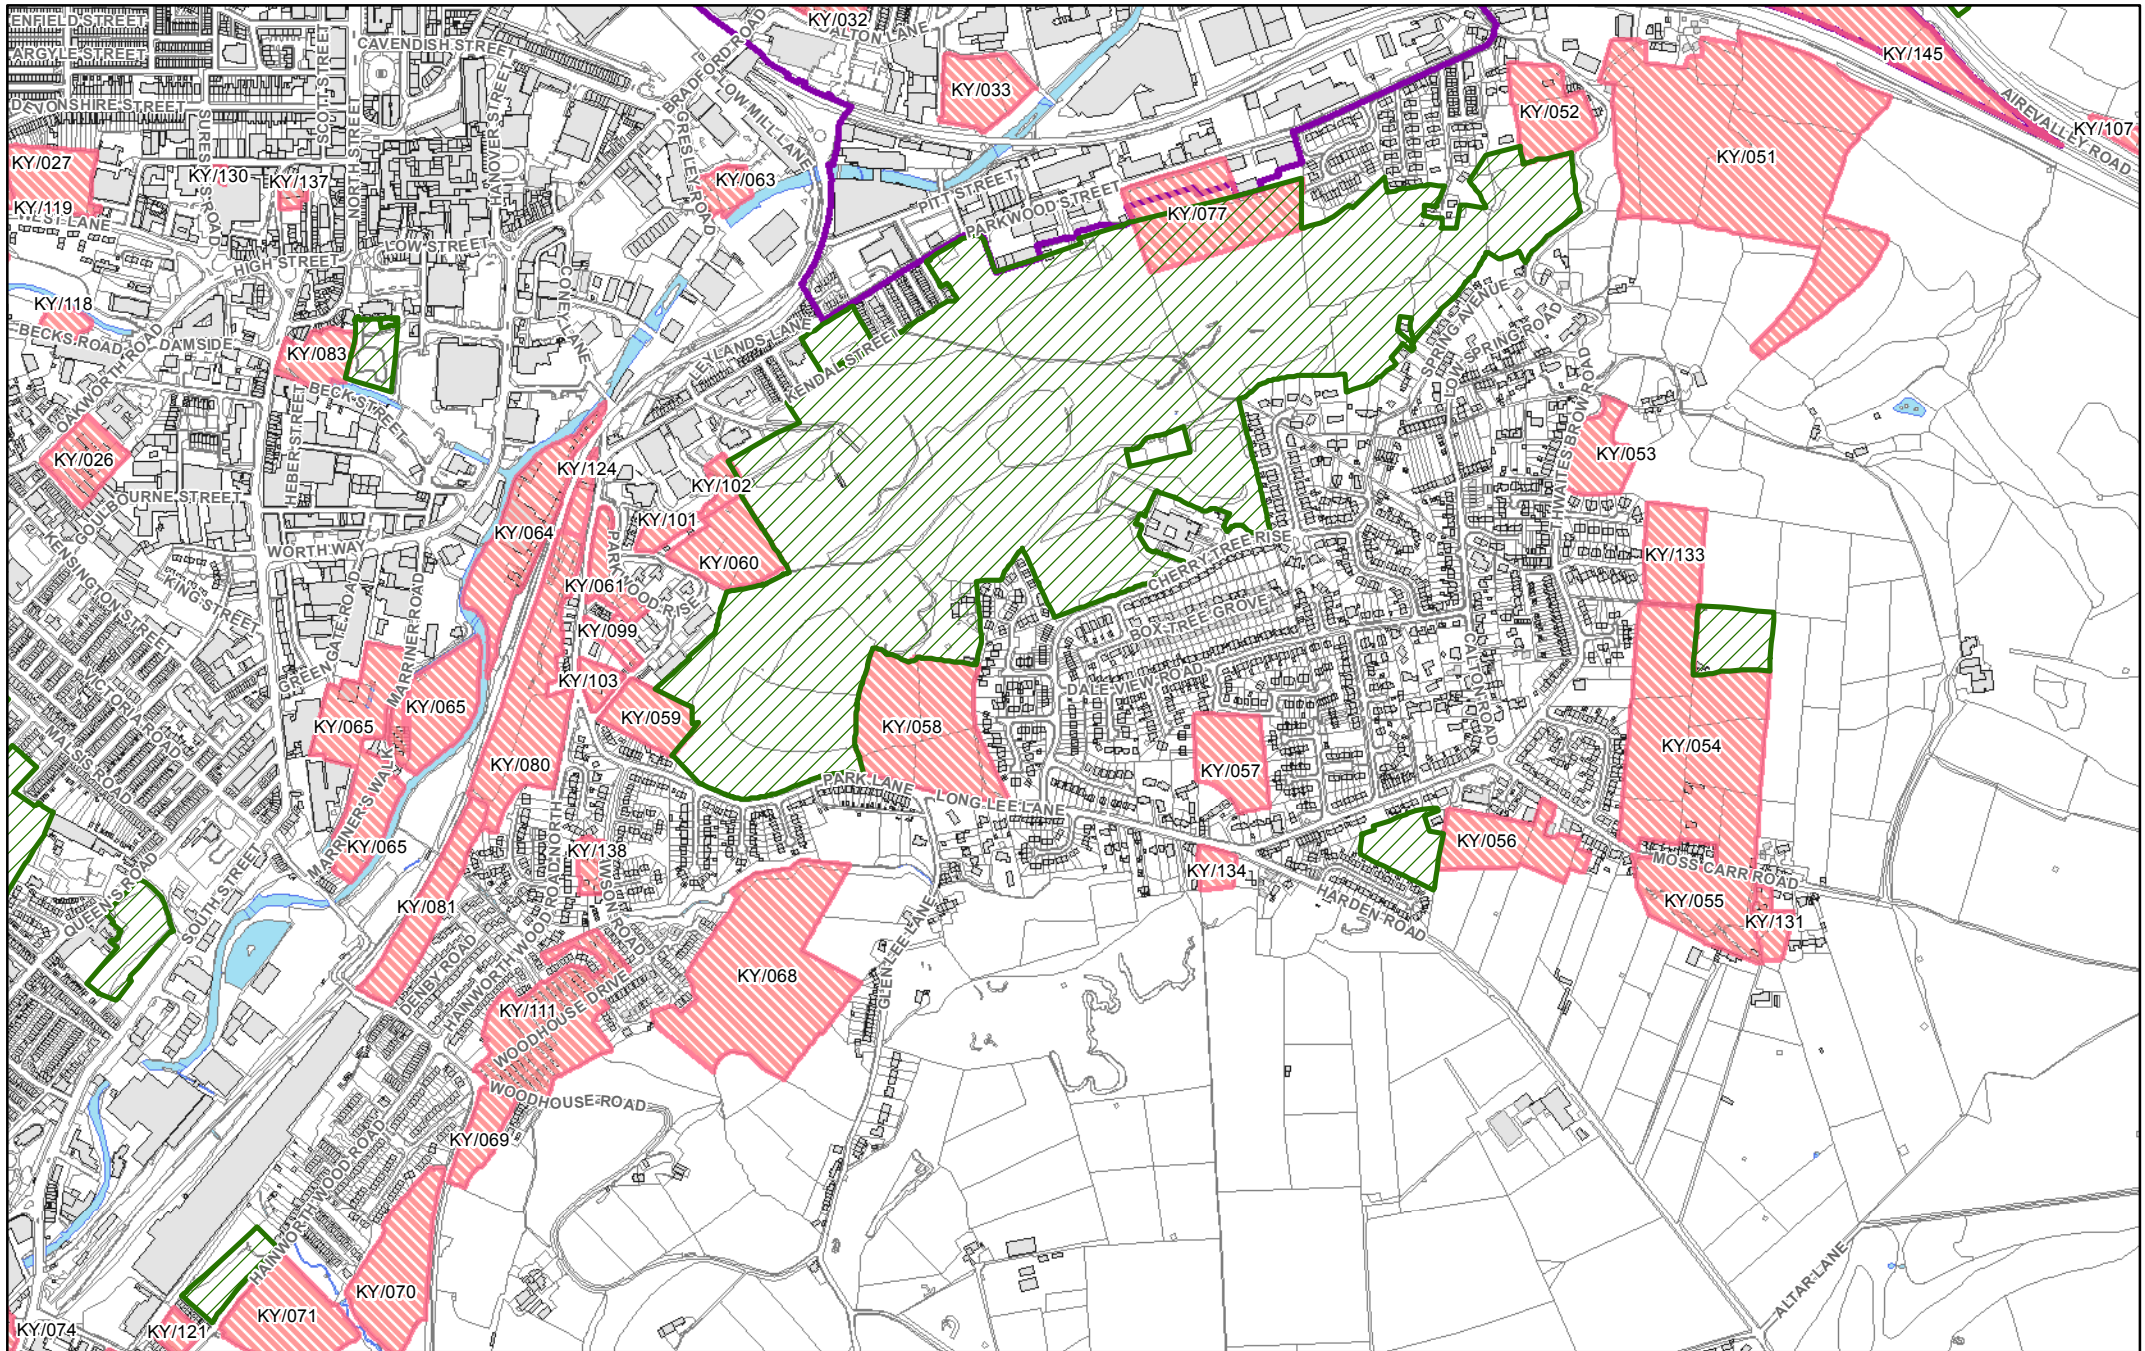

© Crown copyright and database rights 2016 Ordnance Survey 0100019304

Sheet 45

- GreenSpaces
- Possible Development Sites