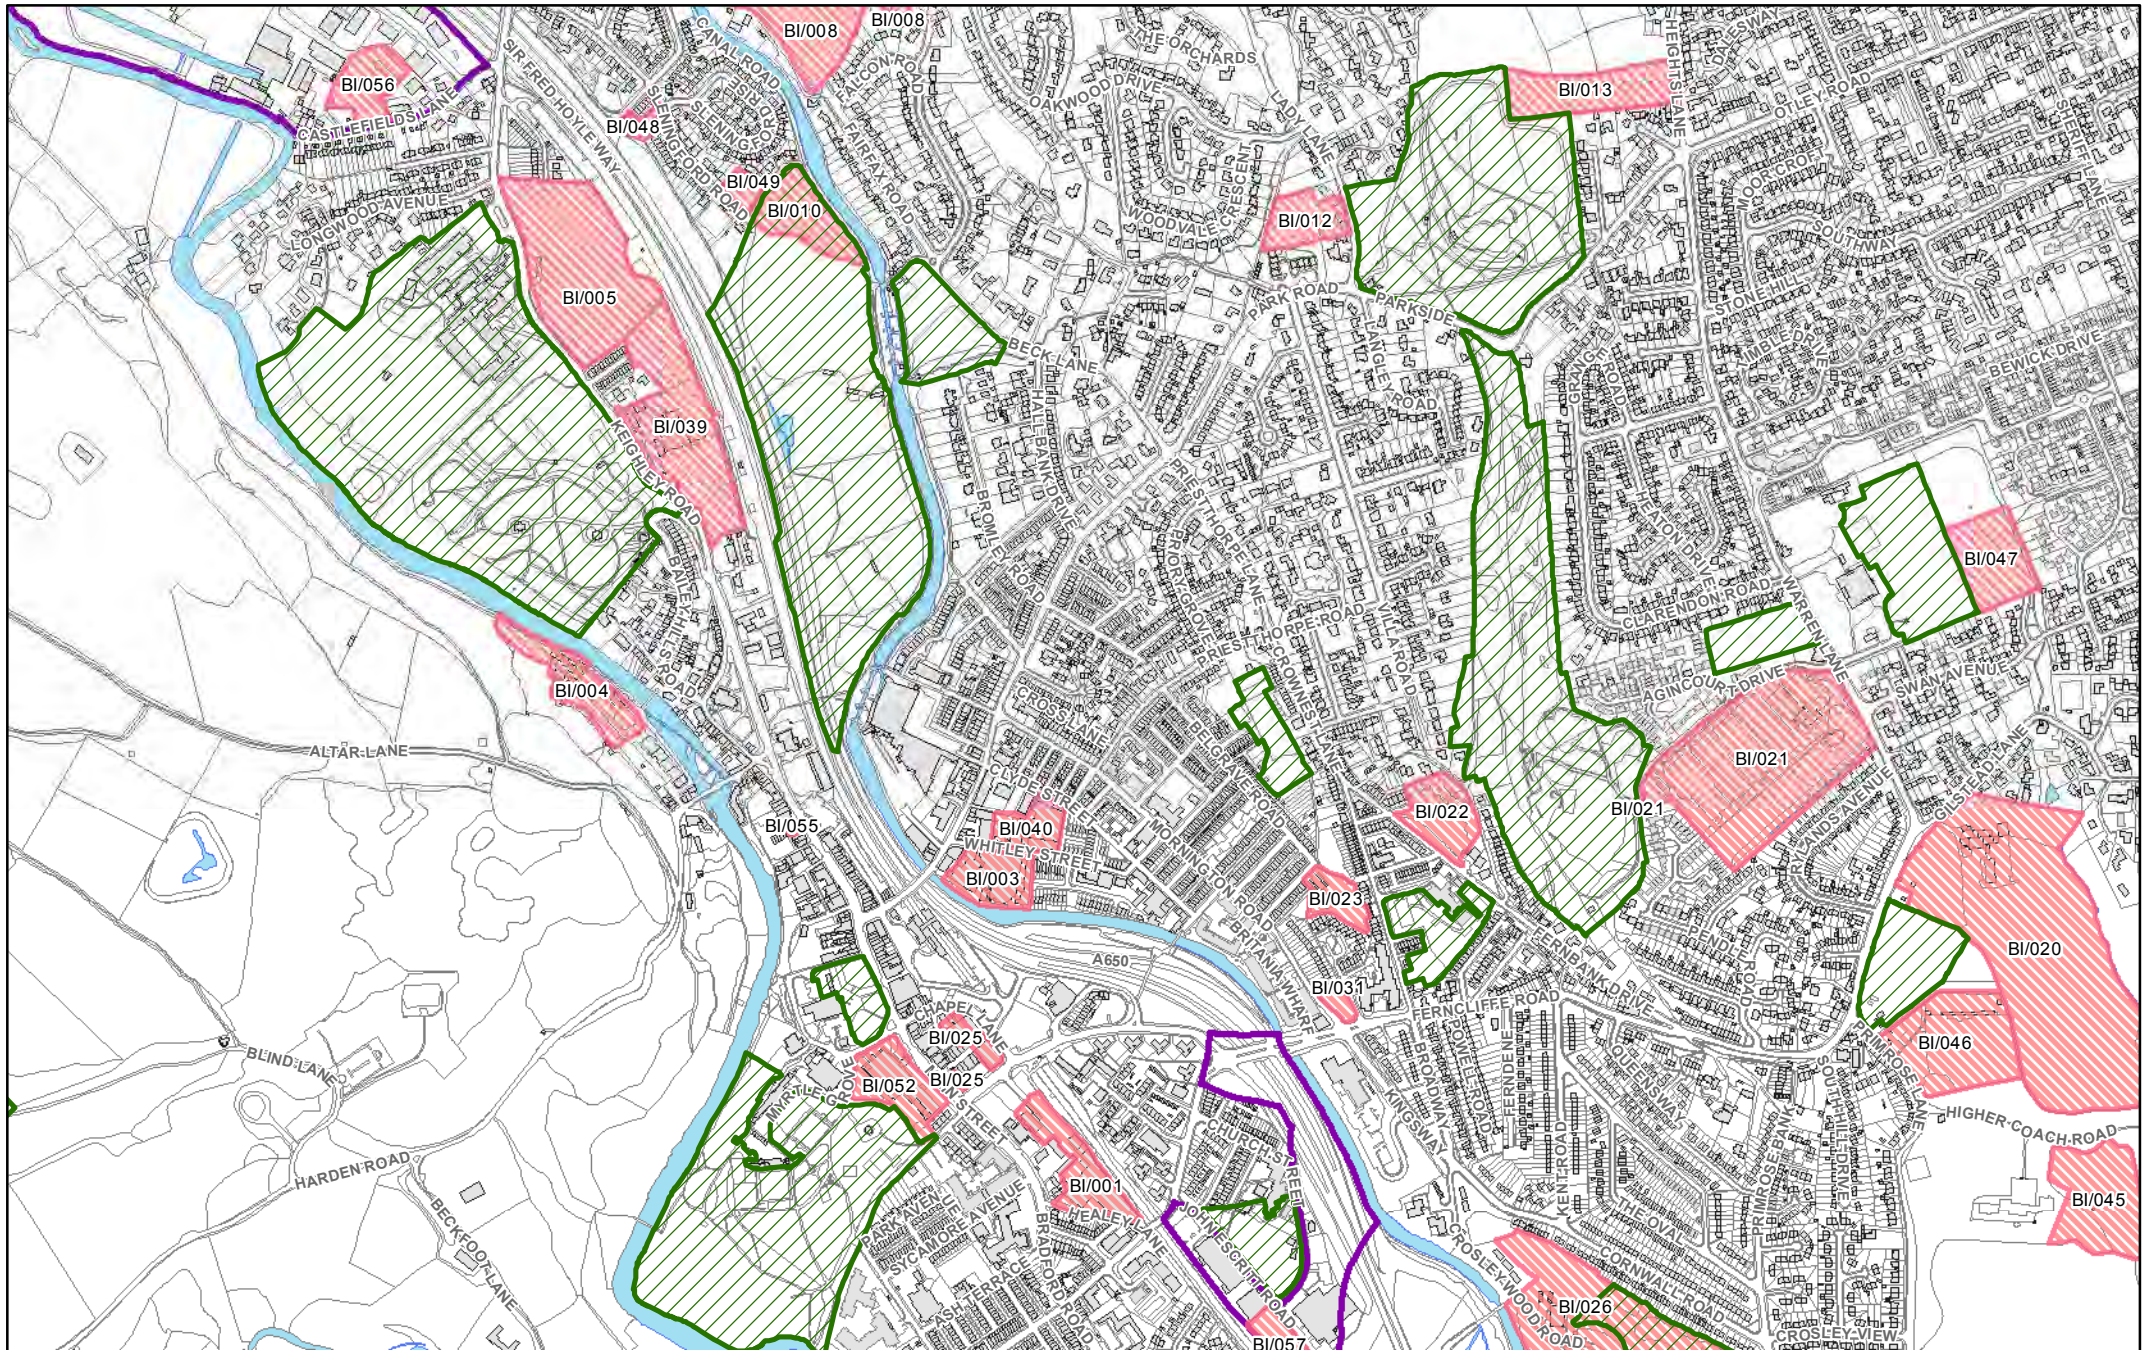

# Sheet 51

-  GreenSpaces
-  Possible Development Sites

© Crown copyright and database rights 2016 Ordnance Survey 0100019304

Sheet 52

-  GreenSpaces
-  Possible Development Sites

© Crown copyright and database rights 2016 Ordnance Survey 0100019304