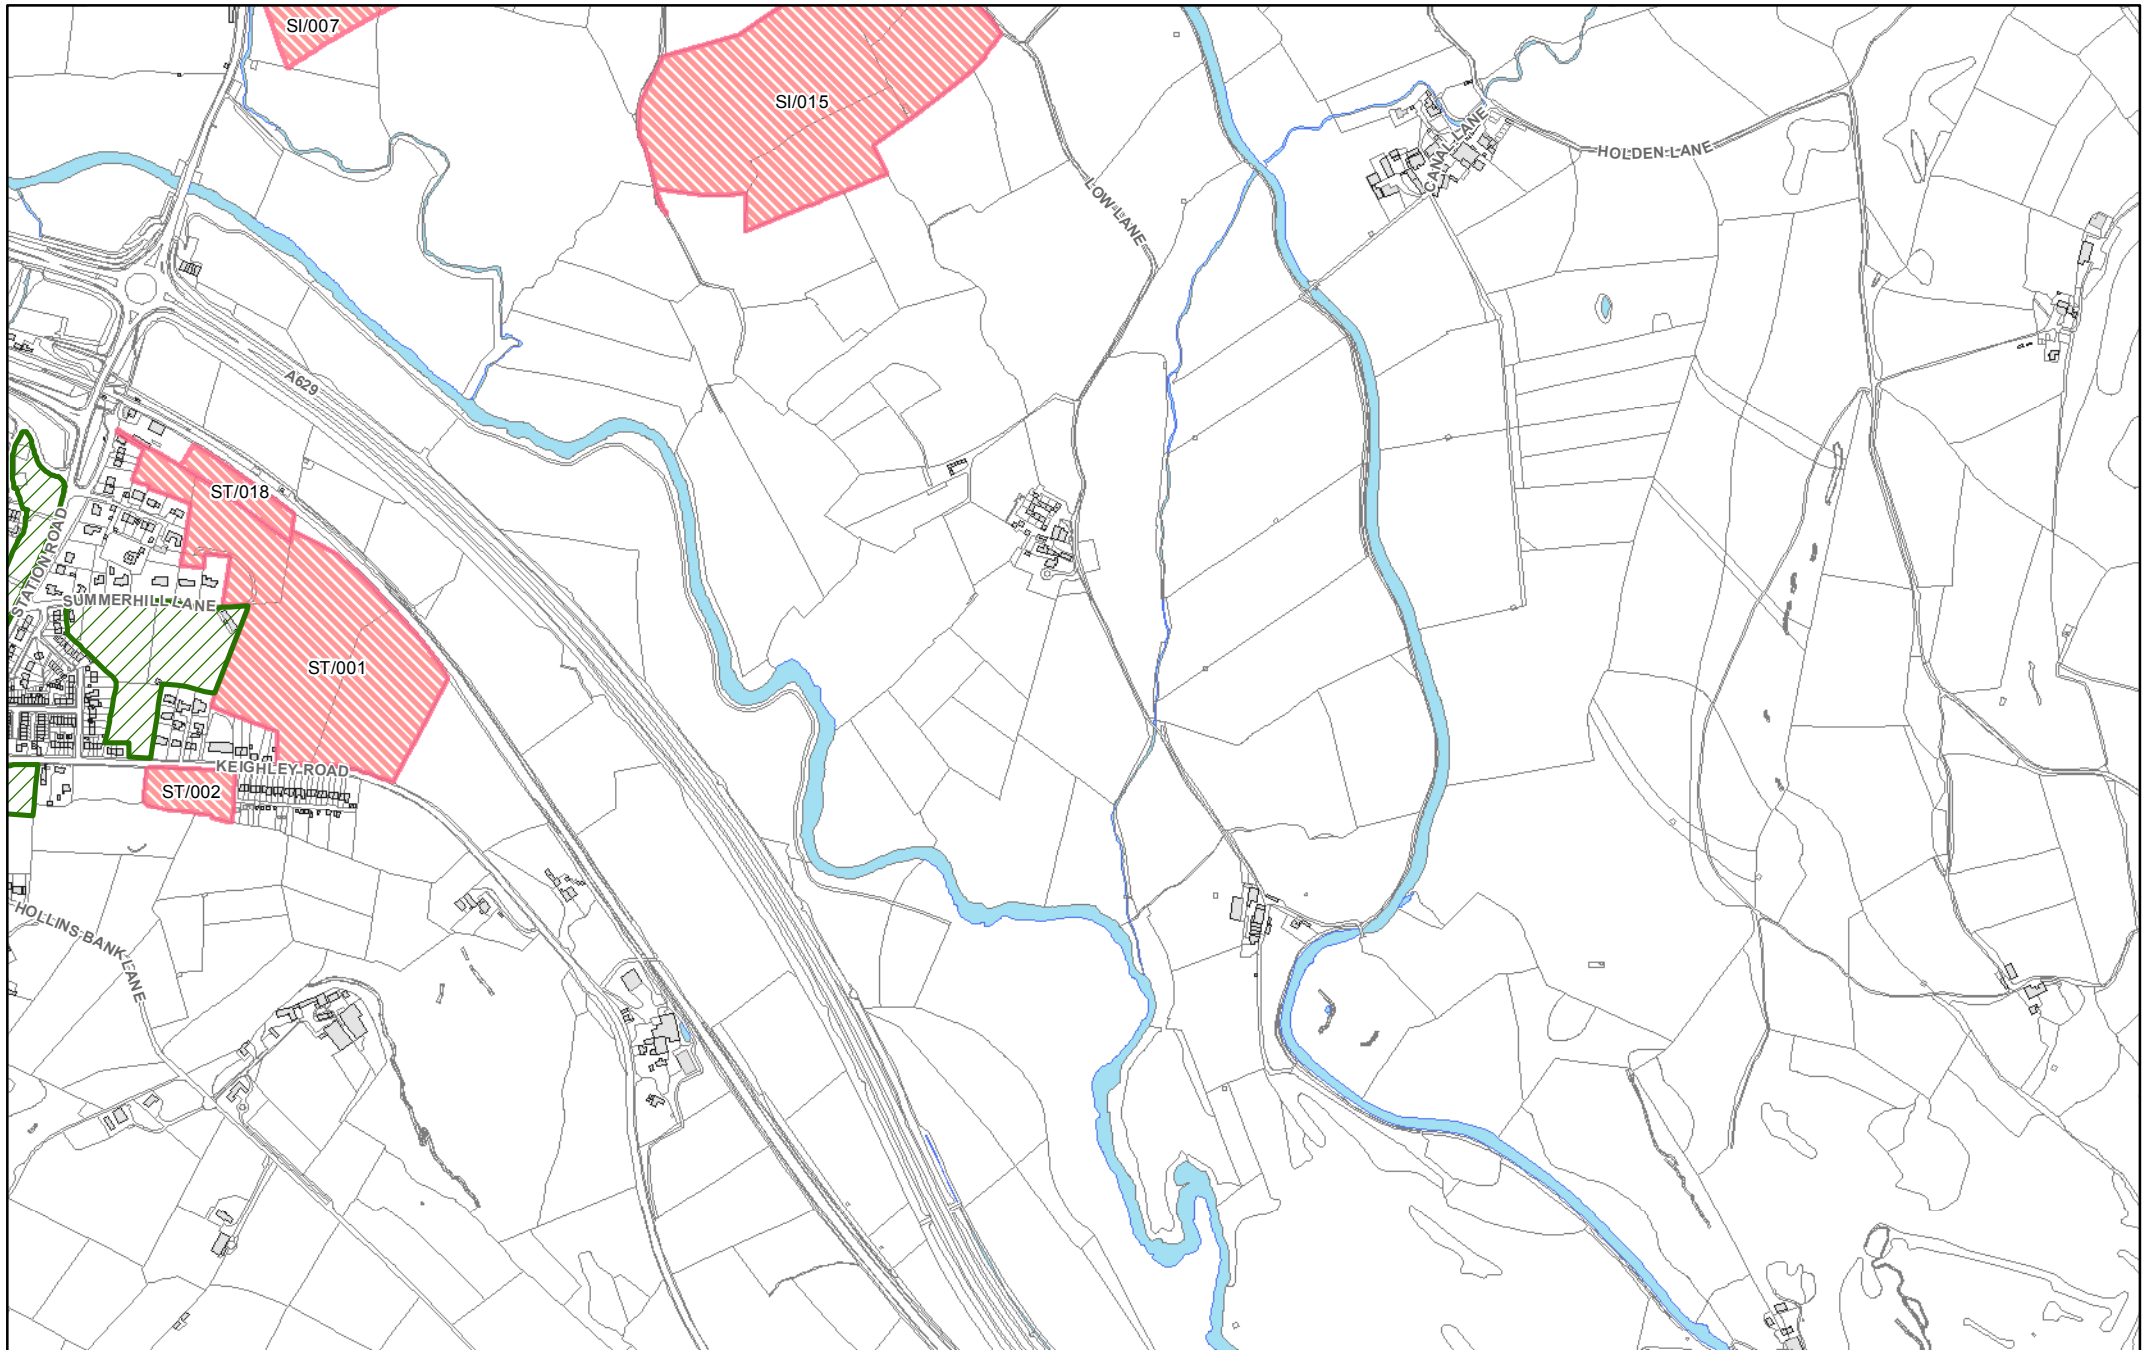

© Crown copyright and database rights 2016 Ordnance Survey 0100019304

Sheet 25

- GreenSpaces
- Possible Development Sites