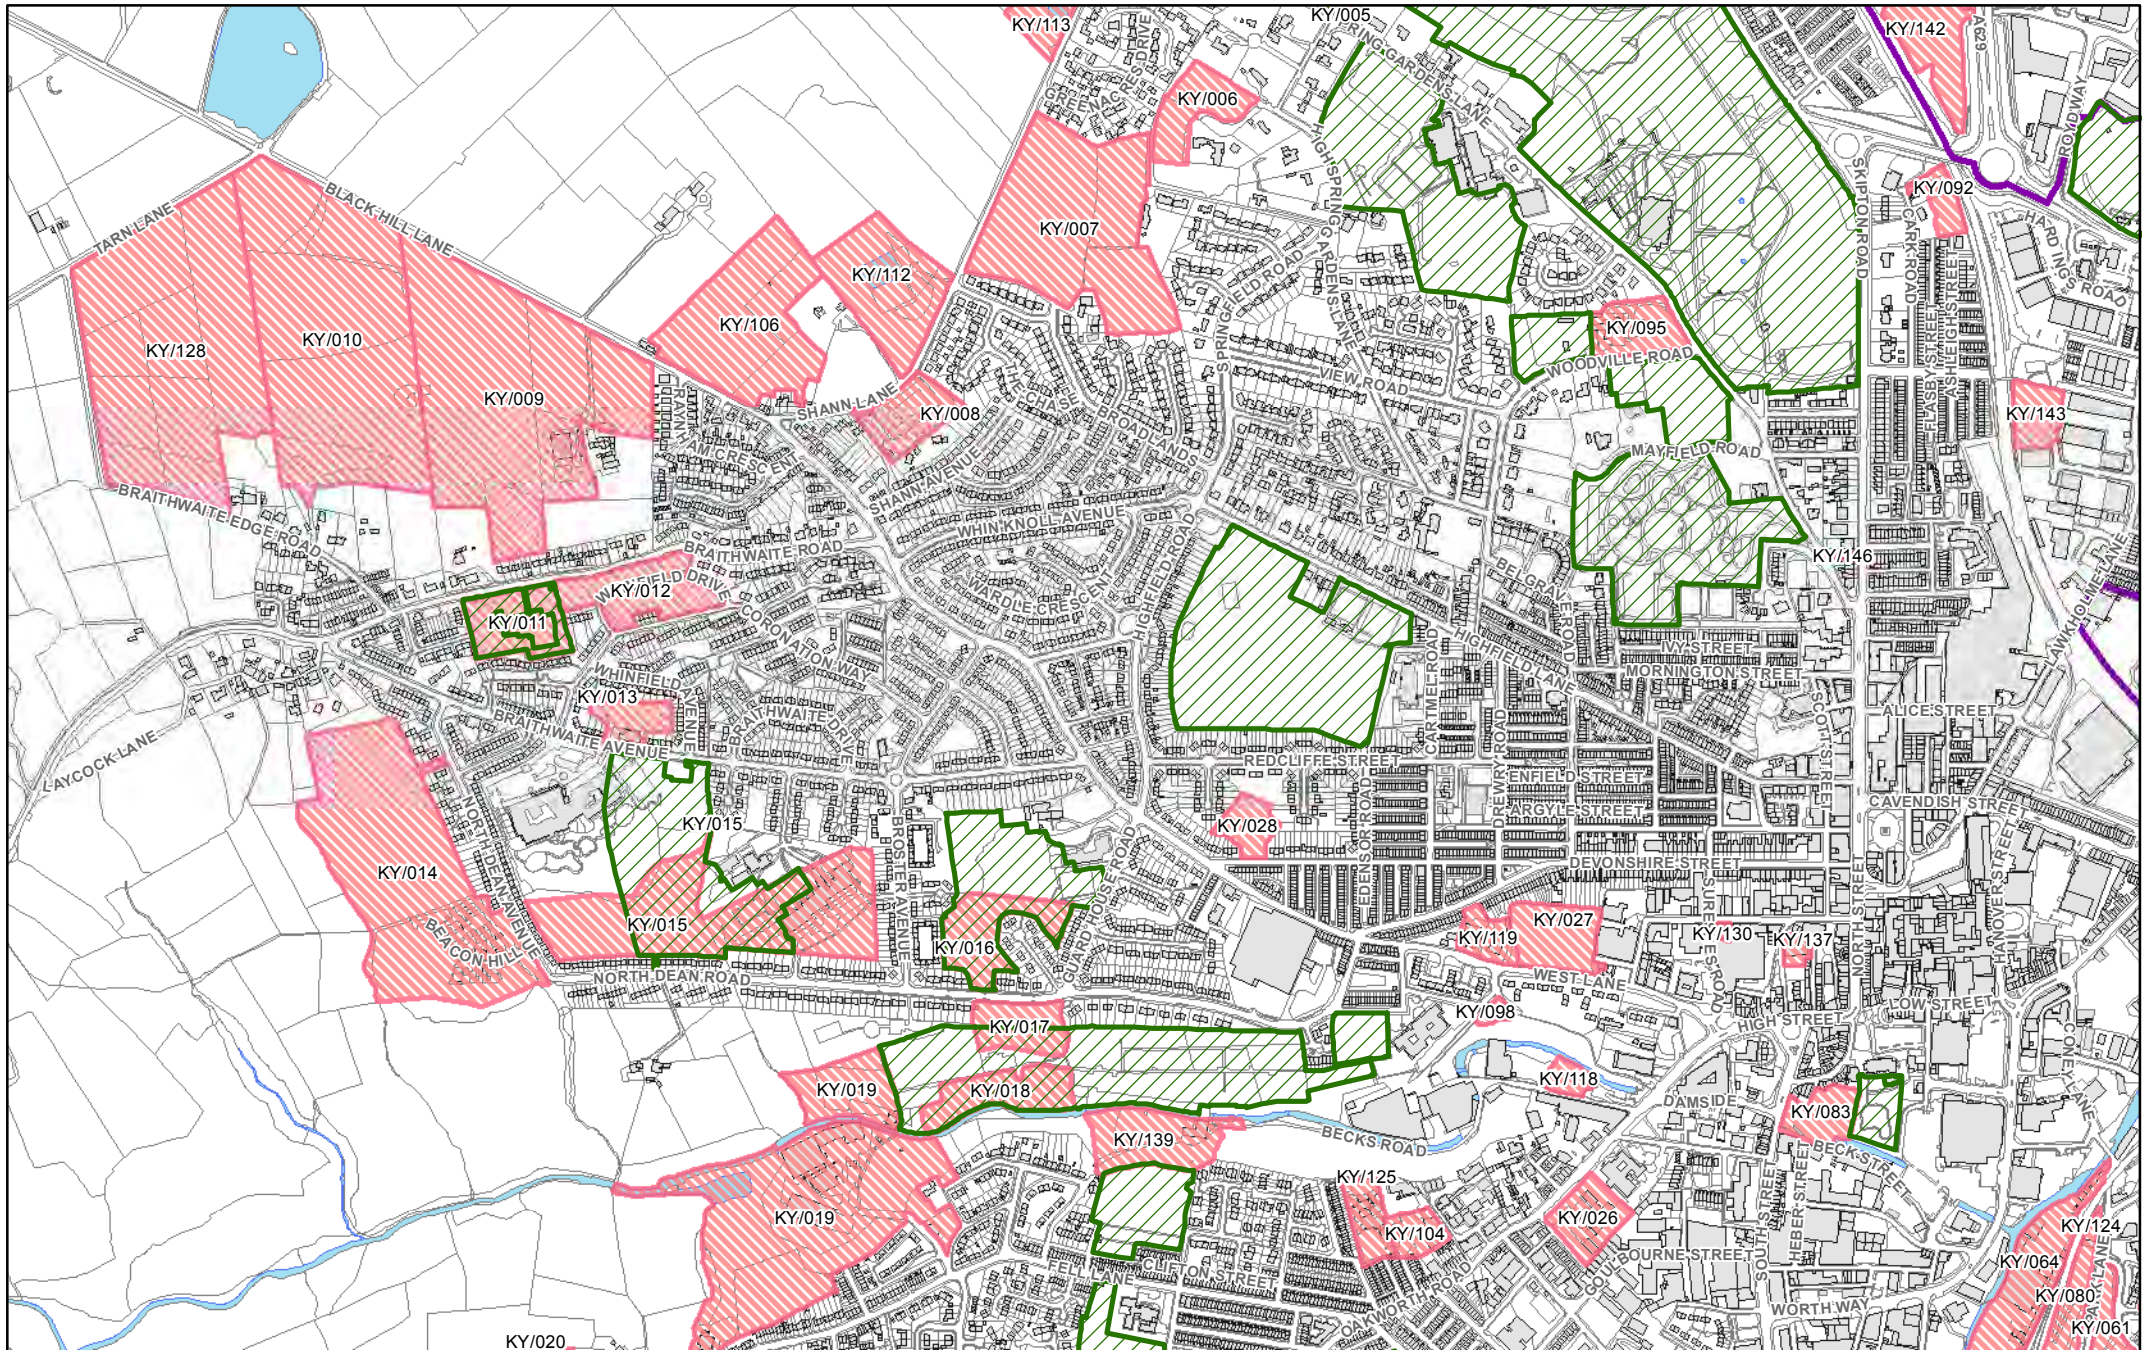

© Crown copyright and database rights 2016 Ordnance Survey 0100019304

Sheet 38

- GreenSpaces
- Possible Development Sites