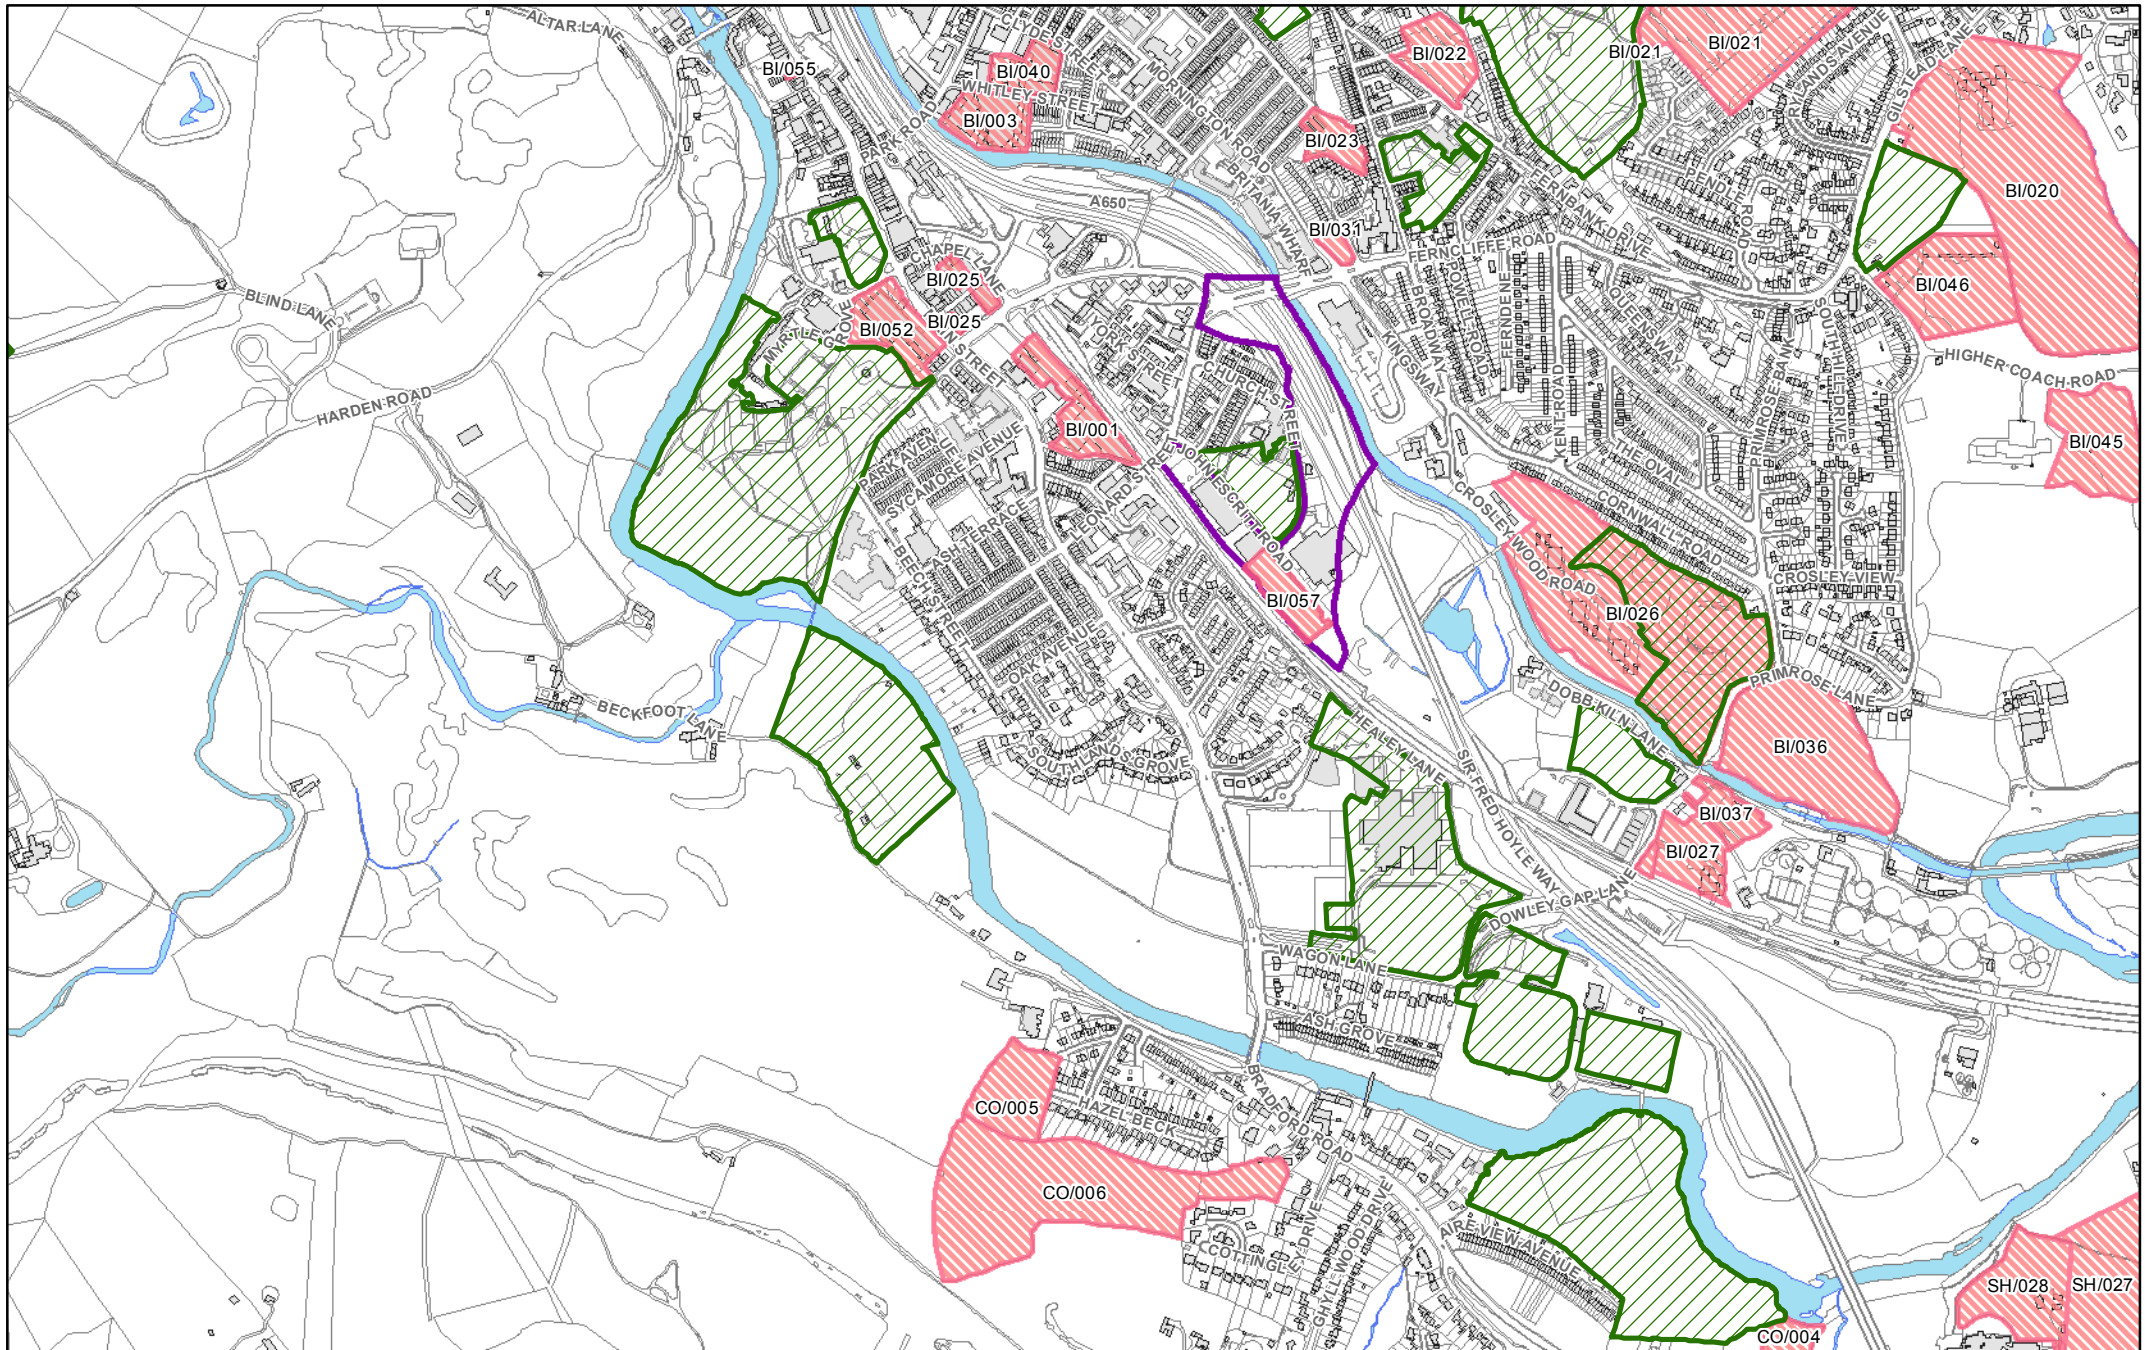

# Sheet 58

-  GreenSpaces
-  Possible Development Sites

© Crown copyright and database rights 2016 Ordnance Survey 0100019304

Sheet 63

GreenSpaces

Possible Development Sites

© Crown copyright and database rights 2016 Ordnance Survey 0100019304