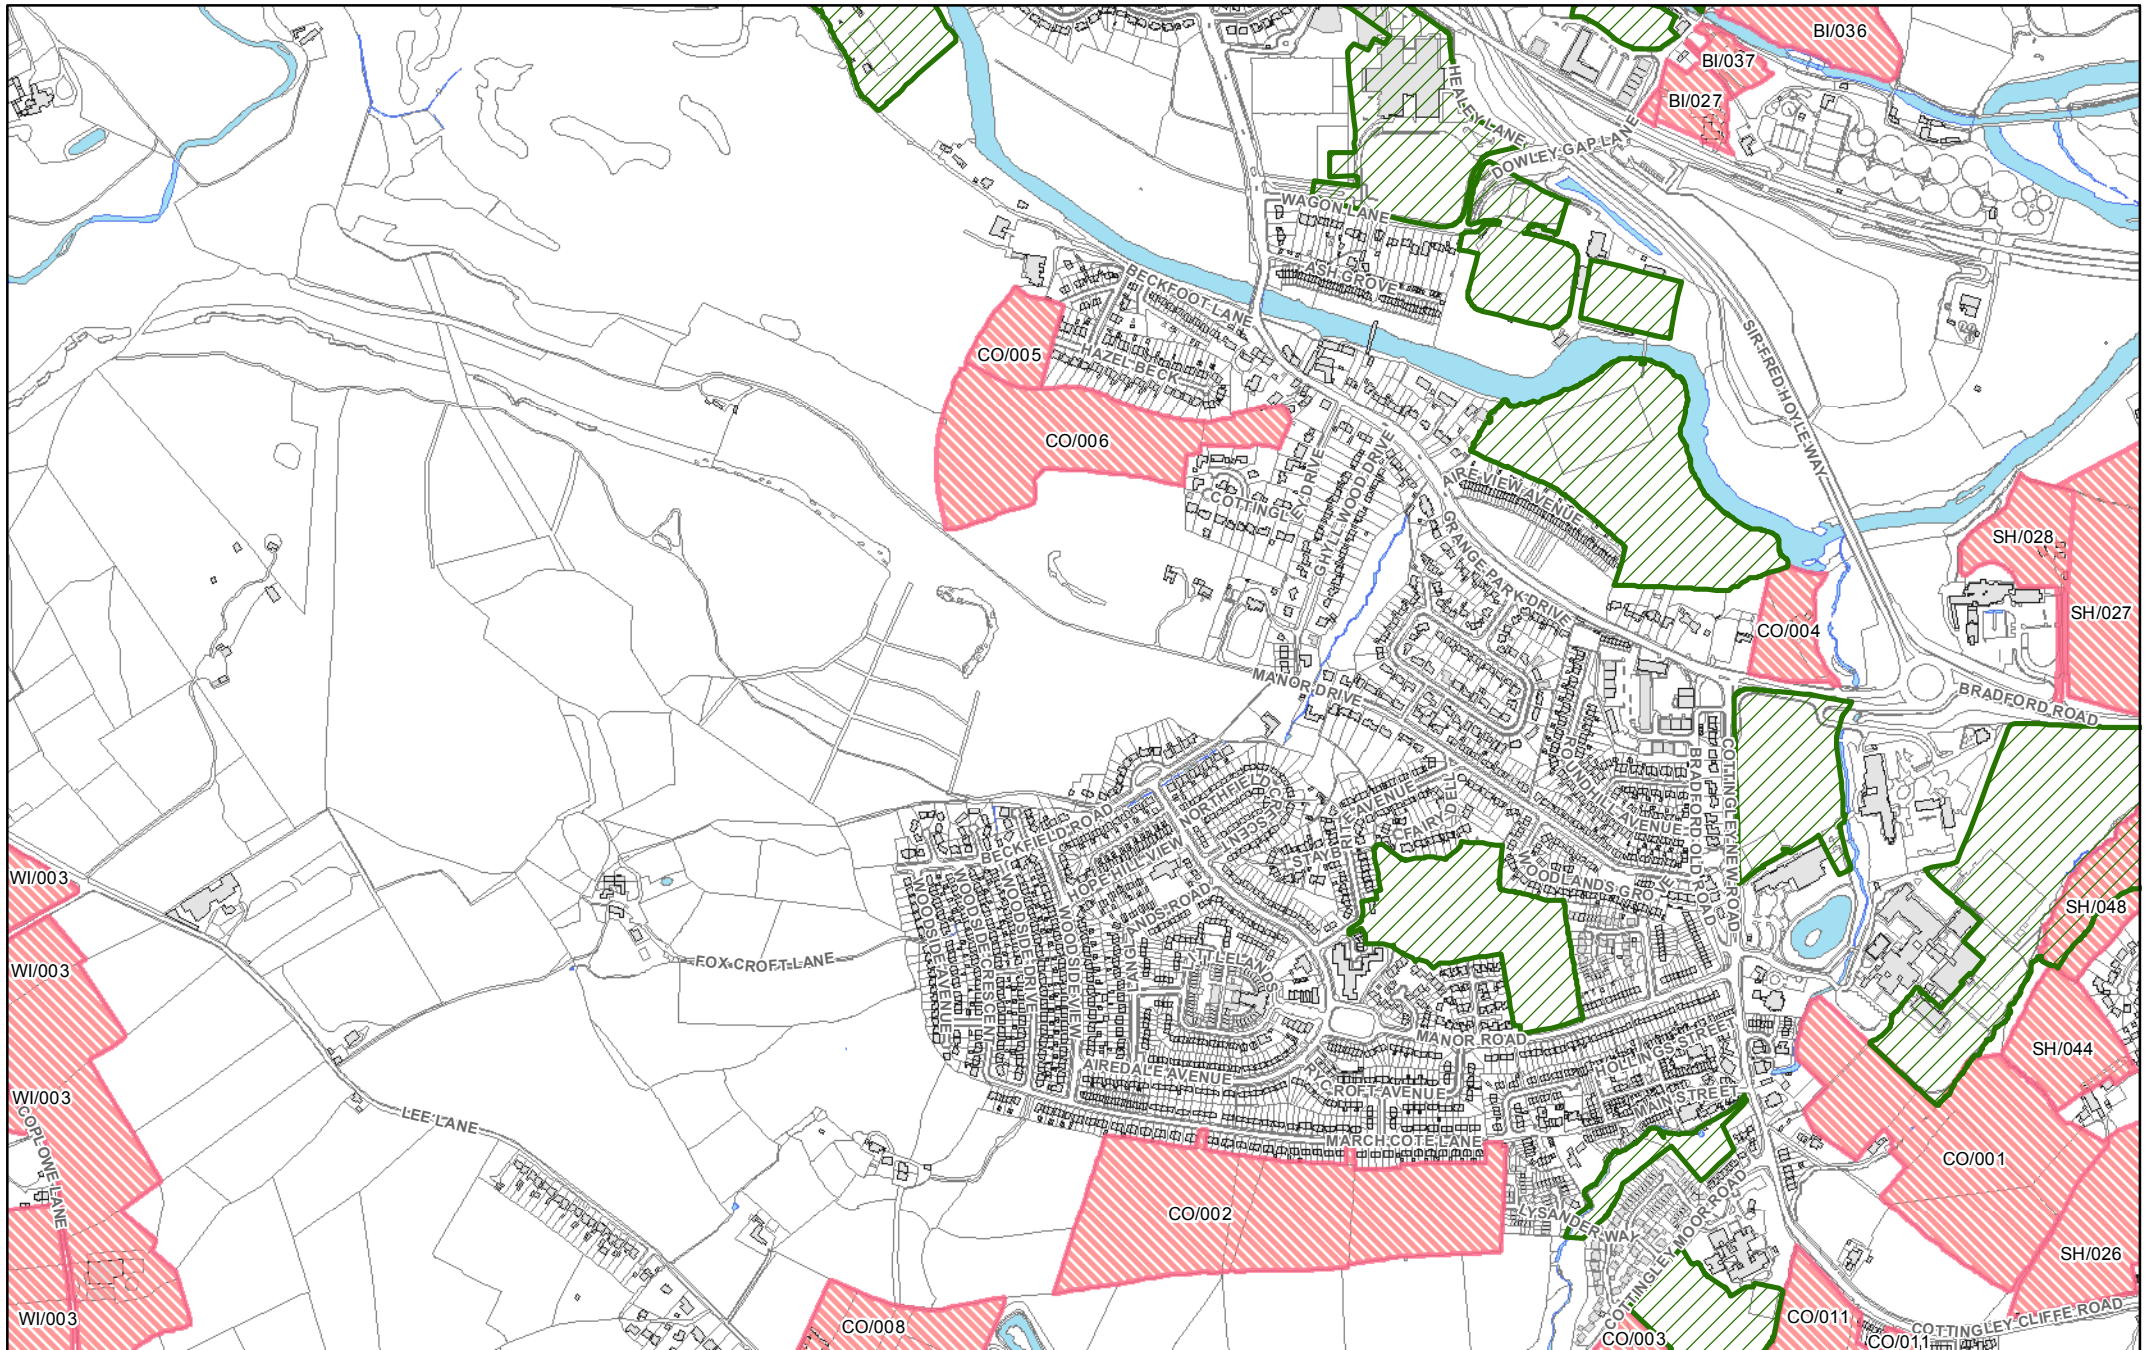

© Crown copyright and database rights 2016 Ordnance Survey 0100019304

Sheet 75

- GreenSpaces
- Possible Development Sites