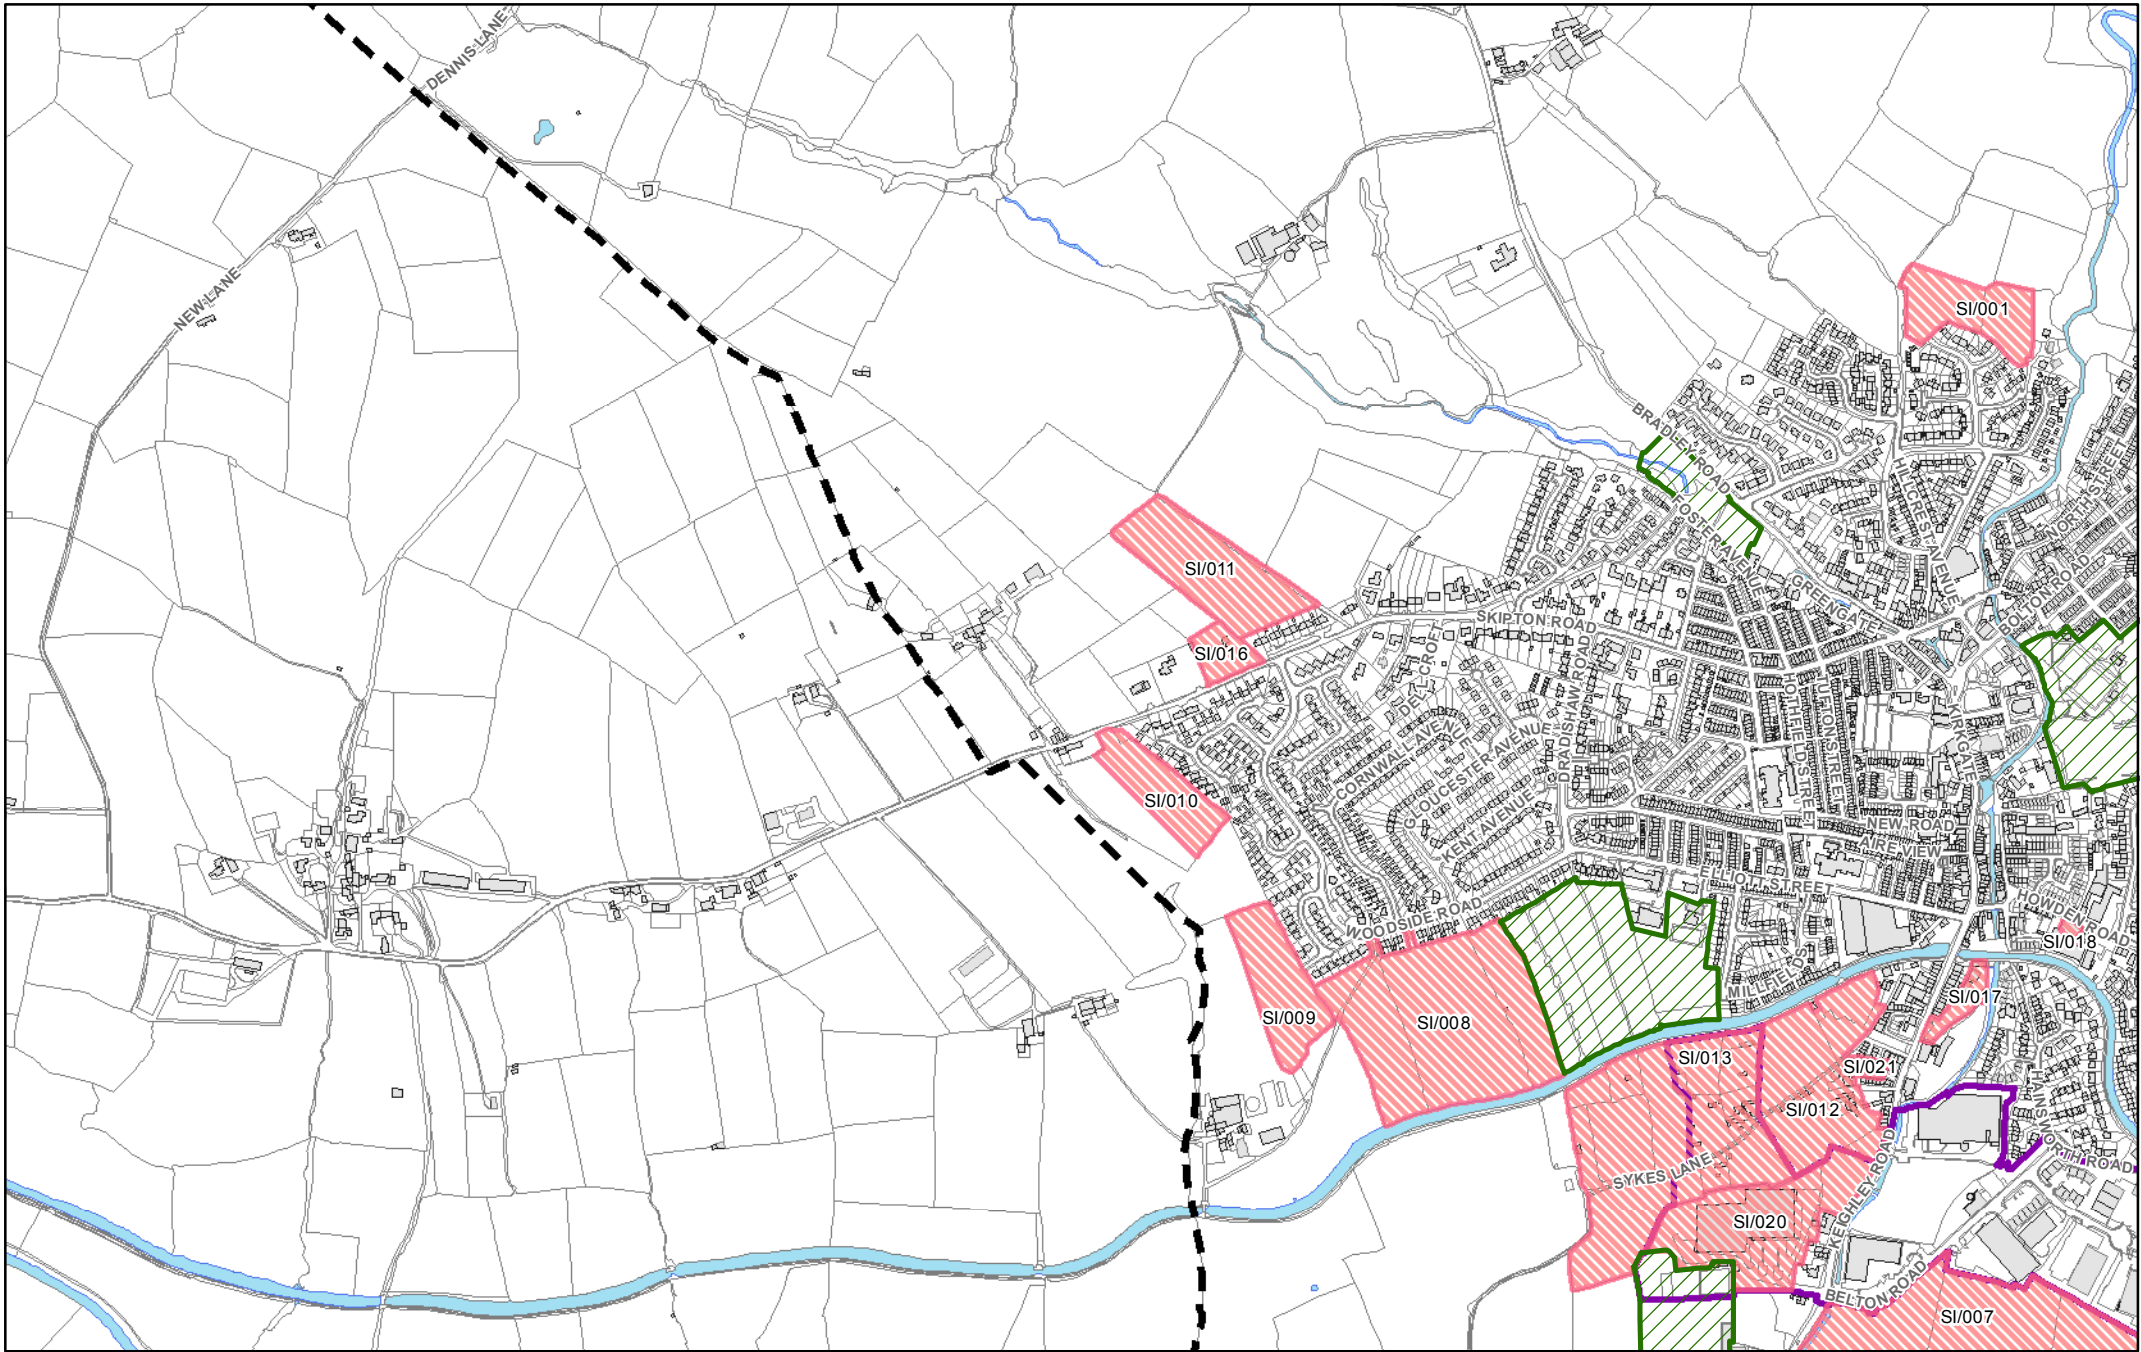

© Crown copyright and database rights 2016 Ordnance Survey 0100019304

Sheet 14

GreenSpaces
Possible Development Sites

City of Bradford MDC
www.bradford.gov.uk