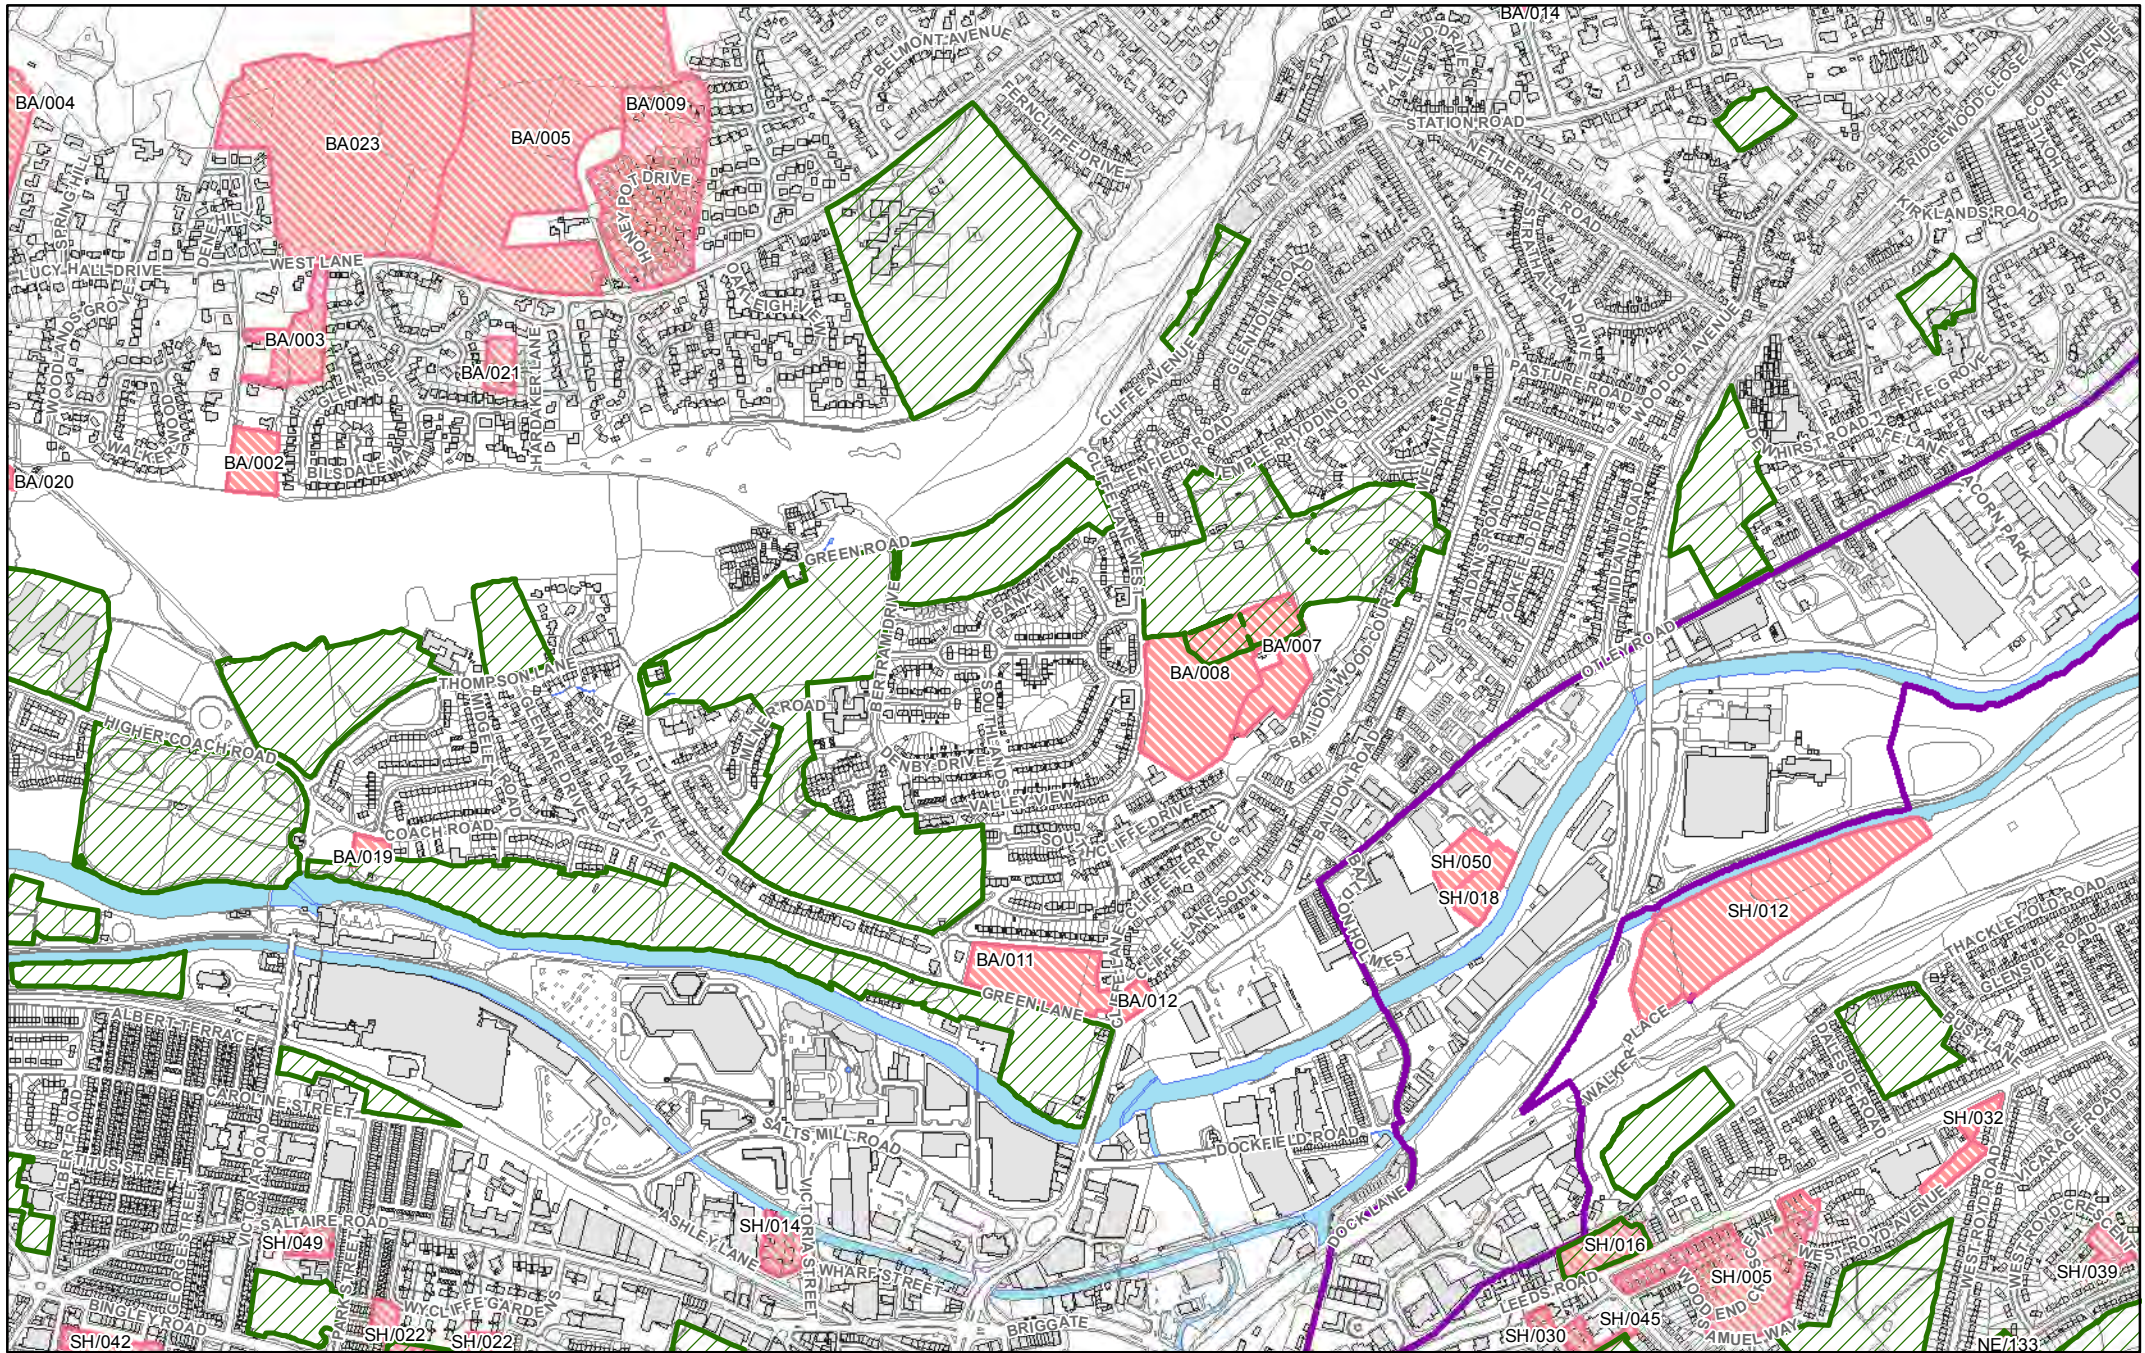

© Crown copyright and database rights 2016 Ordnance Survey 0100019304

Sheet 67

- GreenSpaces
- Possible Development Sites