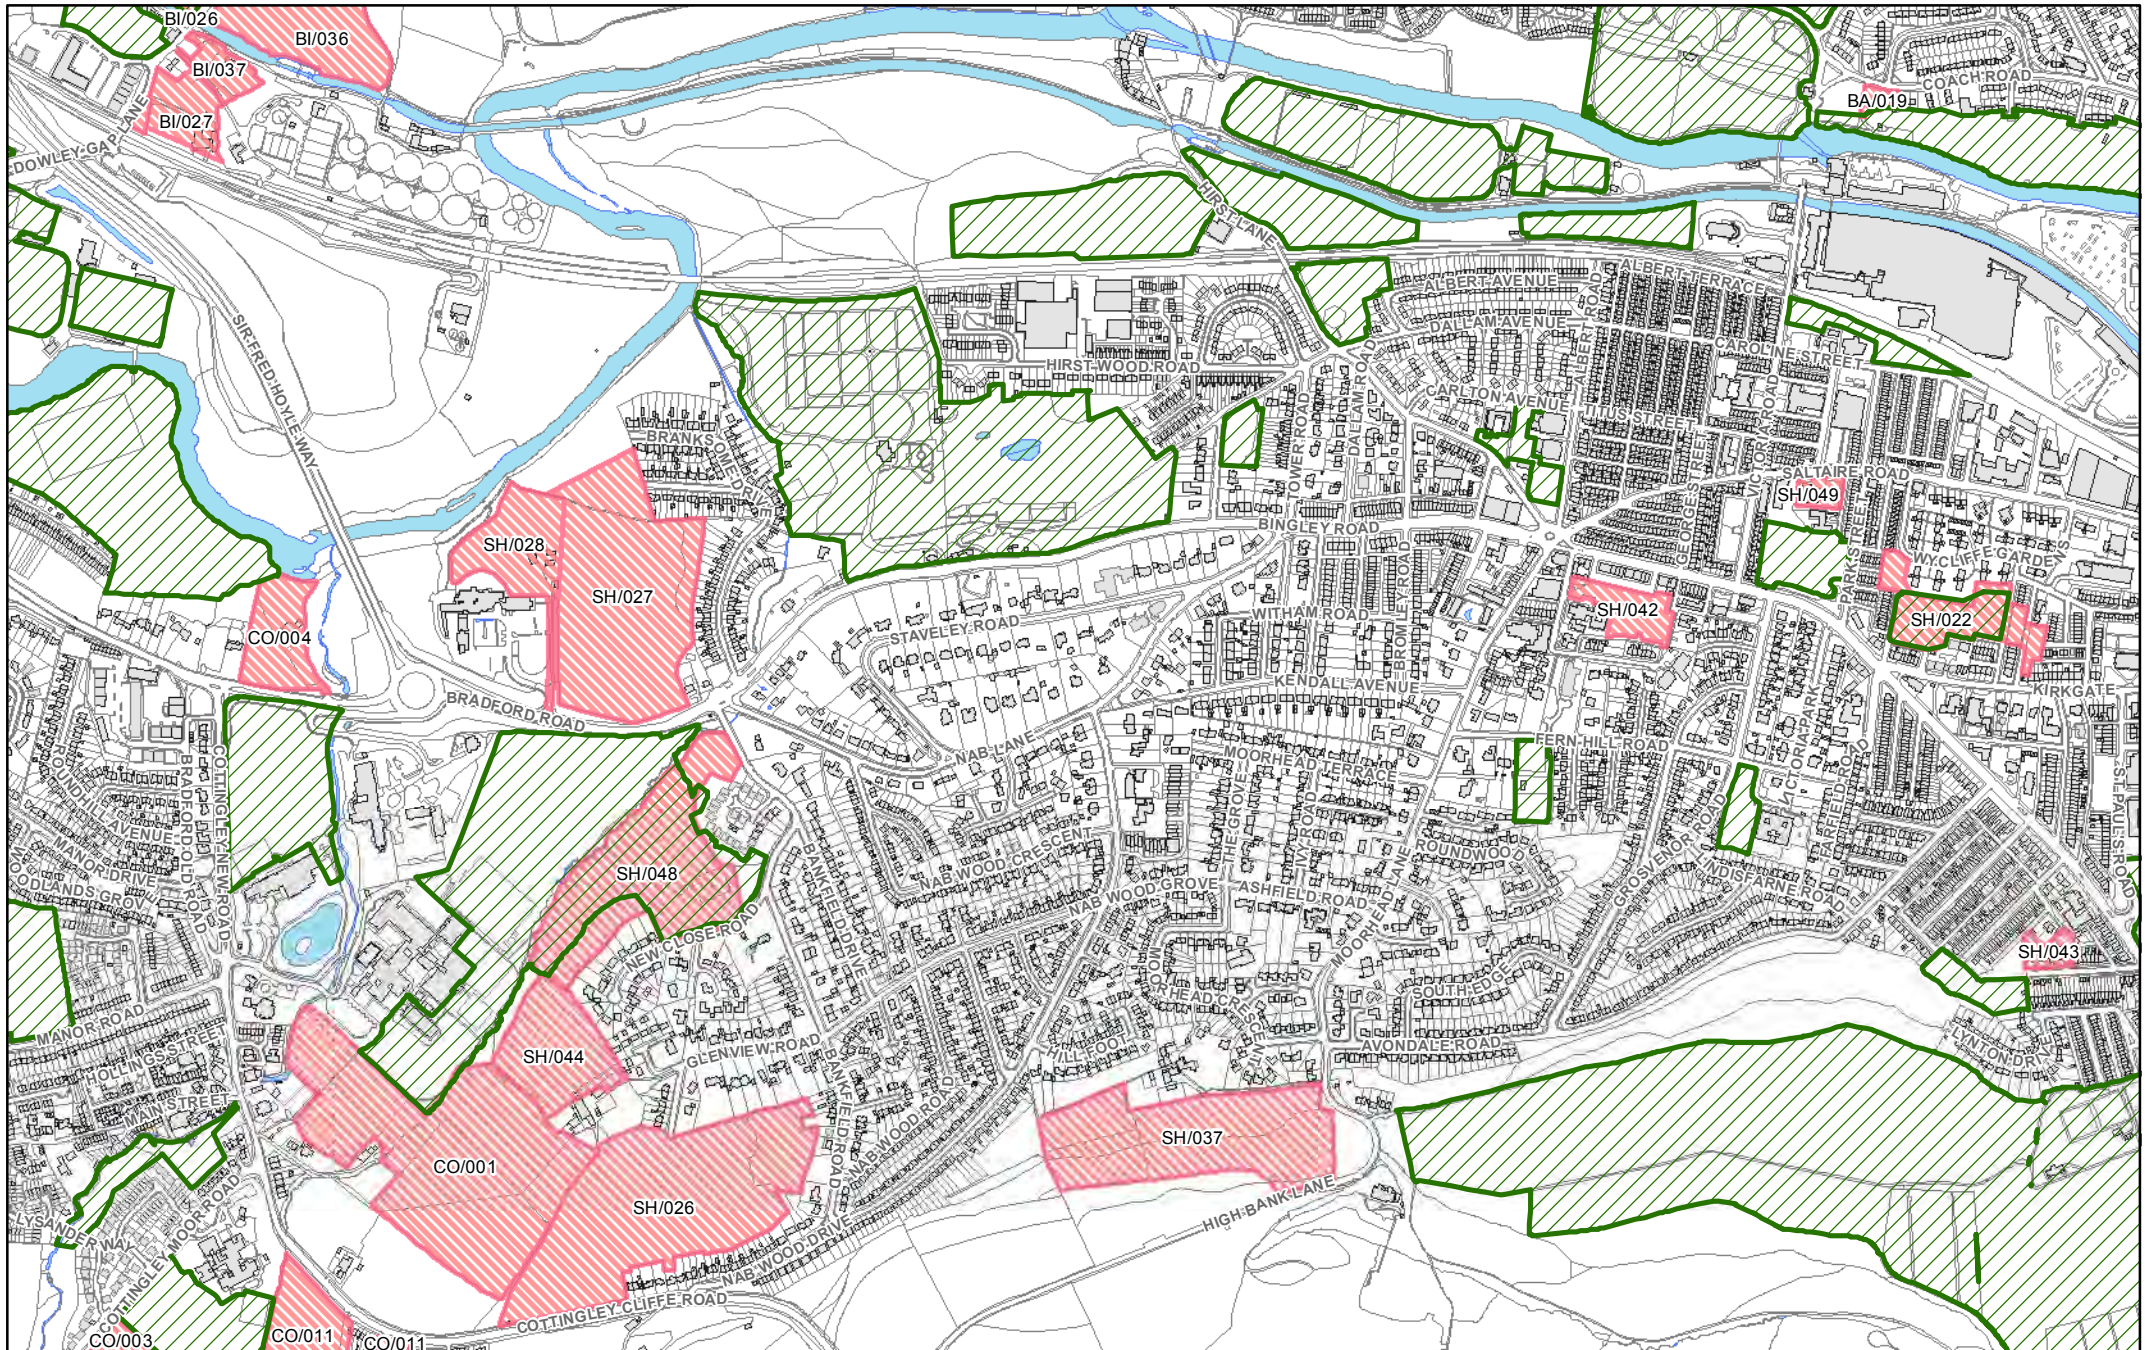

© Crown copyright and database rights 2016 Ordnance Survey 0100019304

Sheet 76

- GreenSpaces
- Possible Development Sites