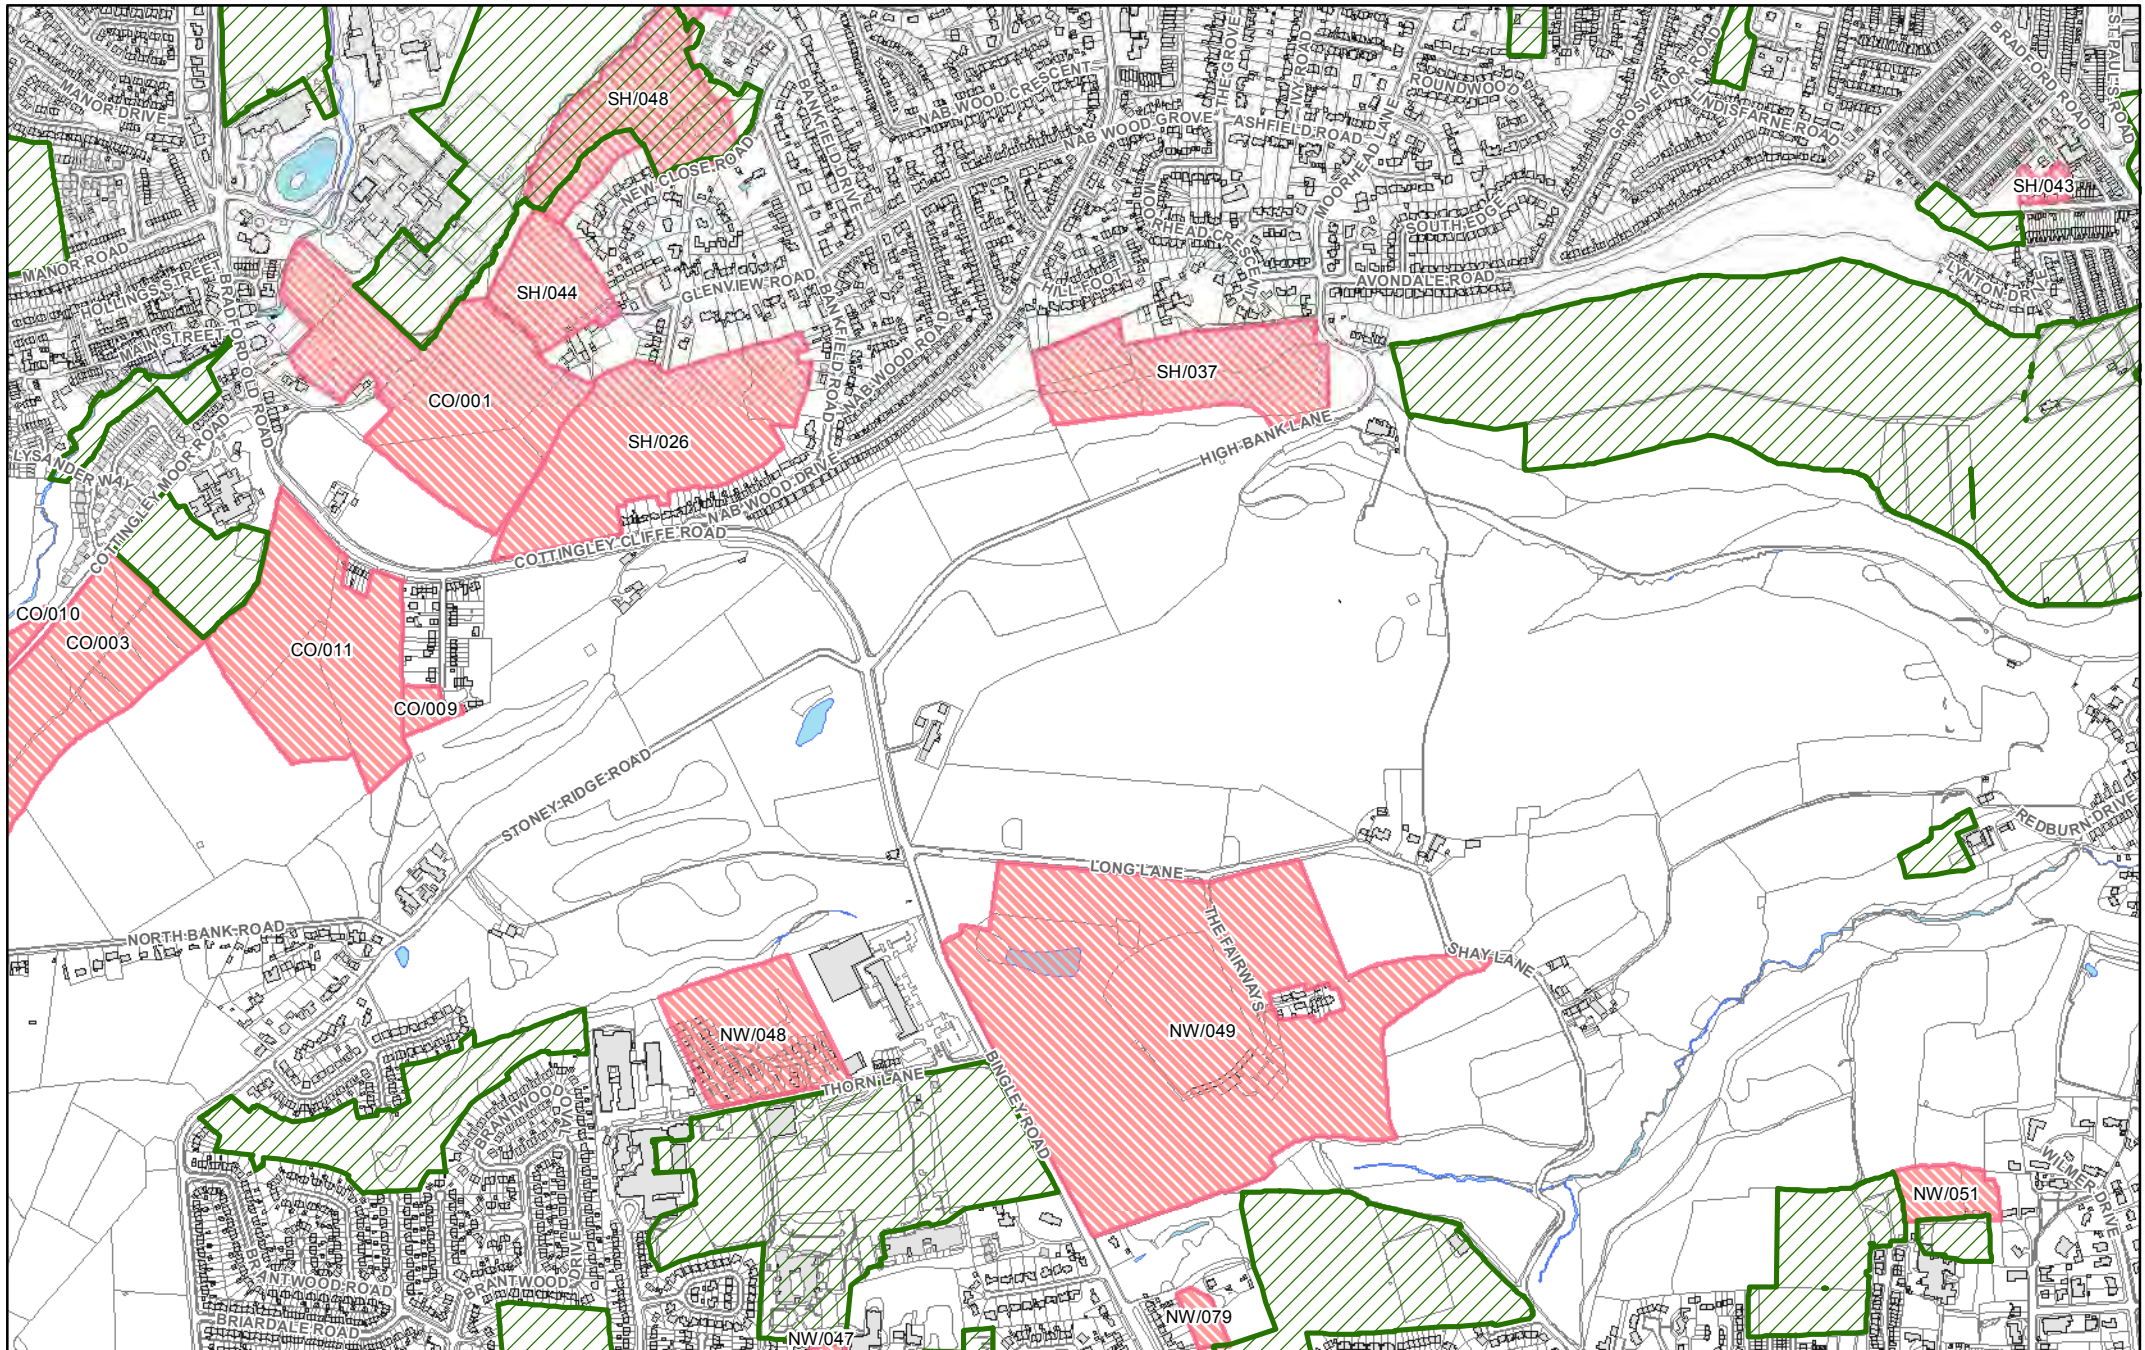

© Crown copyright and database rights 2016 Ordnance Survey 0100019304

Sheet 84

- GreenSpaces
- Possible Development Sites