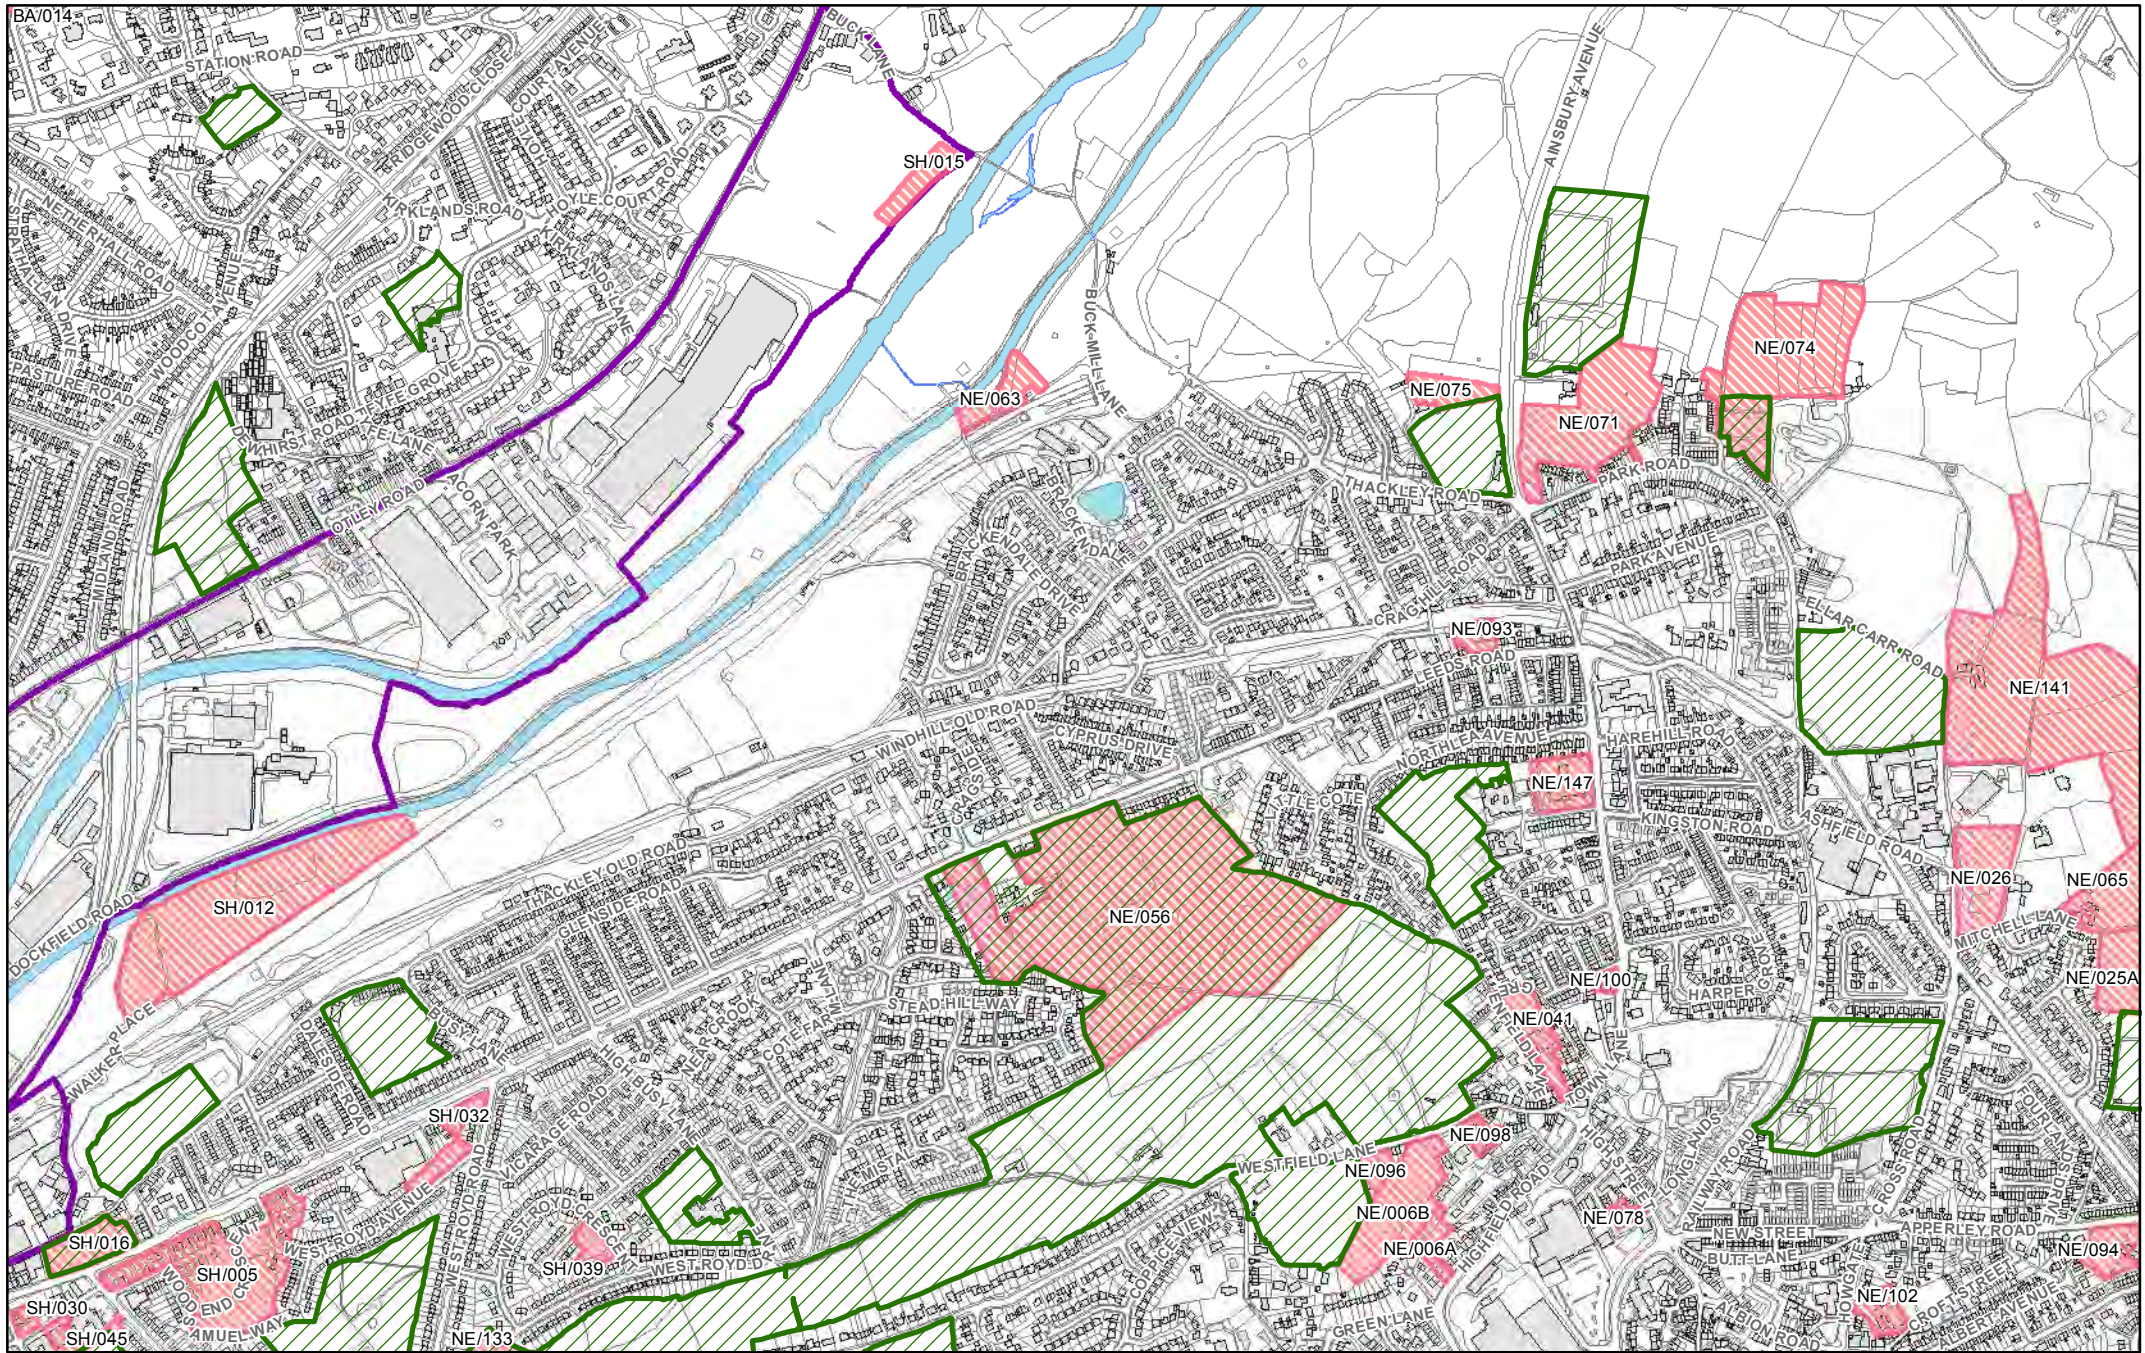

© Crown copyright and database rights 2016 Ordnance Survey 0100019304

Sheet 68

- GreenSpaces
- Possible Development Sites