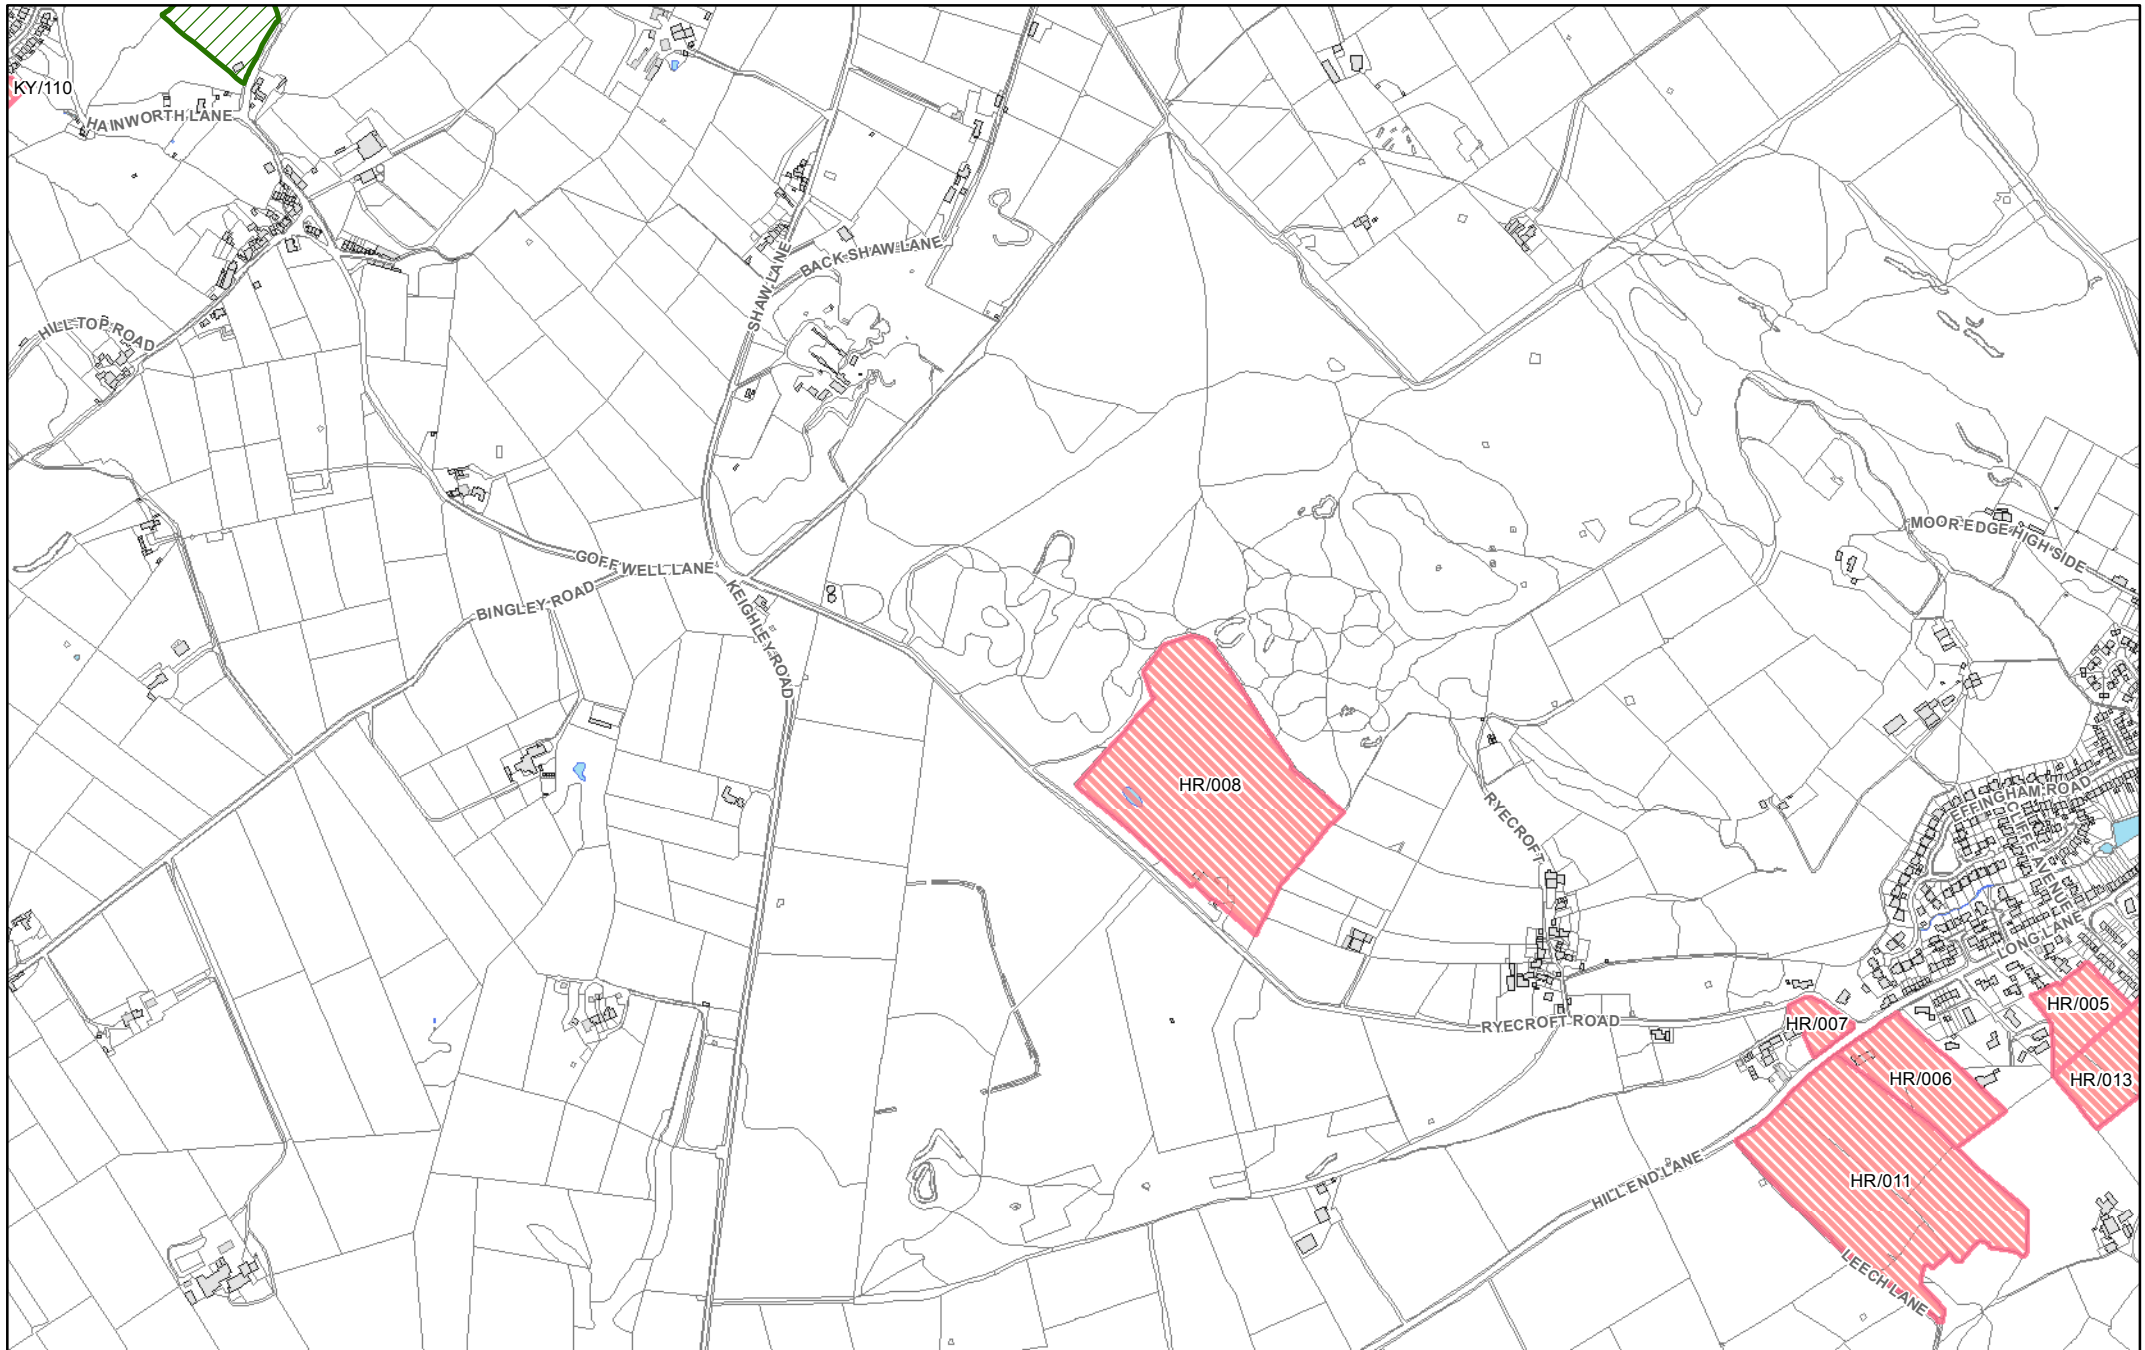

© Crown copyright and database rights 2016 Ordnance Survey 0100019304

Sheet 63

GreenSpaces

Possible Development Sites