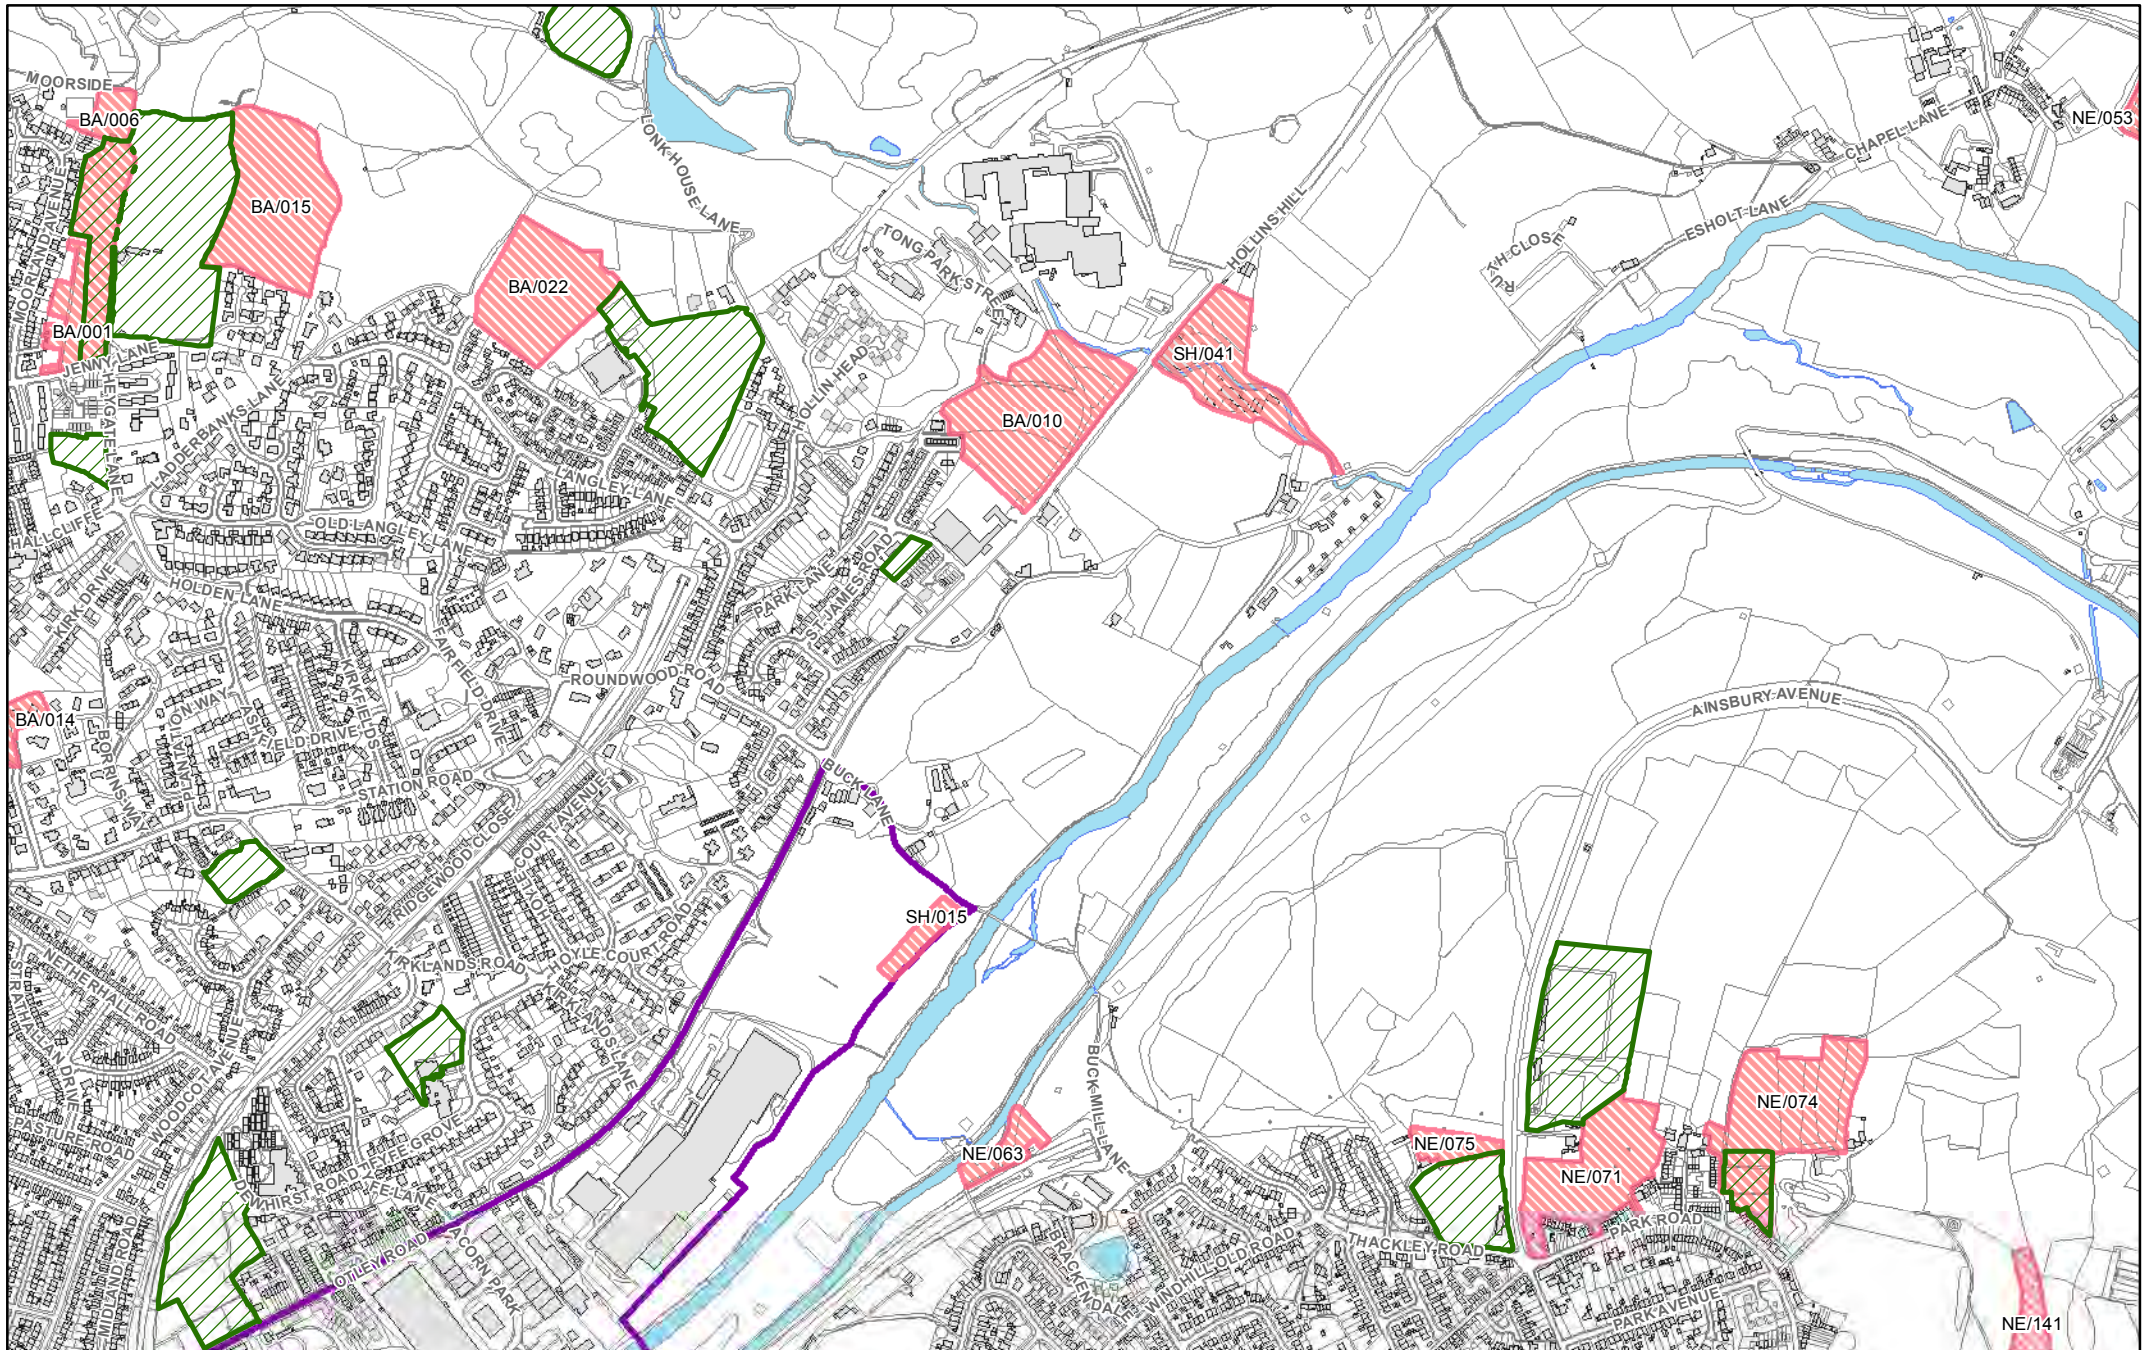

© Crown copyright and database rights 2016 Ordnance Survey 0100019304

Sheet 58

- GreenSpaces
- Possible Development Sites