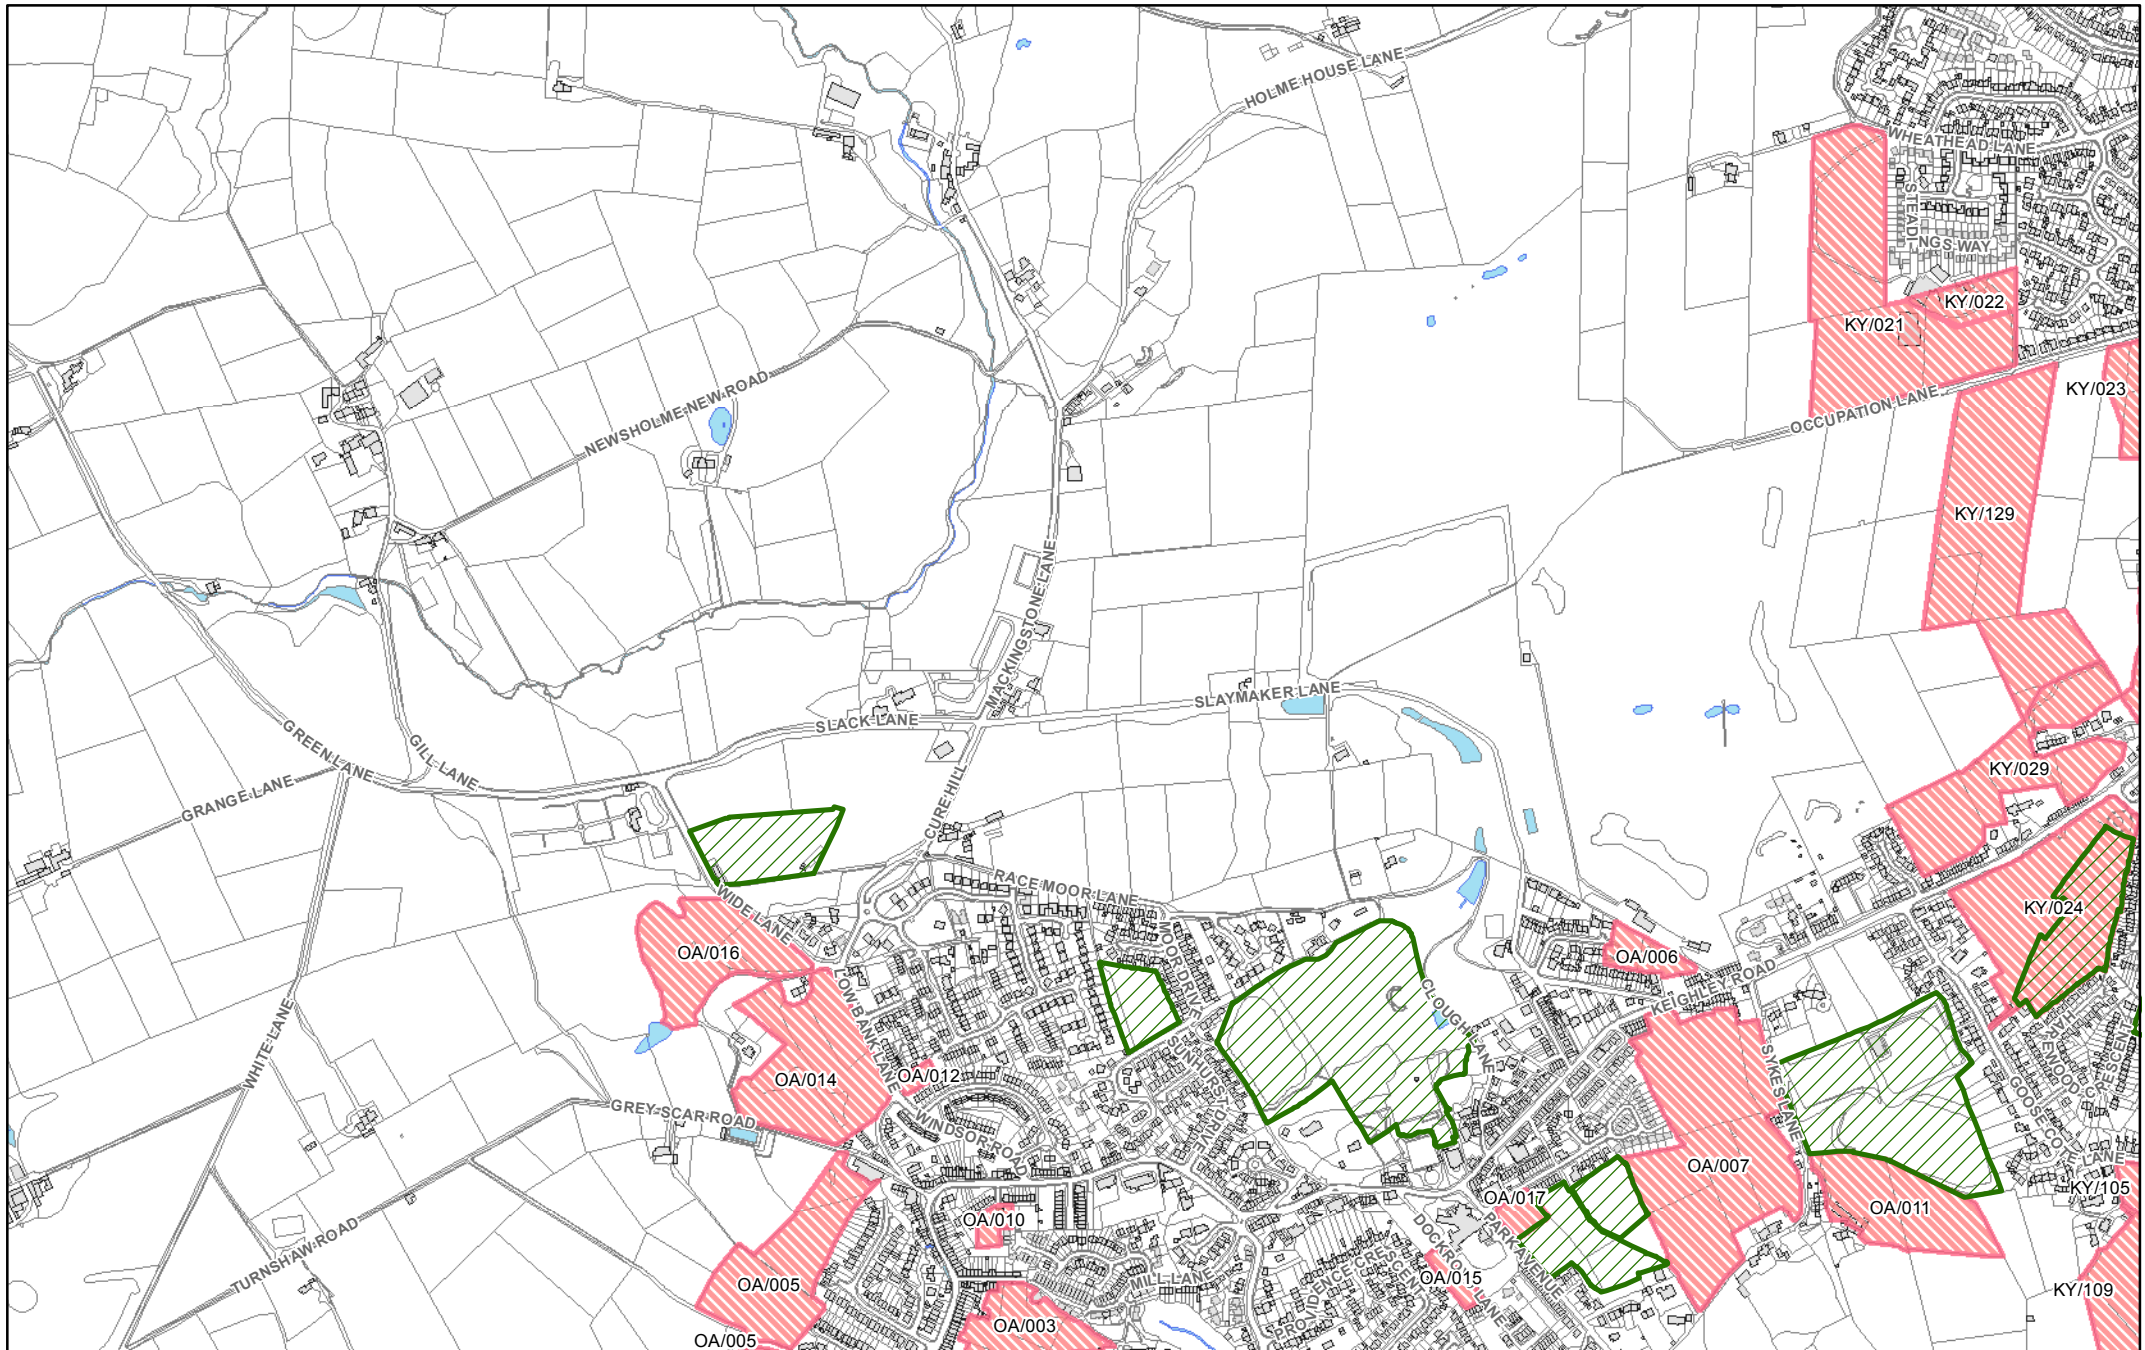

© Crown copyright and database rights 2016 Ordnance Survey 0100019304

Sheet 52

- GreenSpaces
- Possible Development Sites