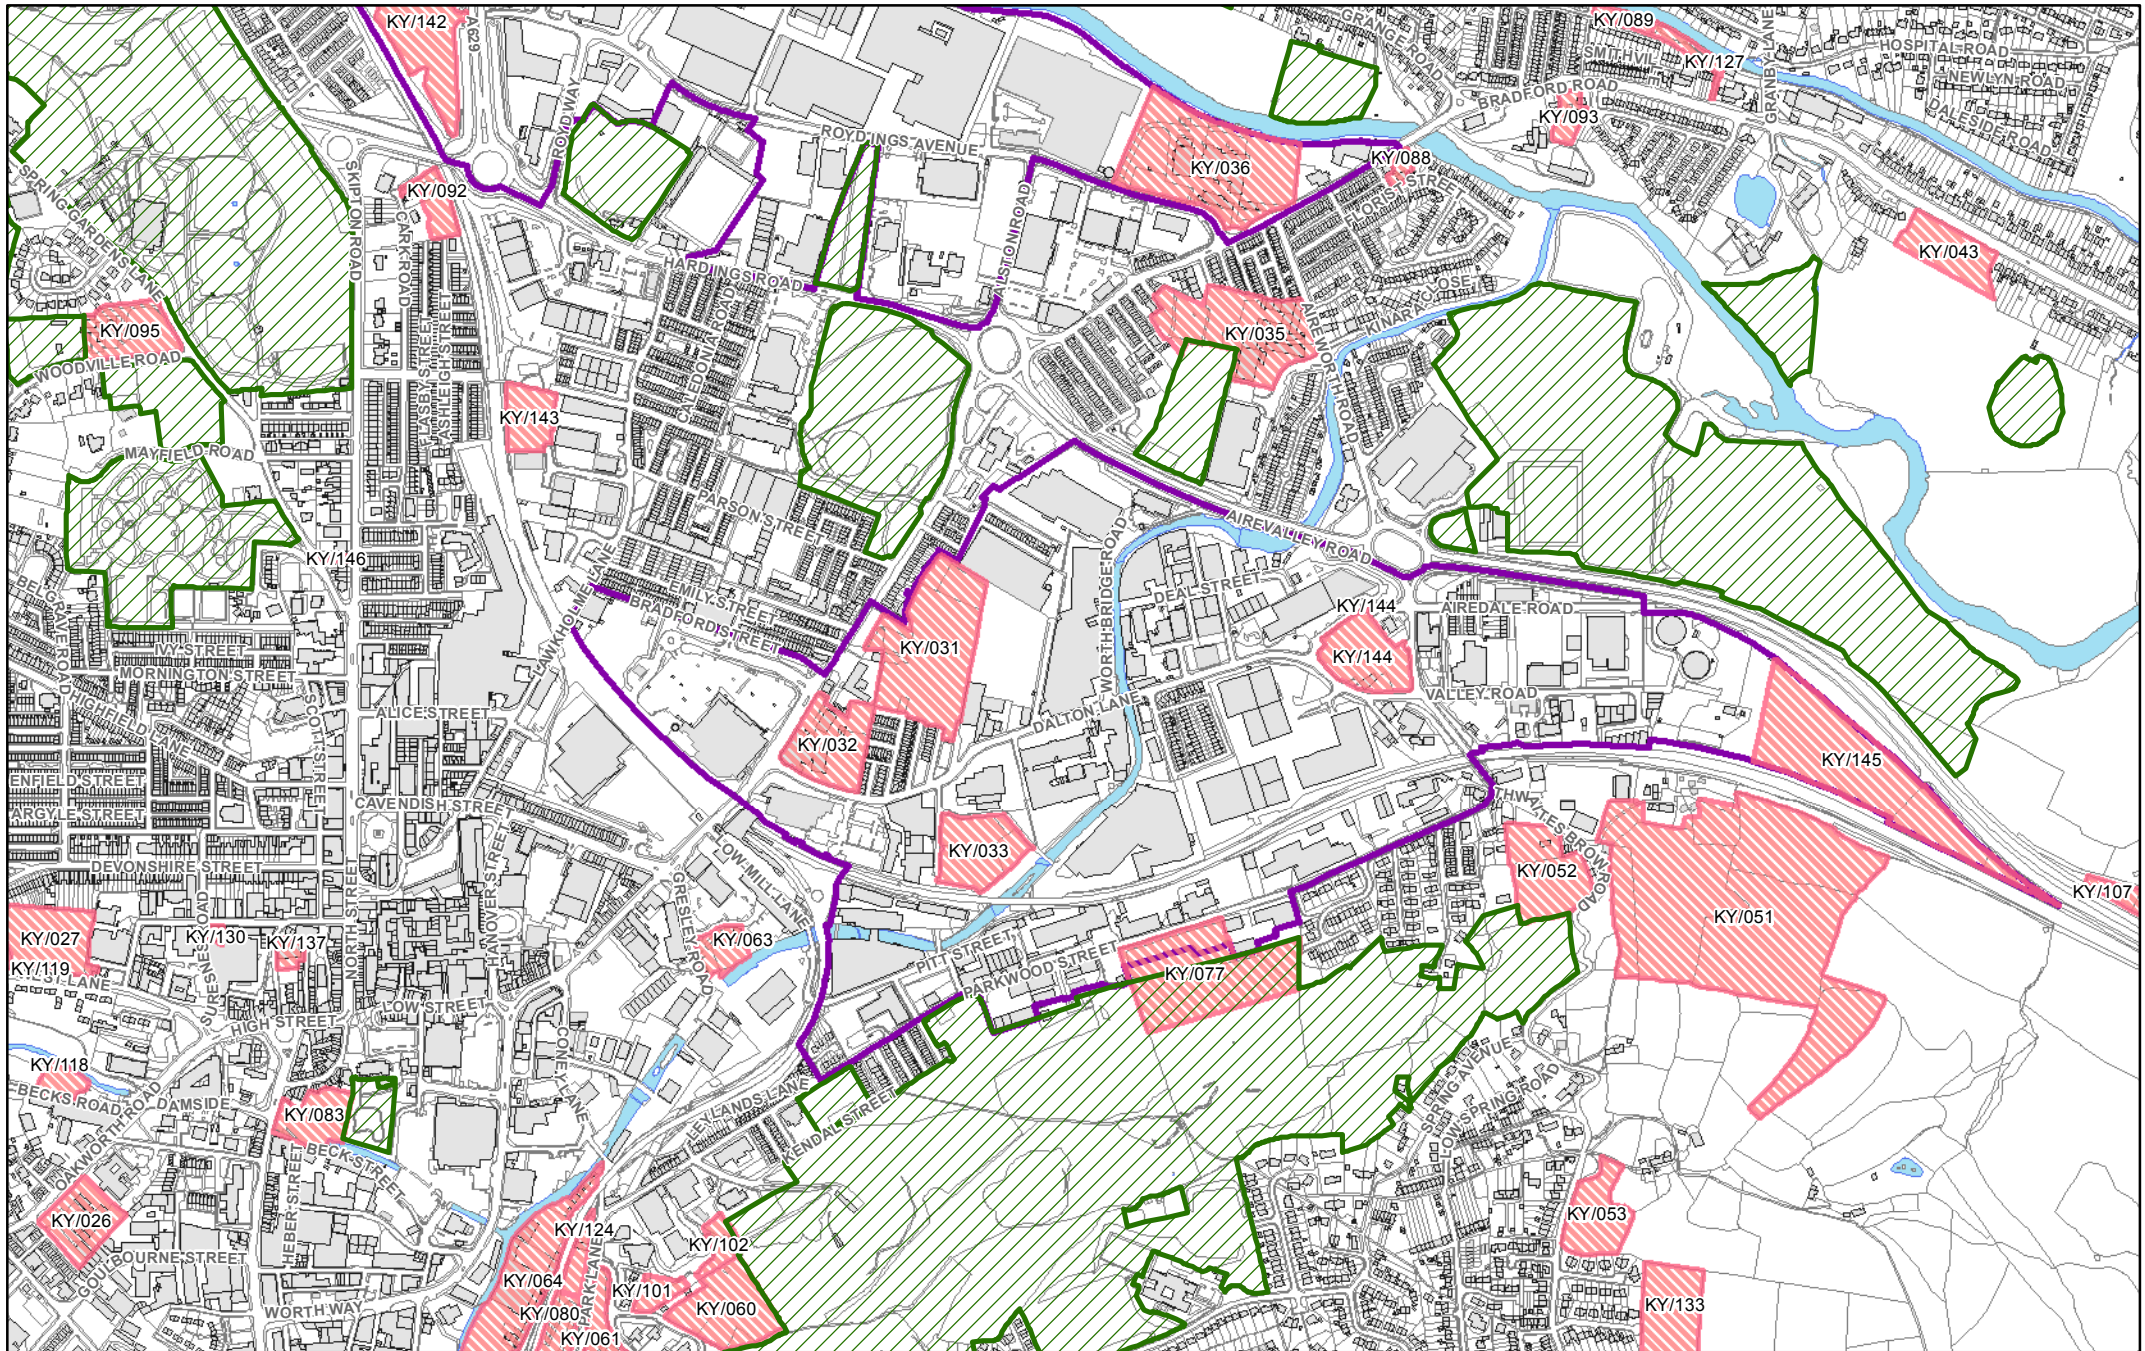

© Crown copyright and database rights 2016 Ordnance Survey 0100019304

Sheet 39

- GreenSpaces
- Possible Development Sites