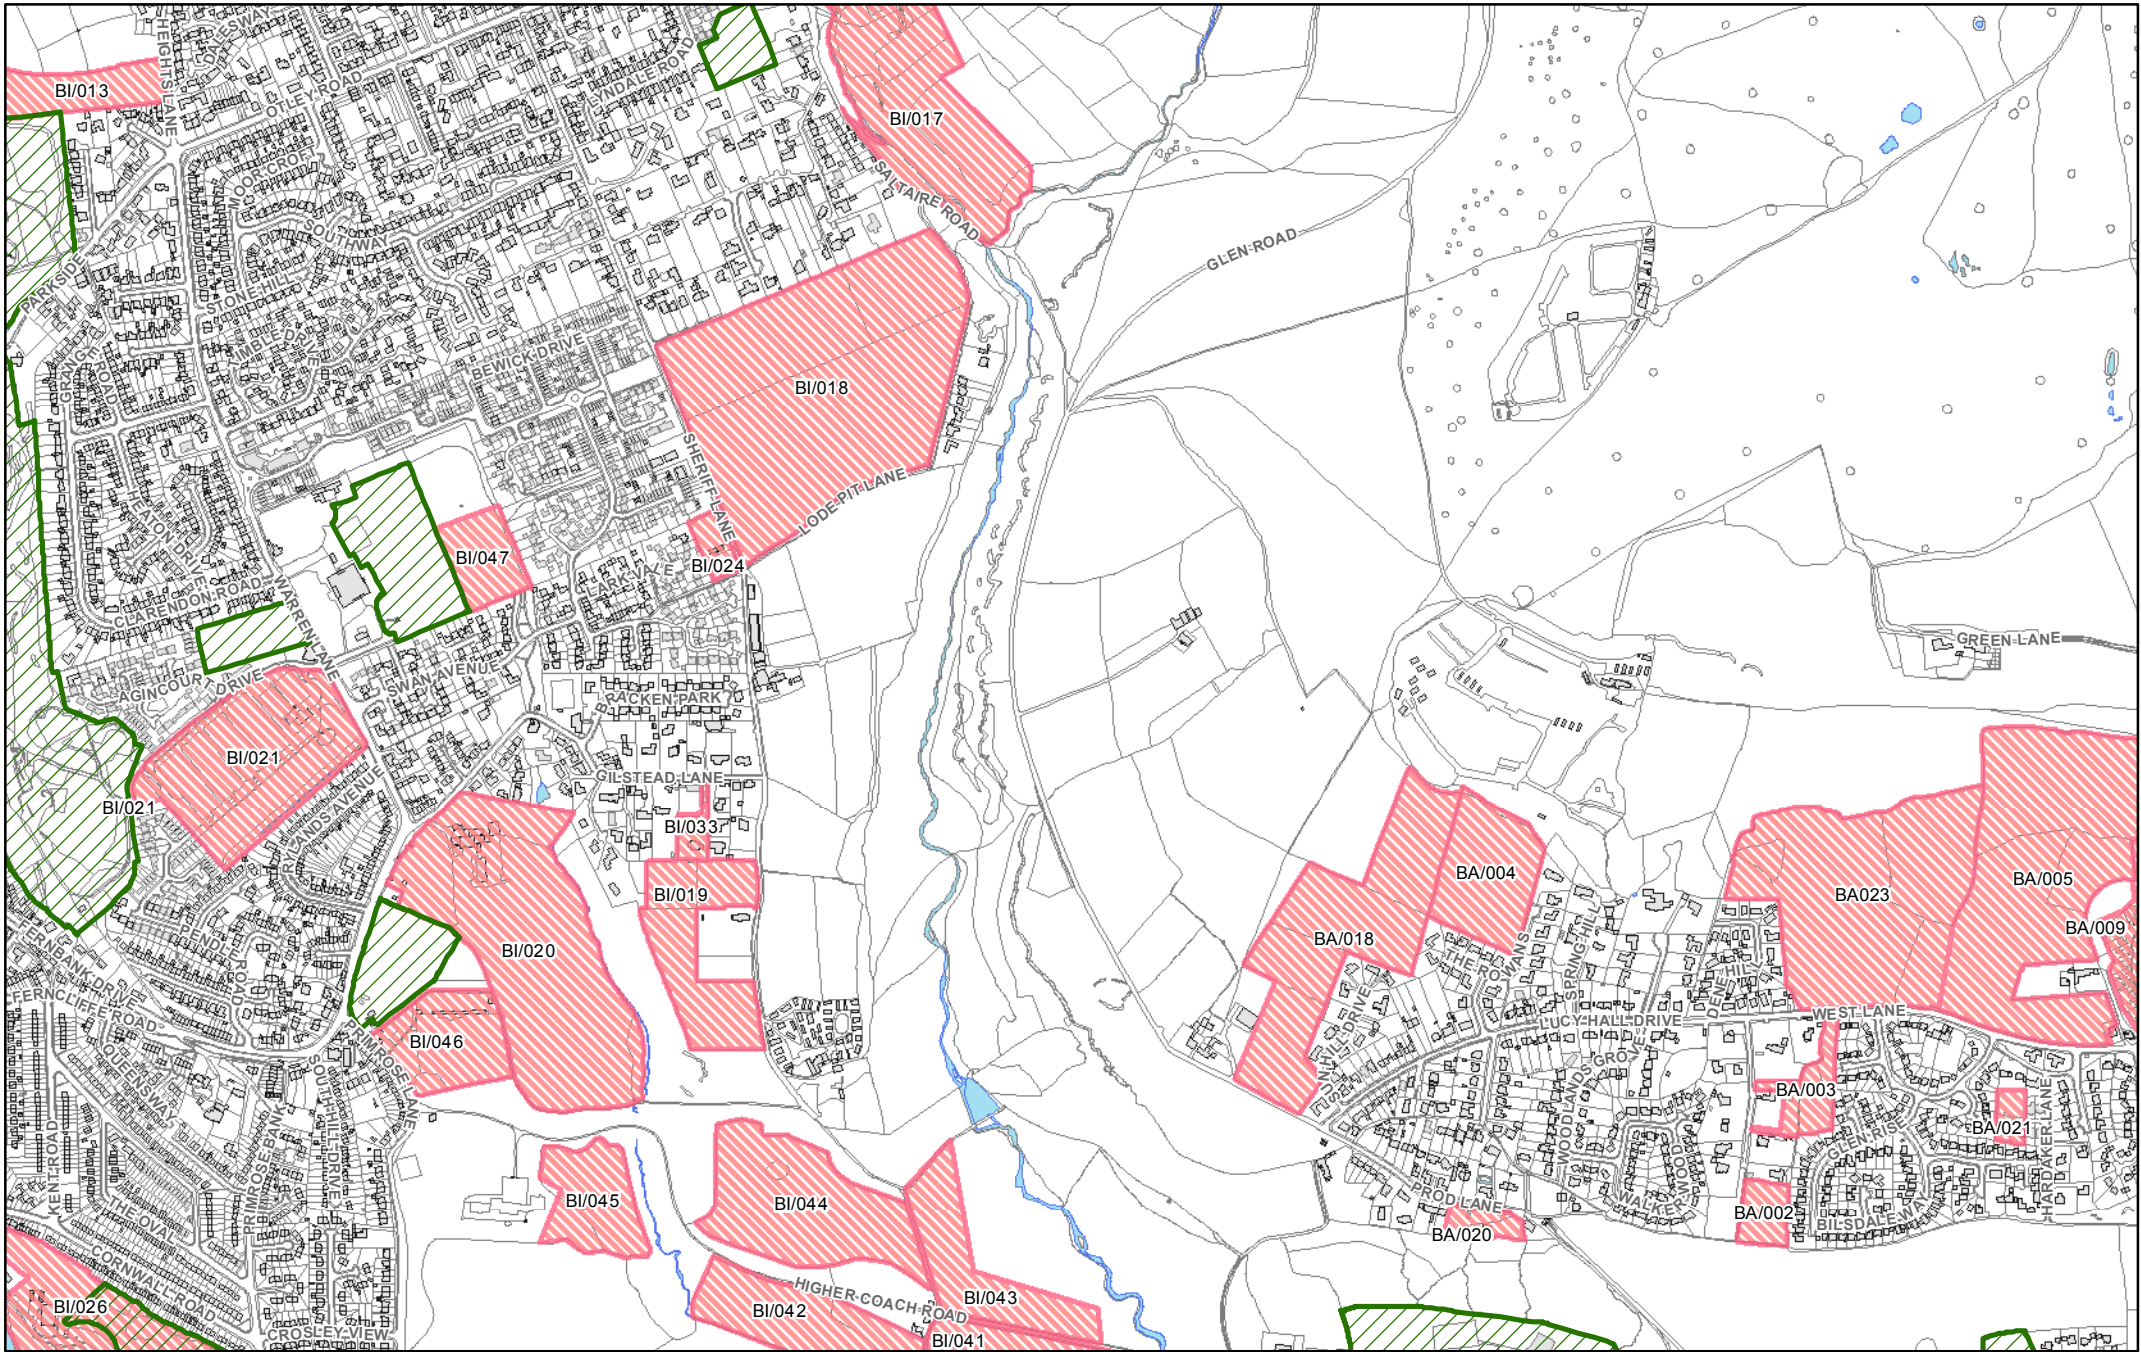

© Crown copyright and database rights 2016 Ordnance Survey 0100019304

Sheet 56

- GreenSpaces
- Possible Development Sites