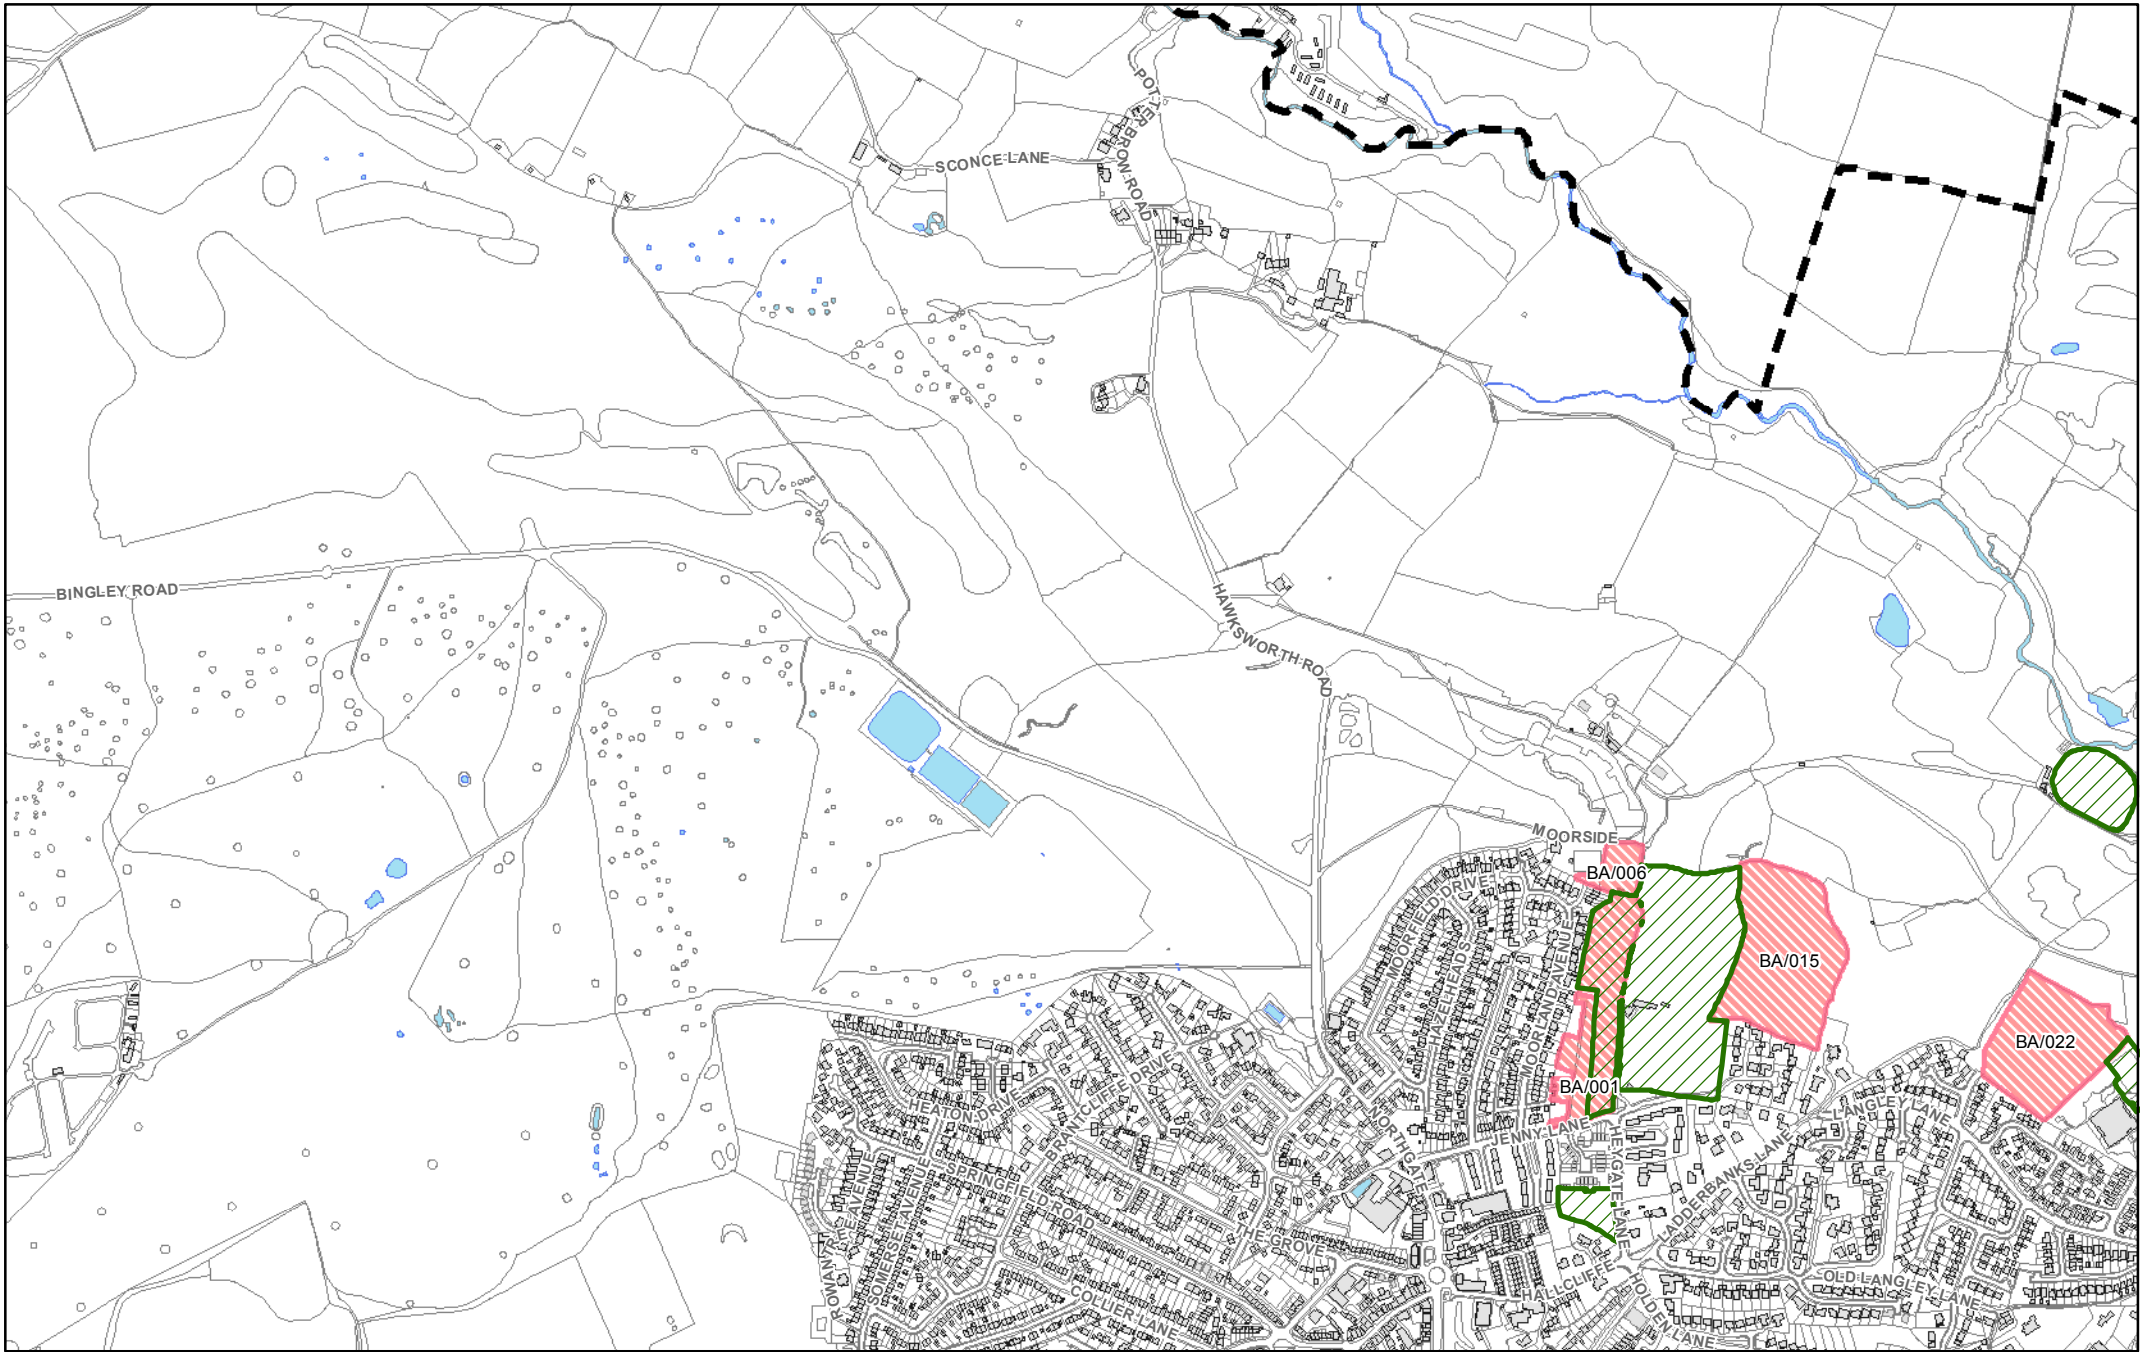

© Crown copyright and database rights 2016 Ordnance Survey 0100019304

Sheet 49

- GreenSpaces
- Possible Development Sites