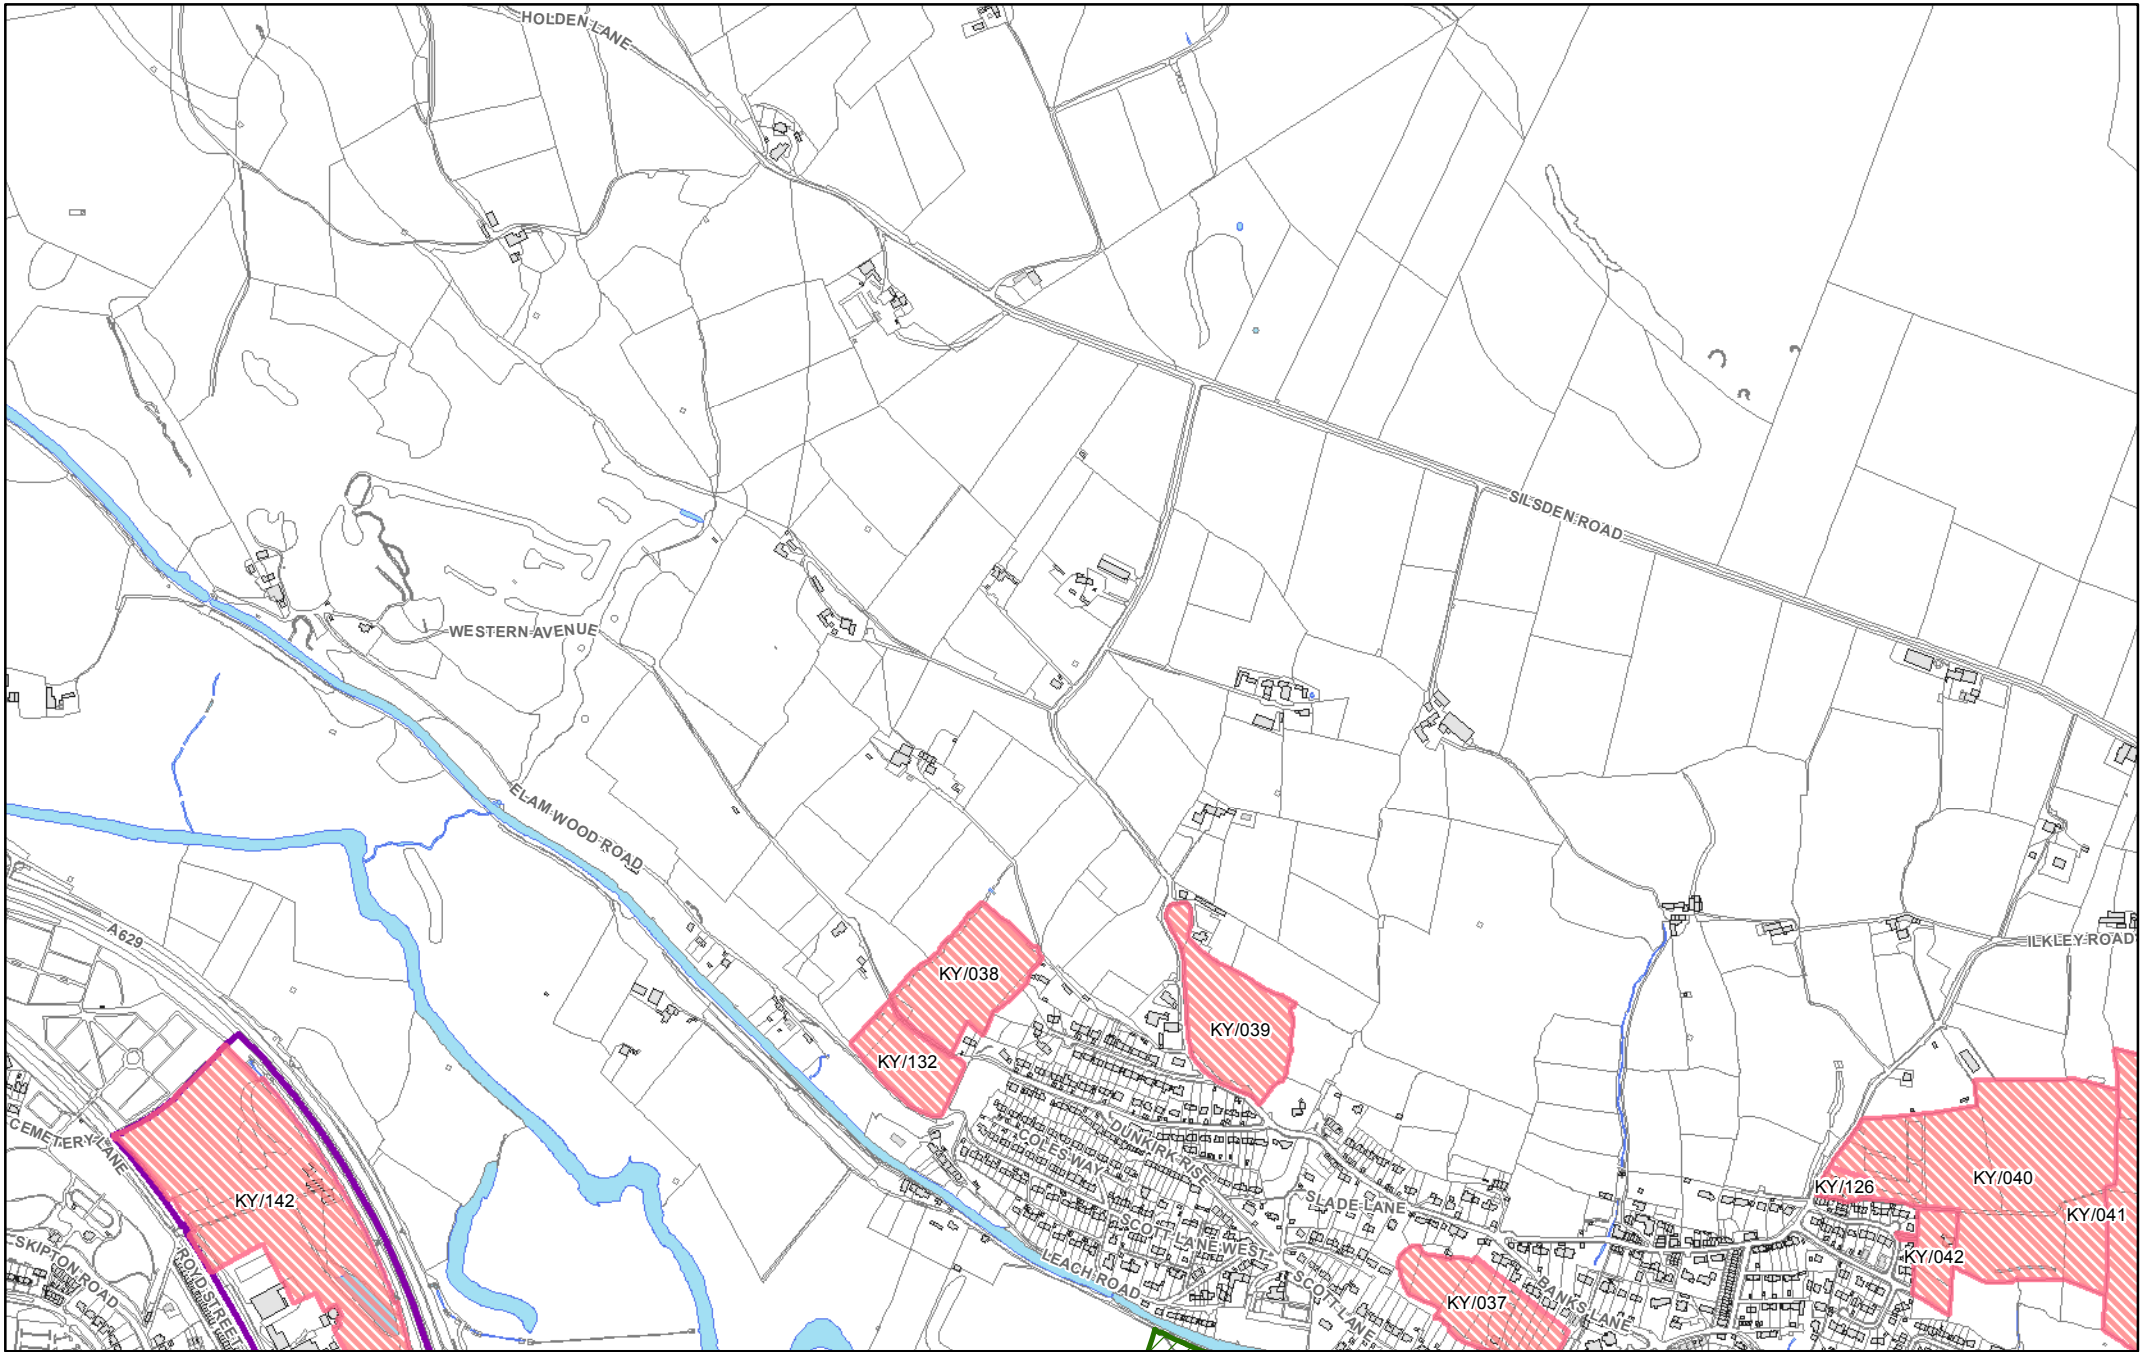

© Crown copyright and database rights 2016 Ordnance Survey 0100019304

Sheet 29

- GreenSpaces
- Possible Development Sites