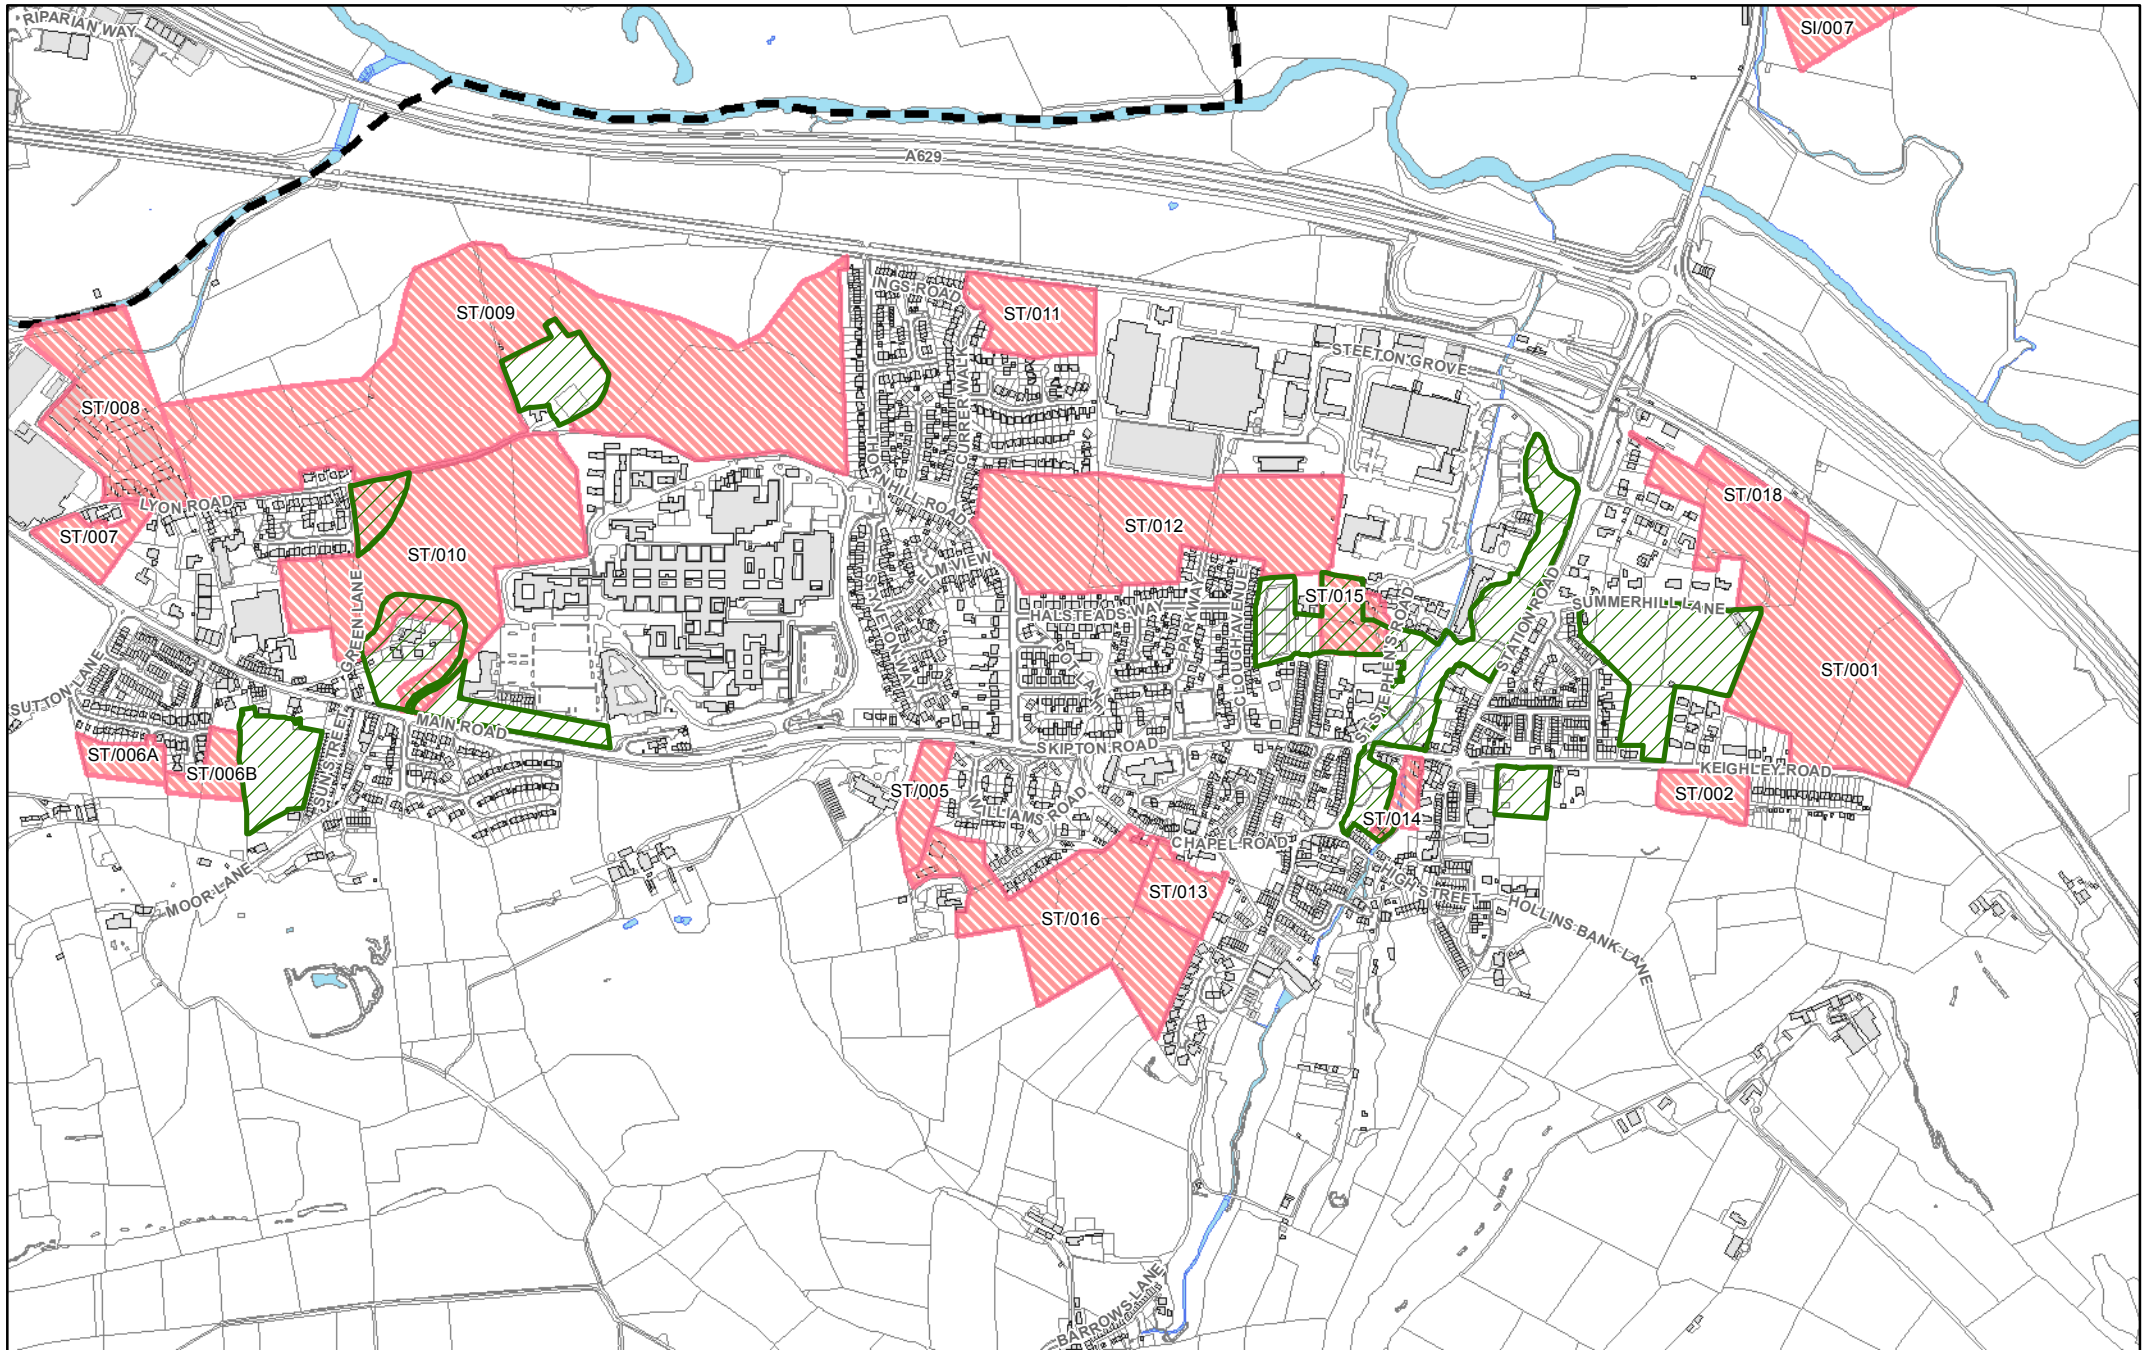

© Crown copyright and database rights 2016 Ordnance Survey 0100019304

Sheet 24

- GreenSpaces
- Possible Development Sites