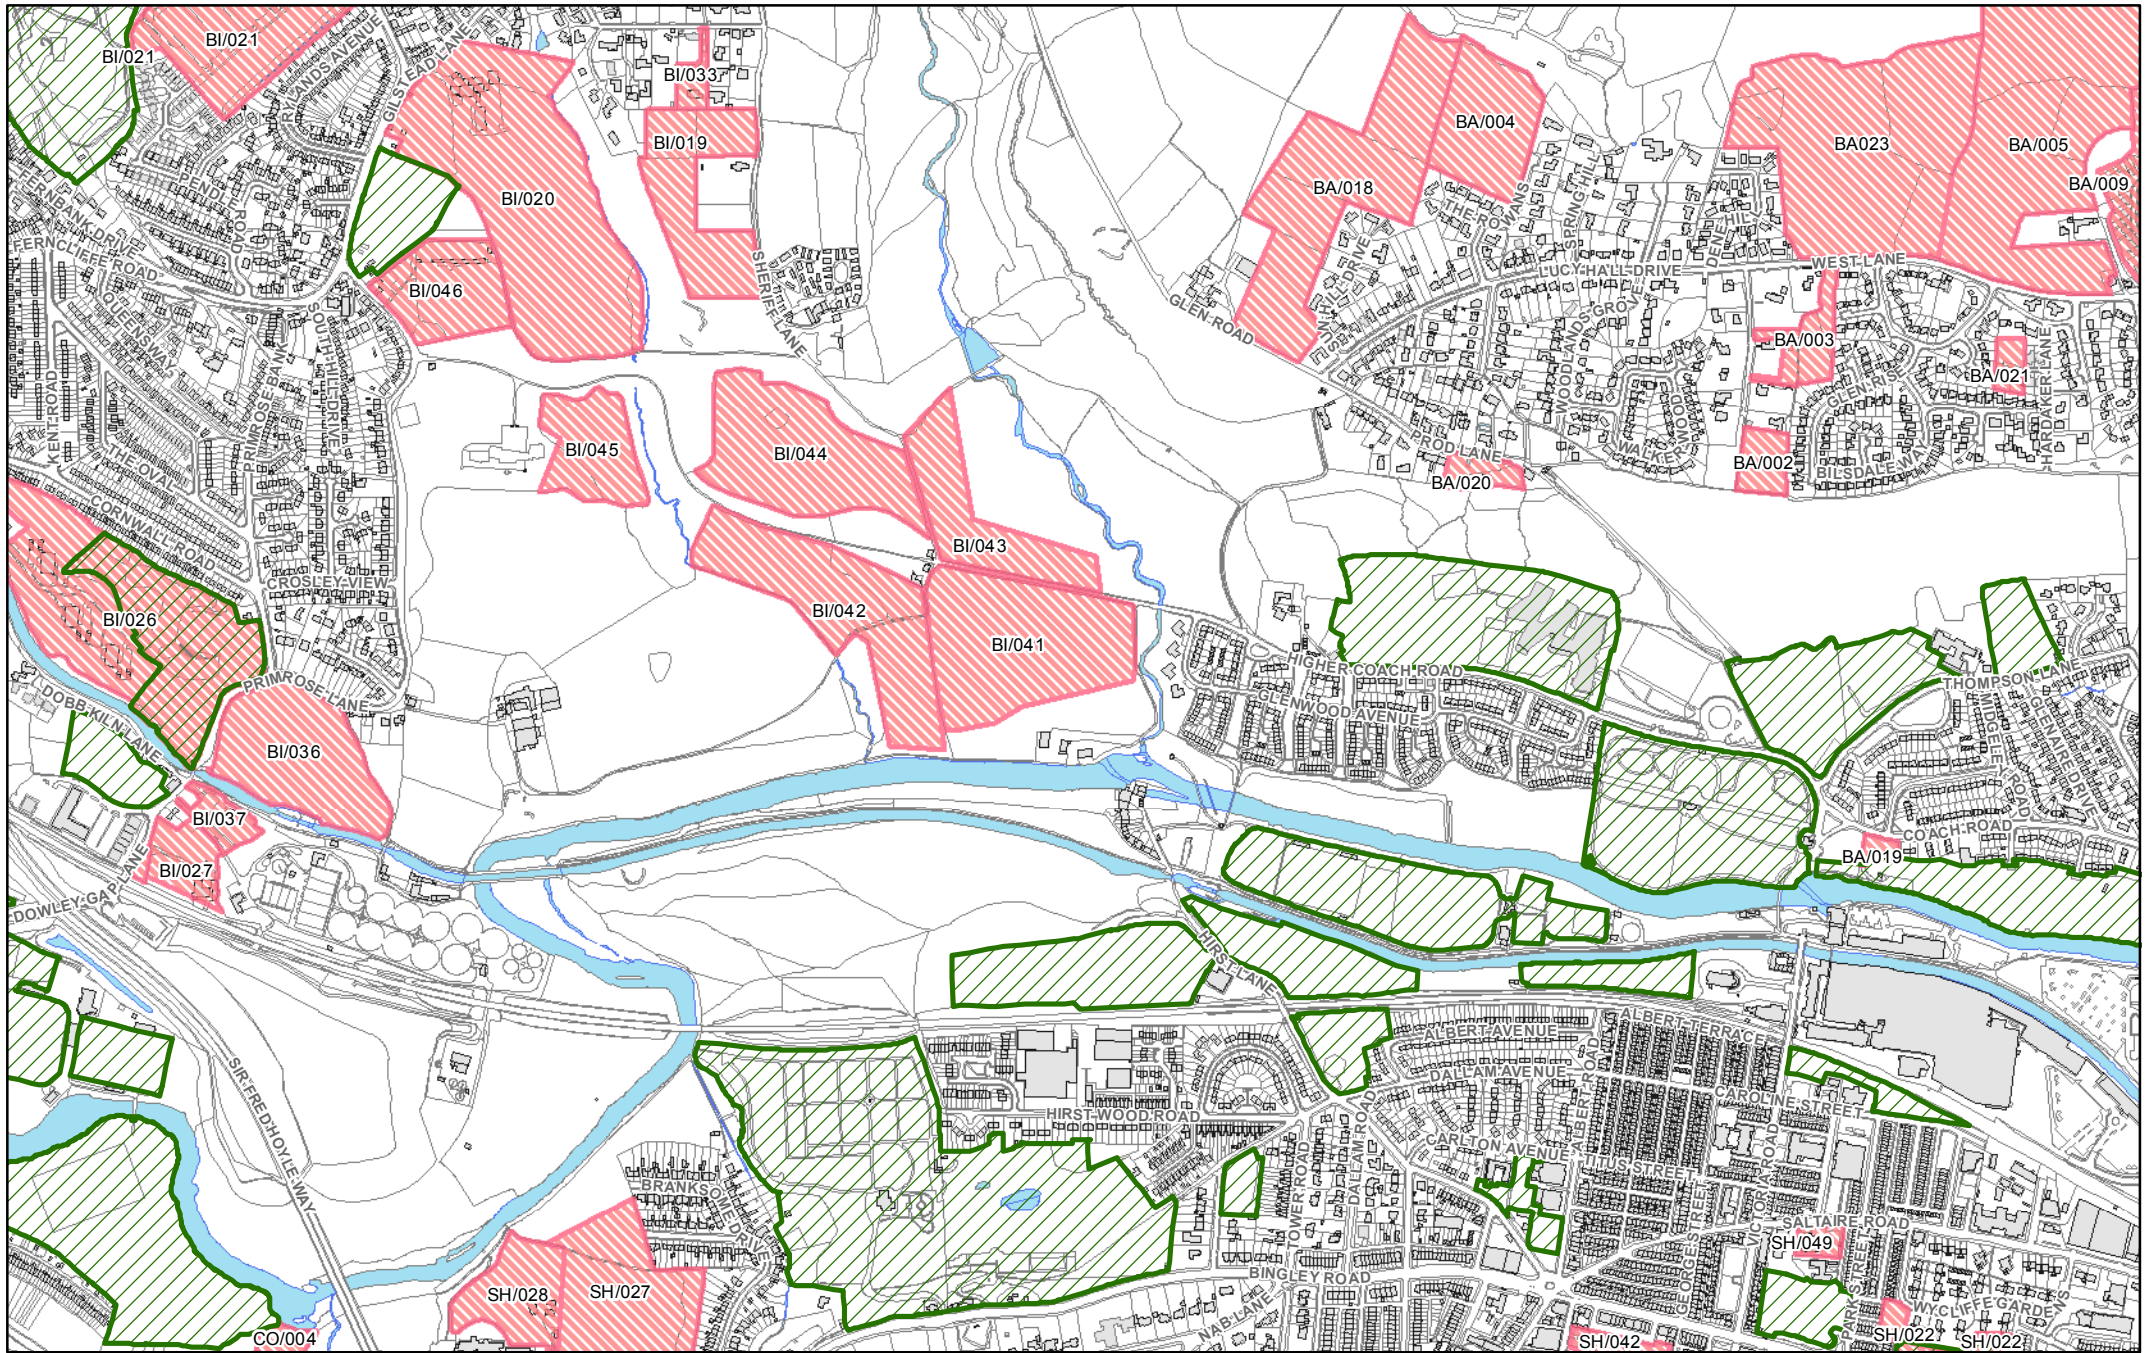

© Crown copyright and database rights 2016 Ordnance Survey 0100019304

Sheet 66

- GreenSpaces
- Possible Development Sites